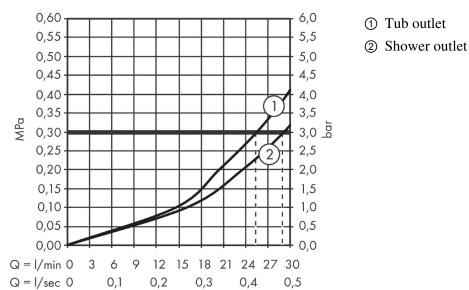

Ecostat Square
Thermostat for concealed installation for 2 functions
Finish: **Chrome** Article Number: **15714007**

Description

product features

- 2 functions
- thermostat cartridge, shut-off/ diverter valve
- maximum flow rate at 3 bar: 29 l/min
- min. operating pressure: 1 bar
- max. operating pressure: 10 bar
- Safety stop at 40 °C
- temperature limitation adjustable
- connection type: basic set

Certificates / Sustainability

Product image

Scale drawing

Flowchart