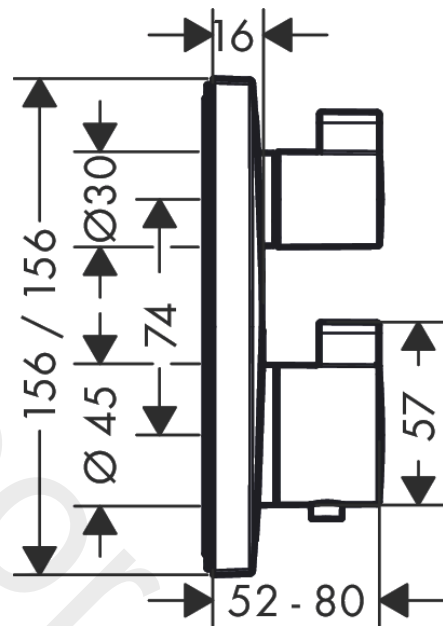

**Ecostat Square**  
**Thermostat for concealed installation for 2 functions**  
 Finish: **Chrome** Article Number: **15714007**

### Description

**product features**

- 2 functions
- thermostat cartridge, shut-off/ diverter valve
- maximum flow rate at 3 bar: 29 l/min
- min. operating pressure: 1 bar
- max. operating pressure: 10 bar
- Safety stop at 40 °C
- temperature limitation adjustable
- connection type: basic set

### Scale drawing

### Flowchart

**Ecostat Square**  
**Thermostat for concealed installation for 2 functions**  
 Finish: **Chrome** Article Number: **15714007**

**Exploded Drawing**

Year of production: >07/18

**Ecostat Square**  
**Thermostat for concealed installation for 2 functions**  
 Finish: **Chrome** Article Number: **15714007**