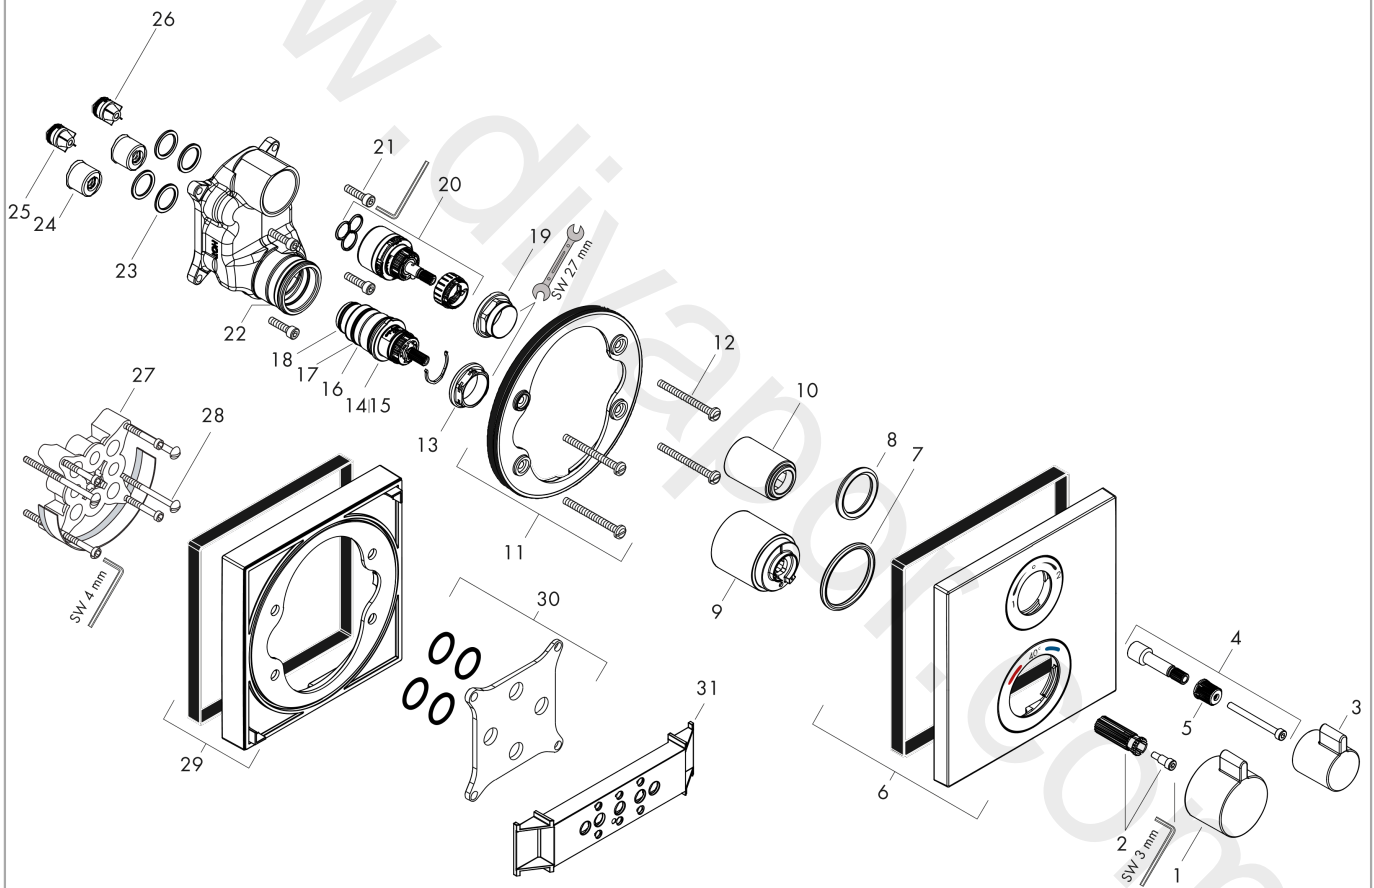

### Scale drawing

### Flowchart

**Ecostat Square**  
**Thermostat for concealed installation for 2 functions**  
 Finish: **Chrome** Article Number: **15714007**

**Exploded Drawing**

Year of production: >07/18

**Ecostat Square**  
**Thermostat for concealed installation for 2 functions**  
 Finish: **Chrome** Article Number: **15714007**

## Spare part list

Year of production: >07/18

Pos.	Description	Article Number	Price	PU
1	handle for thermostat	92215000	£ 64,00	1
2	handle fixing set	95843000	£ 9,00	1
3	handle	92281000	£ 51,00	1
4	adapter for handle	95252000	£ 64,00	1
5	handle fixing set	98932000	£ 16,10	1
6	escutcheon 155 / 155 mm	93241000	£ 137,00	1
7	O-ring 44x4	98471000	£ 9,00	1
8	O-ring 30x5	98153000	£ 3,30	1
9	sleeve	92216000	£ 35,00	1
10	sleeve	95253000	£ 35,00	1
11	holder for escutcheon	98793000	£ 43,00	1
12	set of fixing screws	96454000	£ 9,00	1
13	nut	98913000	£ 20,50	1
14	thermostat cartridge	98282000	£ 110,00	1
15	cartridge for exchanged connections	92373000	£ 275,00	1
16	O-ring 25x2,5	92146000	£ 9,00	1
17	O-ring 25x1,5	98146000	£ 3,30	1
18	O-ring 20x1,5	98197000	£ 3,30	1
19	nut	95255000	£ 20,50	1
20	shut off unit with selector	98283000	£ 79,00	1
21	set of screws	96525000	£ 9,00	1
22	O-ring 36x2	98156000	£ 3,30	1
23	O-ring 16x2	98133000	£ 3,30	1
24	noise reduction	94073000	£ 25,00	1
25	non return valve (pressure-resistant up to 2 MPa)	92594000	£ 16,10	1
26	set of non return valves DW 15	97350000	£ 20,50	1
27	extension 25 mm	13595000	£ 75,00	1
28	set of fixing screws	97747000	£ 3,30	1
29	extension 22 mm	13593000	£ 79,00	1
30	compensation set 1°	95521000	£ 173,00	1
31	fit-up aid	92540000	£ 14,10	1
a	-	01800187	-	1