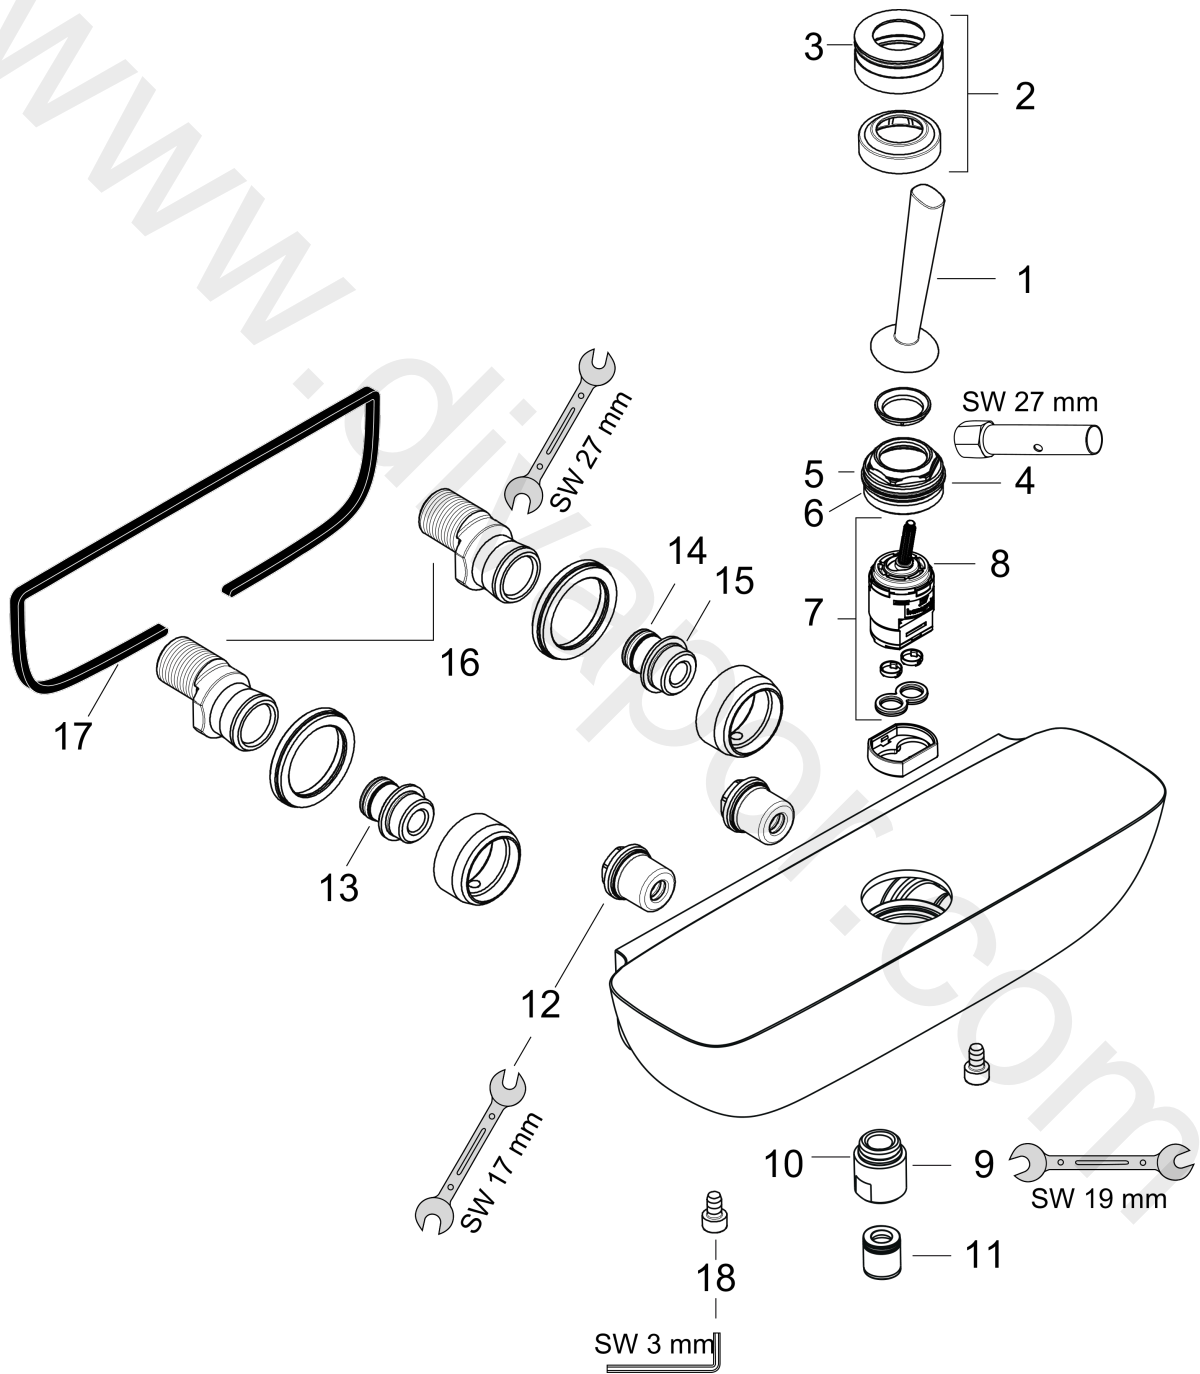

PuraVida
Single lever shower mixer for exposed installation
 Surfaces: Article Number: **15672407**

Exploded Drawing

Year of production: **01/18 - 06/22**

PuraVida
Single lever shower mixer for exposed installation
 Surfaces: Article Number: **15672407**

Spare part list

Year of production: 01/18 - 06/22

Pos.	Description	Article Number	Price	PU
1	handle	95287000	-	1
2	escutcheon Ø 37 mm	95288000	-	1
3	O-ring 33x1,5	98164000	-	1
4	nut	97157000	-	1
5	O-ring 30x1,5	98433000	-	1
6	O-Ring 30x2	98186000	-	1
7	cartridge, assy	96339000	-	1
8	O-ring 21,95x1,78	95169000	-	1
9	Hose Connection	96044000	-	1
10	O-ring 14x2	98129000	-	1
11	set of non return valves DW 15	94074000	-	1
12	noise reduction with screw	98721000	-	1
13	connecting thread	97236000	-	1
14	O-ring 17x1,5	98137000	-	1
15	O-Ring 13x3	98184000	-	1
16	set of S-unions	94136000	-	1
17	seal	97530000	-	1
18	hexagon socket screw M6x10	92847000	-	1
a	service tool for disassembling the handle	92124000	-	1