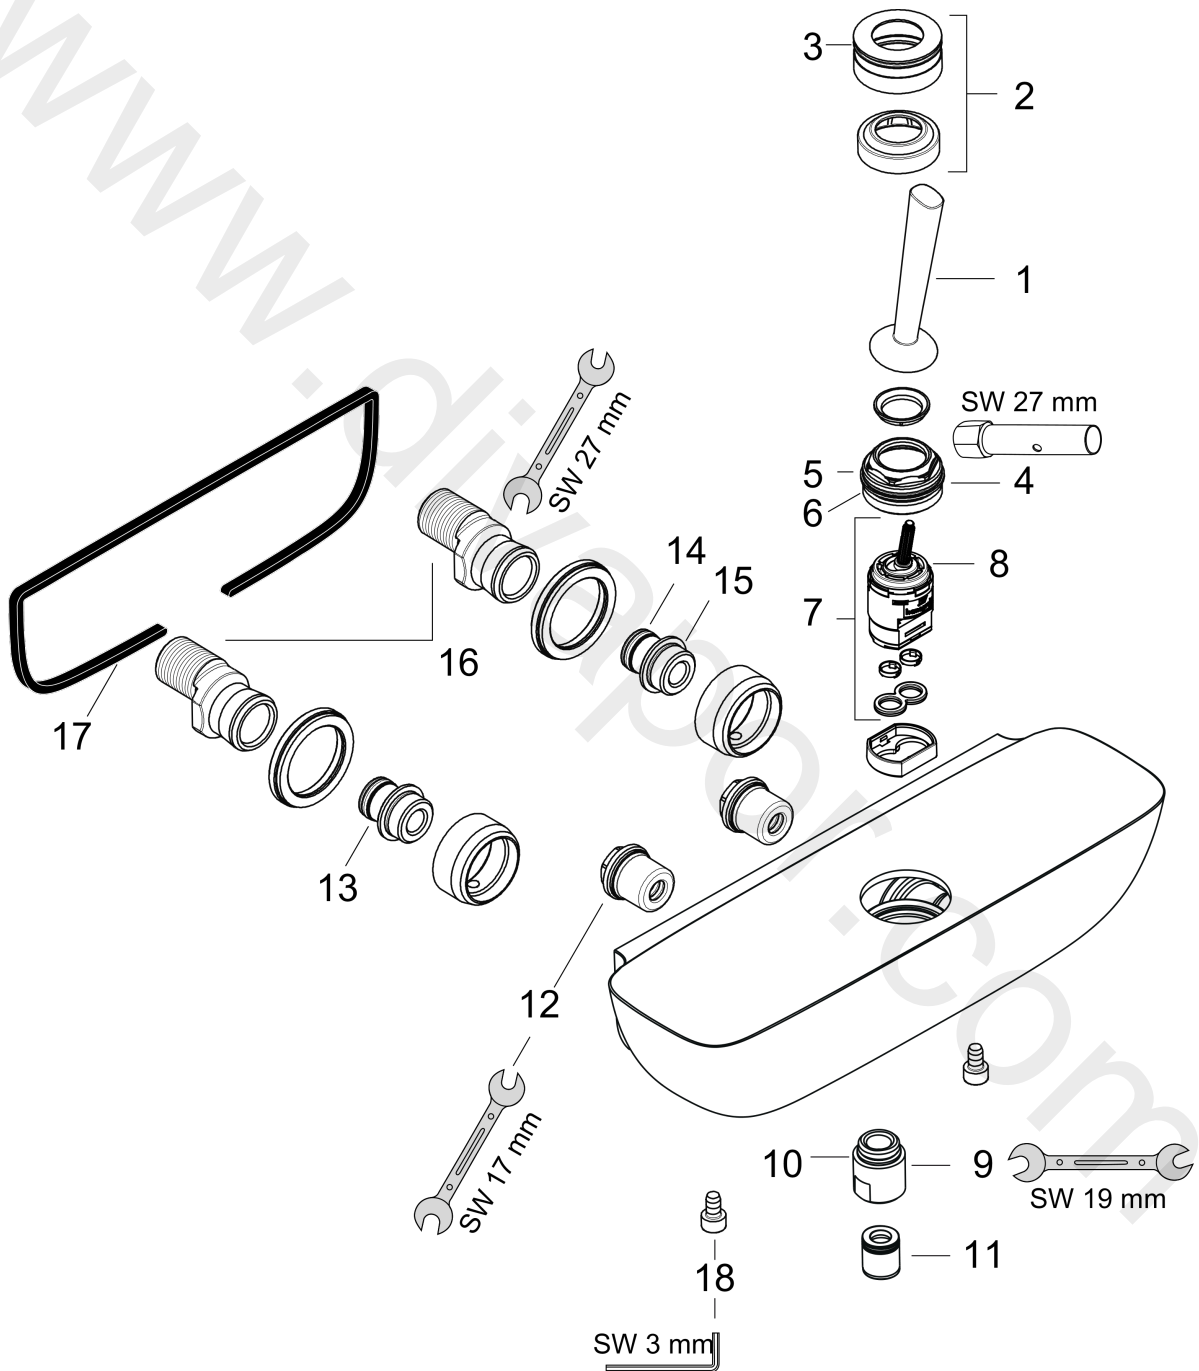

**PuraVida**  
**Single lever shower mixer for exposed installation**  
 Surfaces: Article Number: **15672400**

**Exploded Drawing**

Year of production: **10/14 - 06/22**

**PuraVida**  
**Single lever shower mixer for exposed installation**  
 Surfaces: Article Number: **15672400**

## Spare part list

Year of production: **10/14 - 06/22**

Pos.	Description	Article Number	Price	PU
1	handle	95287000	£ 79,00	1
2	escutcheon Ø 37 mm	95288000	£ 51,00	1
3	O-ring 33x1,5	98164000	£ 3,30	1
4	nut	97157000	£ 20,50	1
5	O-ring 30x1,5	98433000	£ 3,30	1
6	O-Ring 30x2	98186000	£ 3,30	1
7	cartridge, assy	96339000	£ 79,00	1
8	O-ring 21,95x1,78	95169000	£ 3,30	1
9	Hose Connection	96044000	£ 25,00	1
10	O-ring 14x2	98129000	£ 3,30	1
11	set of non return valves DW 15	94074000	£ 16,10	1
12	noise reduction with screw	98721000	£ 35,00	1
13	connecting thread	97236000	£ 13,30	1
14	O-Ring 13x3	98184000	£ 3,30	1
15	O-ring 17x1,5	98137000	£ 3,30	1
16	set of S-unions	94136000	£ 64,00	1
17	seal	97530000	£ 6,10	1
18	hexagon socket screw M6x10	92847000	£ 3,30	1
a	service tool for disassembling the handle	92124000	£ 137,00	1