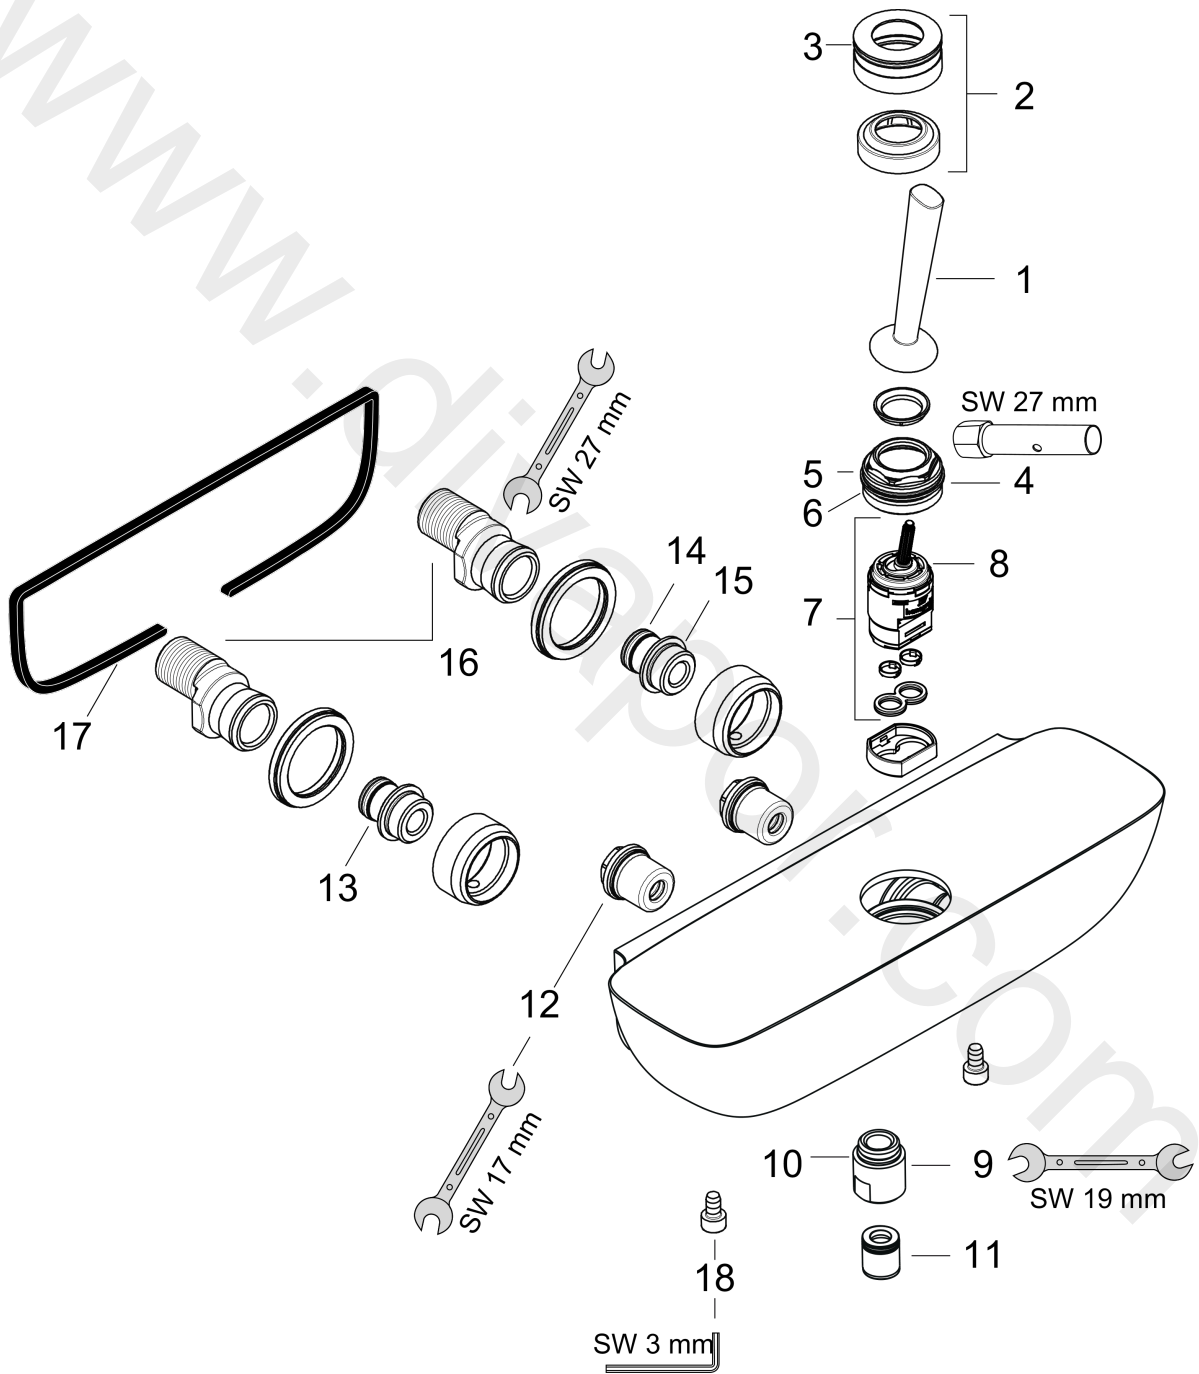

PuraVida
Single lever shower mixer for exposed installation
 Surfaces: Article Number: **15672000**

Exploded Drawing

Year of production: **10/14 - 06/22**

PuraVida
Single lever shower mixer for exposed installation
 Surfaces: Article Number: **15672000**

Spare part list

Year of production: **10/14 - 06/22**

Pos.	Description	Article Number	Price	PU
1	handle	95287000	£ 79,00	1
2	escutcheon Ø 37 mm	95288000	£ 51,00	1
3	O-ring 33x1,5	98164000	£ 3,30	1
4	nut	97157000	£ 20,50	1
5	O-ring 30x1,5	98433000	£ 3,30	1
6	O-Ring 30x2	98186000	£ 3,30	1
7	cartridge, assy	96339000	£ 79,00	1
8	O-ring 21,95x1,78	95169000	£ 3,30	1
9	Hose Connection	96044000	£ 25,00	1
10	O-ring 14x2	98129000	£ 3,30	1
11	set of non return valves DW 15	94074000	£ 16,10	1
12	noise reduction with screw	98721000	£ 35,00	1
13	connecting thread	97236000	£ 13,30	1
14	O-Ring 13x3	98184000	£ 3,30	1
15	O-ring 17x1,5	98137000	£ 3,30	1
16	set of S-unions	94136000	£ 64,00	1
17	seal	97530000	£ 6,10	1
18	hexagon socket screw M6x10	92847000	£ 3,30	1
a	service tool for disassembling the handle	92124000	£ 137,00	1