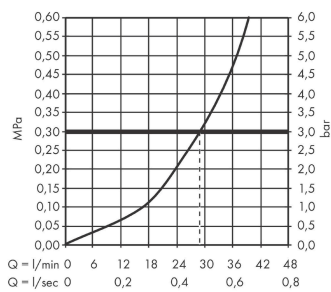

PuraVida
Single lever shower mixer for concealed installation
Finish: **White/Chrome** Article Number: **15665407**

Description

product features

- 1 function
- maximum flow rate at 3 bar: 30 l/min
- ceramic cartridge
- temperature limitation adjustable
- min. operating pressure: 1 bar
- max. operating pressure: 10 bar
- connection type: basic set

Product image

Flowchart