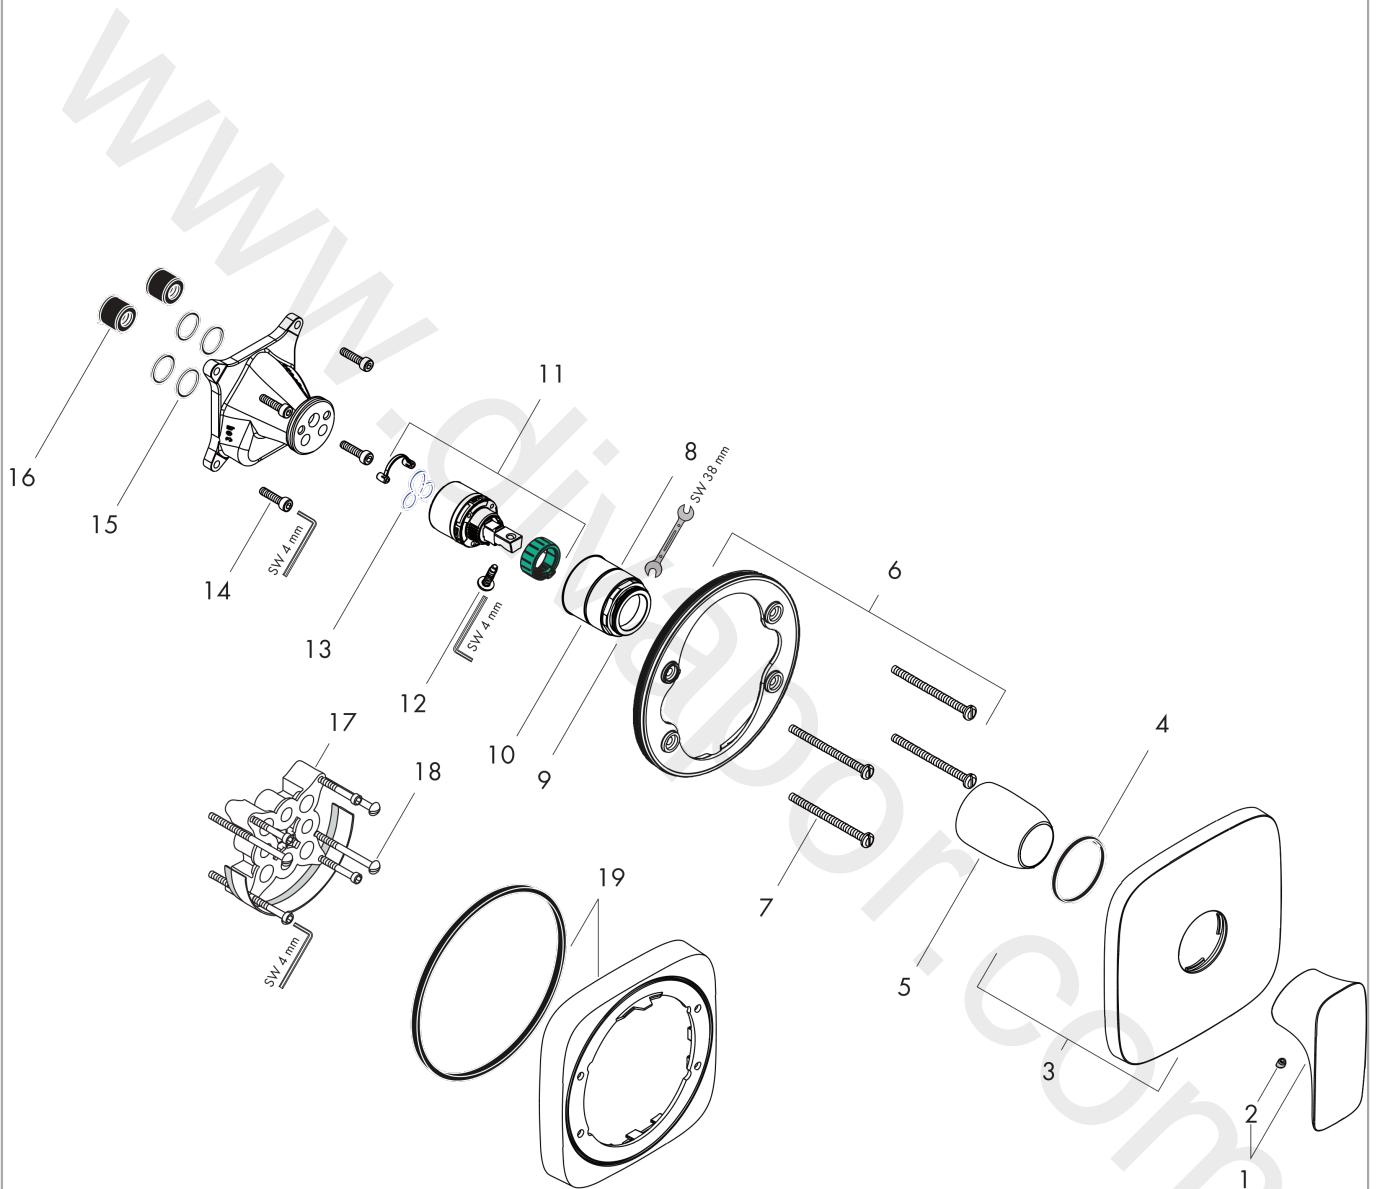

PuraVida
Single lever shower mixer for concealed installation
 Finish: **White/Chrome** Article Number: **15665407**

Description

product features

- 1 function
- maximum flow rate at 3 bar: 30 l/min
- ceramic cartridge
- temperature limitation adjustable
- min. operating pressure: 1 bar
- max. operating pressure: 10 bar
- connection type: basic set

Product image

Flowchart

PuraVida
Single lever shower mixer for concealed installation
 Finish: **White/Chrome** Article Number: **15665407**

Exploded Drawing

Year of production: >01/18

PuraVida
Single lever shower mixer for concealed installation
 Finish: **White/Chrome** Article Number: **15665407**

Spare part list

Year of production: >01/18

Pos.	Description	Article Number	Price	PU
1	handle	95273400	£ 224,00	1
2	screw cover	96338000	£ 3,30	1
3	escutcheon 155 / 155 mm	95276000	£ 64,00	1
4	O-ring 43x3	98418000	£ 3,30	1
5	sleeve	98790000	£ 35,00	1
6	holder for escutcheon	98793000	£ 43,00	1
7	set of fixing screws	96454000	£ 9,00	1
8	nut	98796000	£ 43,00	1
9	O-ring 30x1,5	98433000	£ 3,30	1
10	O-ring 39x1,5	98400000	£ 3,30	1
11	cartridge, assy	92730000	£ 35,00	1
12	locking screw for handle	95140000	£ 6,10	1
13	seal	95008000	£ 9,00	1
14	set of screws	96525000	£ 9,00	1
15	O-ring 16x2	98133000	£ 3,30	1
16	noise reduction	94073000	£ 25,00	1
17	extension 25 mm	13595000	£ 75,00	1
18	set of fixing screws	97747000	£ 3,30	1
19	extension 22 mm	15597000	£ 74,00	1
a	concealed item	01800180	£ 163,00	1