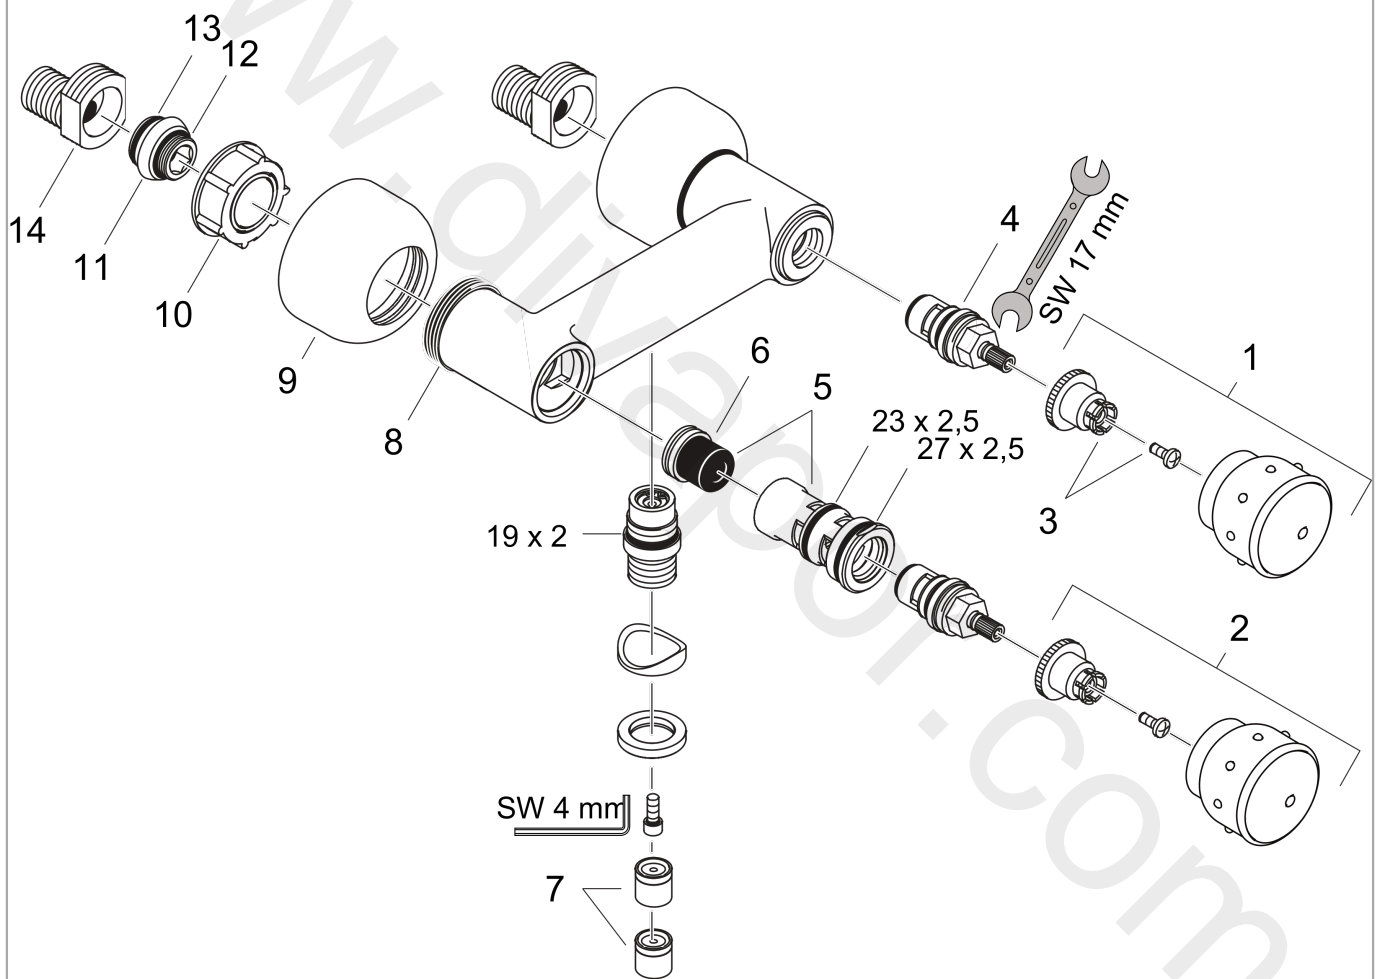

Mondial
Two Handle Shower Mixer G 1/2
 Surfaces: Article Number: **15630490**

Exploded Drawing

Year of production: 01/89 - 12/02

Mondial

Two Handle Shower Mixer G ½

Surfaces: Article Number: **15630490**

Spare part list

Year of production: **01/89 - 12/02**

Pos.	Description	Article Number	Price	PU
1	handle for cold water	15291490	£ 173,00	1
2	handle for hot water	15292490	£ 173,00	1
3	handle fixing set	94184000	£ 6,10	1
4	shut off unit	94149000	£ 35,00	1
5	adapter for shut off unit	97254000	£ 64,00	1
6	noise reduction with screw	98721000	£ 35,00	1
7	set of non return valves DW 15	94074000	£ 16,10	1
8	plastic thread	97751000	£ 6,10	1
9	escutcheon Ø 68 mm	96428450	£ 20,50	1
10	sleeve nut	97528000	£ 9,00	1
11	connecting thread	97233000	£ 20,50	1
12	O-ring 17x1,5	98137000	£ 3,30	1
13	O-ring 20x2,5	92602000	£ 6,10	1
14	ball S - unions	13989000	£ 43,00	1
a	ball s-unions 120 - 180 mm	13988000	£ 137,00	1