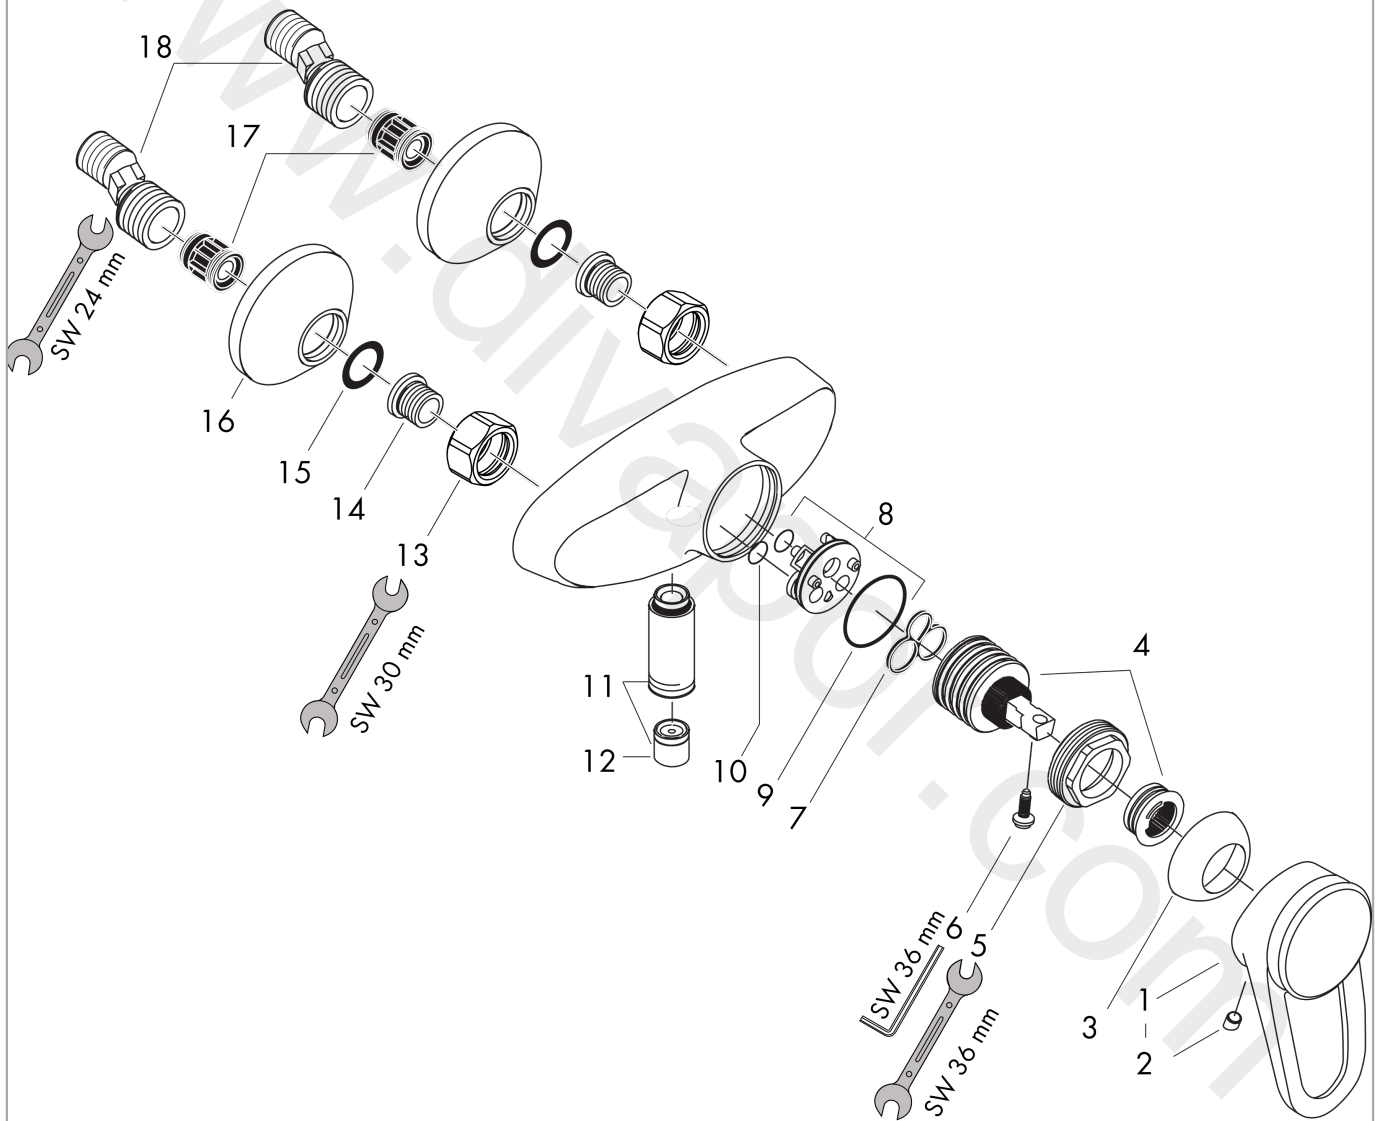

Mondial
Single Lever Shower Mixer DN15
 Surfaces: Article Number: **15610000**

Exploded Drawing

Year of production: **04/01 - 12/05**

Mondial
Single Lever Shower Mixer DN15
 Surfaces: Article Number: **15610000**

Spare part list

Year of production: **04/01 - 12/05**

Pos.	Description	Article Number	Price	PU
1	handle	15092000	£ 110,00	1
2	screw cover	96338000	£ 3,30	1
3	flange	94192000	£ 20,50	1
4	cartridge, assy	92730000	£ 35,00	1
5	nut	94194000	£ 25,00	1
6	locking screw for handle	96059000	£ 9,00	1
7	seal	95008000	£ 9,00	1
8	adapter for cartridge	97773000	£ 9,00	1
9	O-Ring 32x2	98193000	£ 3,30	1
10	O-ring 9x1,8	98118000	£ 3,30	1
11	Hose Connection	96044000	£ 25,00	1
12	set of non return valves DW 15	94074000	£ 16,10	1
13	set of nuts	96157000	£ 35,00	1
14	connecting thread	97220000	£ 16,10	1
15	filter packing	96922000	£ 9,00	1
16	escutcheon Ø 70 mm	94135000	£ 13,30	1
17	noise reduction	96429000	£ 6,10	1
18	set of S-unions (±12 mm)	94140000	£ 51,00	1
a	set of S-unions (±32 mm)	98592000	£ 43,00	1