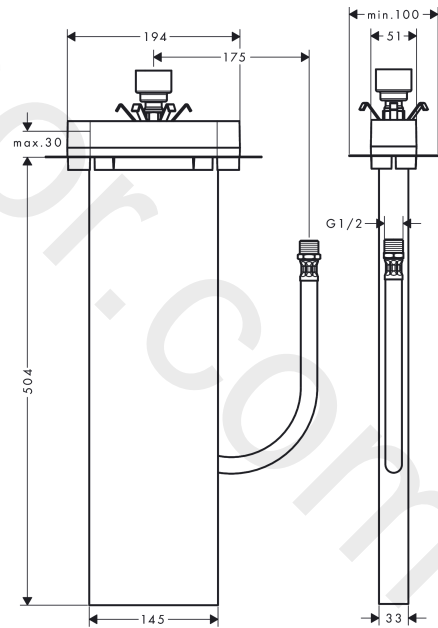

sBox

Rim and tile mounted bath basic set

Finish: n.a. Article Number: **15490180**

product features

- suitable for rim or tile mounted installation
- 1 function
- connection thread R ½
- connection dimension: DN15
- connection hose length: 600 mm
- bath rim width at least 100 mm
- drilling diameter on bath tub: two drilled holes Ø 50/51 mm and connection by sawing out required (consider template)
- clamping range: 0 - 30 mm
- WRAS 1907041

Article Details

Price excl. VAT

68,33 £

Product image

Scale drawing

sBox
Rim and tile mounted bath basic set
Finish: n.a. Article Number: **15490180**

Installation examples

sBox
Rim and tile mounted bath basic set
Finish: n.a. Article Number: **15490180**

Exploded Drawing

Year of production: >04/19

sBox

Rim and tile mounted bath basic set

Finish: n.a. Article Number: **15490180**

Spare part list

Year of production: >04/19

Pos.		Article Number	Price	PU
1	pressure hose	96565000	£ 43,00	1
2	O-ring 11x2	98127000	£ 3,30	1
a	installation plate	28014000	£ 98,00	1
b	installation frame	28011000	£ 241,00	1