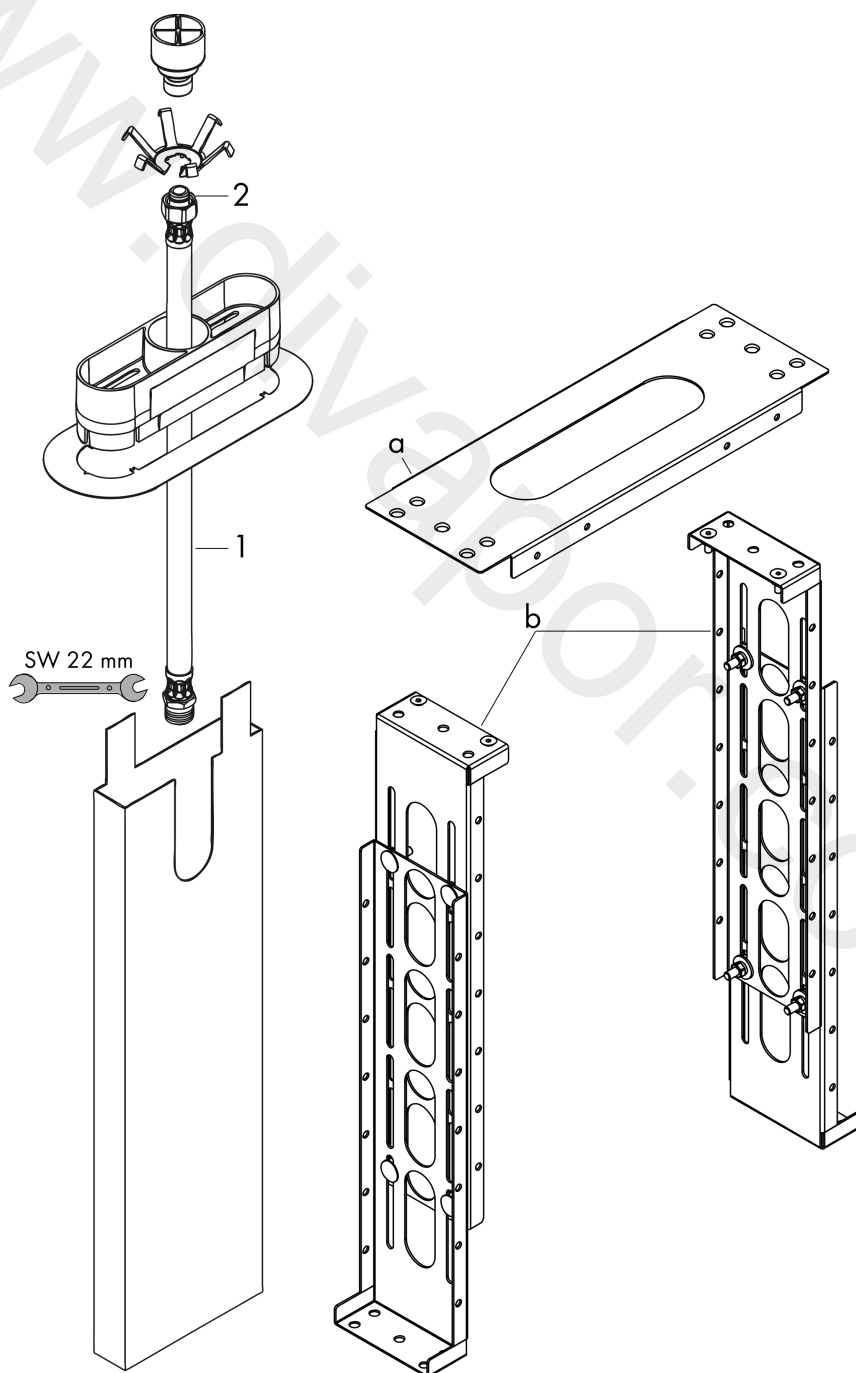

sBox

Rim and tile mounted bath basic set

Finish: n.a. Article Number: **15490180**

product features

- suitable for rim or tile mounted installation
- 1 function
- connection thread R ½
- connection dimension: DN15
- connection hose length: 600 mm
- bath rim width at least 100 mm
- drilling diameter on bath tub: two drilled holes Ø 50/51 mm and connection by sawing out required (consider template)
- clamping range: 0 - 30 mm
- WRAS 1907041

Article Details

Price excl. VAT

68,33 £

Product image

Scale drawing

sBox
Rim and tile mounted bath basic set
Finish: n.a. Article Number: **15490180**

Installation examples

sBox
Rim and tile mounted bath basic set
Finish: n.a. Article Number: **15490180**

Exploded Drawing

Year of production: >04/19

sBox

Rim and tile mounted bath basic set

Finish: n.a. Article Number: **15490180**

Spare part list

Year of production: >04/19

Pos.		Article Number	Price	PU
1	pressure hose	96565000	£ 43,00	1
2	O-ring 11x2	98127000	£ 3,30	1
a	installation plate	28014000	£ 98,00	1
b	installation frame	28011000	£ 241,00	1