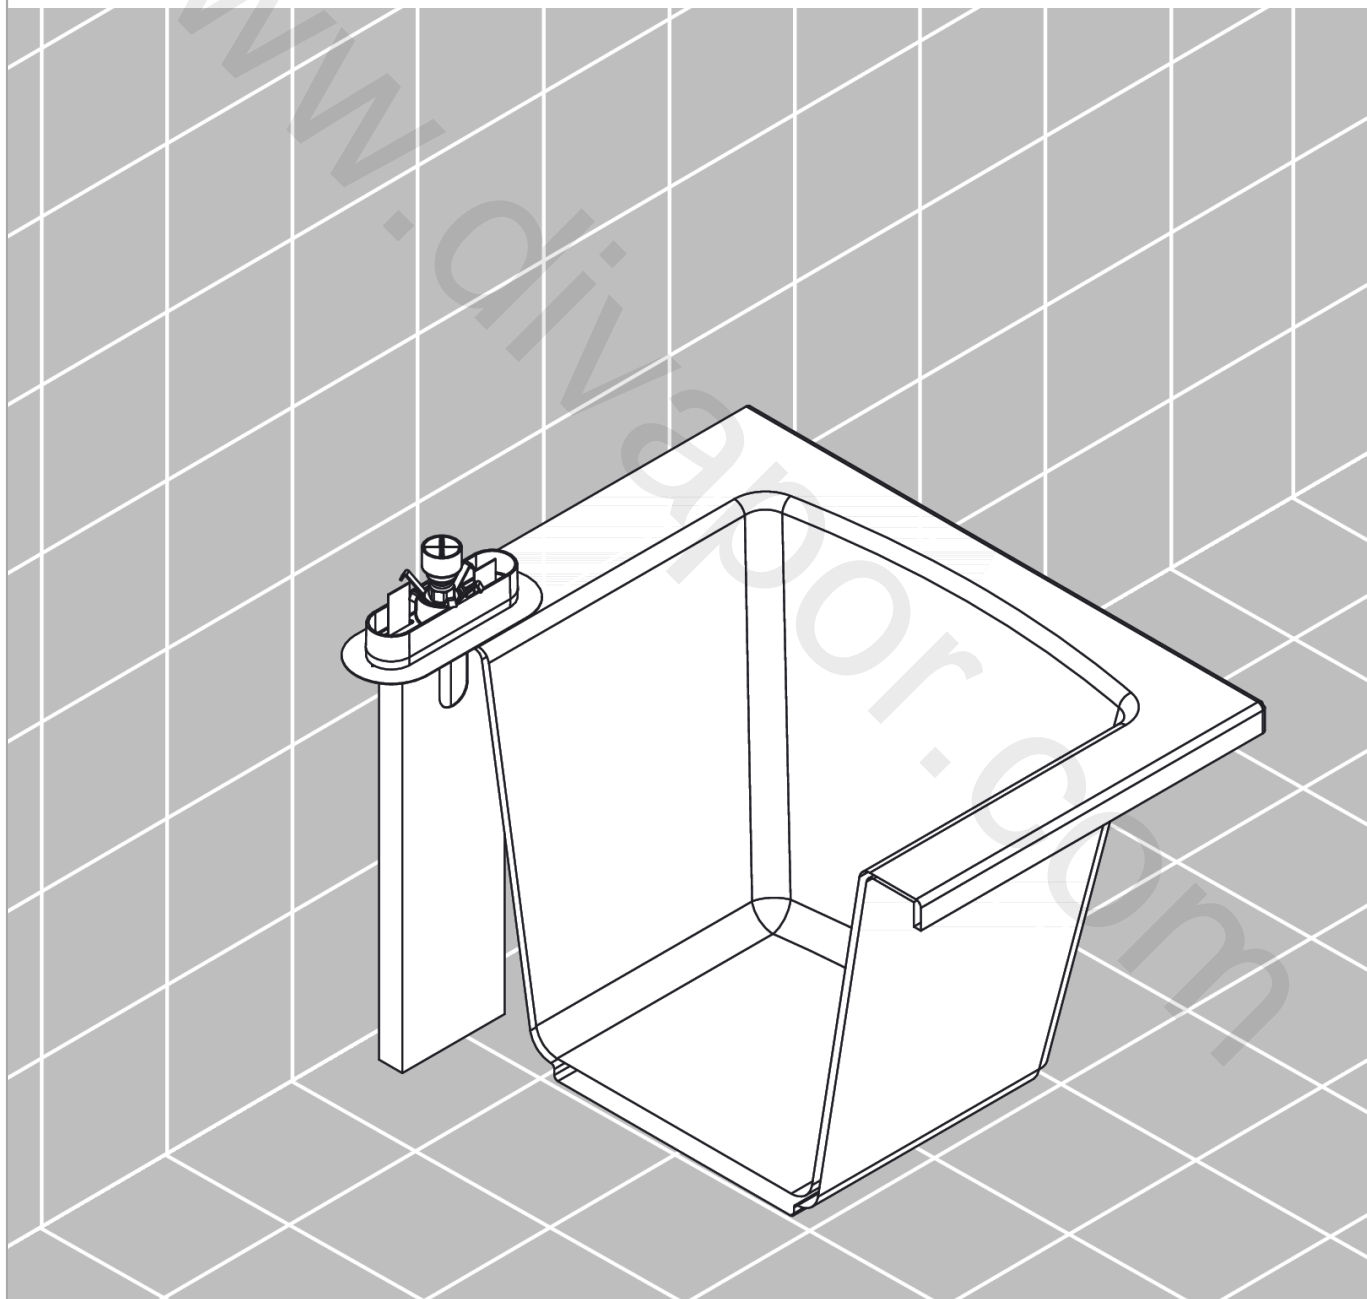

sBox

Rim and tile mounted bath basic set

Finish: n.a. Article Number: **15490180**

product features

- suitable for rim or tile mounted installation
- 1 function
- connection thread R ½
- connection dimension: DN15
- connection hose length: 600 mm
- bath rim width at least 100 mm
- drilling diameter on bath tub: two drilled holes Ø 50/51 mm and connection by sawing out required (consider template)
- clamping range: 0 - 30 mm
- WRAS 1907041

Article Details

Price excl. VAT

68,33 £

Product image

Scale drawing

sBox
Rim and tile mounted bath basic set
Finish: n.a. Article Number: **15490180**

Installation examples

sBox
Rim and tile mounted bath basic set
Finish: n.a. Article Number: **15490180**

Exploded Drawing

Year of production: >04/19

sBox

Rim and tile mounted bath basic set

Finish: n.a. Article Number: **15490180**

Spare part list

Year of production: >04/19

Pos.		Article Number	Price	PU
1	pressure hose	96565000	£ 43,00	1
2	O-ring 11x2	98127000	£ 3,30	1
a	installation plate	28014000	£ 98,00	1
b	installation frame	28011000	£ 241,00	1