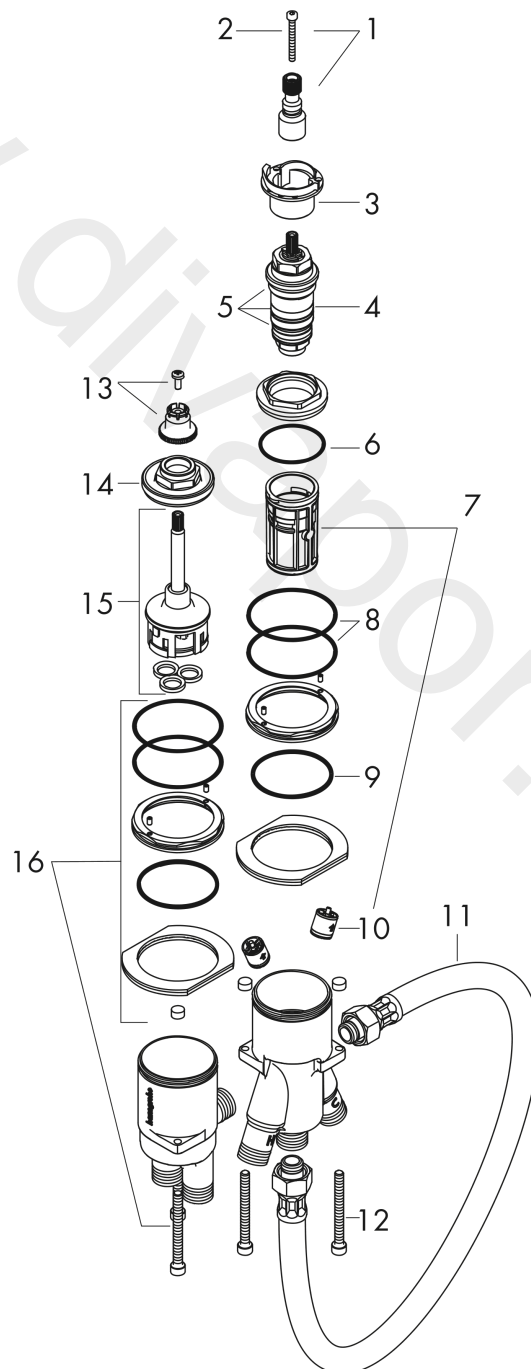

Basic set for 2-hole rim mounted thermostatic bath mixer

Finish: n.a. Article Number: 15486180

product features

- suitable for remote spout
- connection thread: G 1/2
- connection dimension: DN15
- flow rate upper outlet: 31 l/min
- flow rate lower outlet: 31 l/min

Article Details

Price excl. VAT

975,00 £

Certificates / Sustainability

Product image

Scale drawing

Flowchart

Basic set for 2-hole rim mounted thermostatic bath mixer
Finish: n.a. Article Number: 15486180

Exploded Drawing

Year of production: >10/17

Basic set for 2-hole rim mounted thermostatic bath mixer

Finish: n.a. Article Number: 15486180

Spare part list

Year of production: >10/17

Pos.		Article Number	Price	PU
1	adapter for handle	97108000	£ 20,50	1
2	hexagon socket screw M4x35	92160000	£ 3,30	1
3	safety set for temperature control	96626000	£ 35,00	1
4	thermostat cartridge	94282000	£ 137,00	1
5	sealing set	95037000	£ 51,00	1
6	O-ring 41x1,5	98168000	£ 3,30	1
7	service set	95183000	£ 20,50	1
8	O-ring 57x2	98210000	£ 3,30	1
9	O-ring 47x2	98392000	£ 3,30	1
10	set of non return valves DW 15	94074000	£ 16,10	1
11	connection hose 600 mm G½ x G½	25928000	£ 51,00	1
12	hexagon socket screw M6x60	97785000	£ 3,30	1
13	handle fixing set	94184000	£ 6,10	1
14	nut	97550000	£ 16,10	1
15	diverter unit	92371000	£ 64,00	1
16	fixing set	96926000	£ 79,00	1