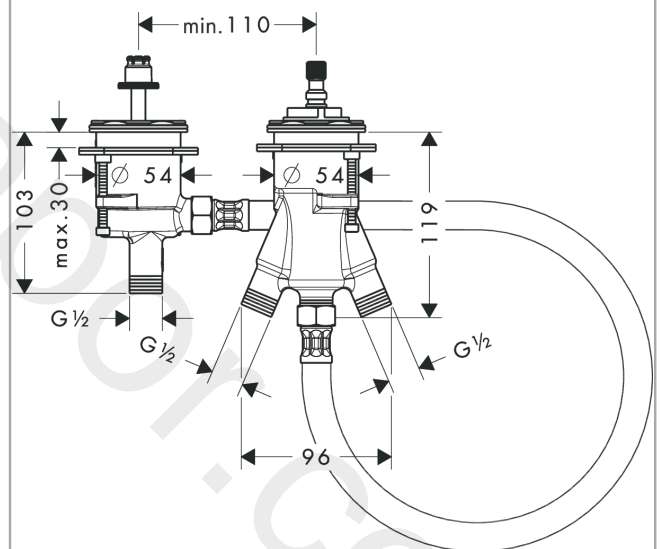

Basic set for 2-hole rim mounted thermostatic bath mixer

Finish: n.a. Article Number: 15486180

product features

- suitable for remote spout
- connection thread: G 1/2
- connection dimension: DN15
- flow rate upper outlet: 31 l/min
- flow rate lower outlet: 31 l/min

Article Details

Price excl. VAT

975,00 £

Certificates / Sustainability

Product image

Scale drawing

Flowchart

Basic set for 2-hole rim mounted thermostatic bath mixer
Finish: n.a. Article Number: 15486180

Exploded Drawing

Year of production: >10/17

Basic set for 2-hole rim mounted thermostatic bath mixer

Finish: n.a. Article Number: 15486180

Spare part list

Year of production: >10/17

Pos.		Article Number	Price	PU
1	adapter for handle	97108000	£ 20,50	1
2	hexagon socket screw M4x35	92160000	£ 3,30	1
3	safety set for temperature control	96626000	£ 35,00	1
4	thermostat cartridge	94282000	£ 137,00	1
5	sealing set	95037000	£ 51,00	1
6	O-ring 41x1,5	98168000	£ 3,30	1
7	service set	95183000	£ 20,50	1
8	O-ring 57x2	98210000	£ 3,30	1
9	O-ring 47x2	98392000	£ 3,30	1
10	set of non return valves DW 15	94074000	£ 16,10	1
11	connection hose 600 mm G½ x G½	25928000	£ 51,00	1
12	hexagon socket screw M6x60	97785000	£ 3,30	1
13	handle fixing set	94184000	£ 6,10	1
14	nut	97550000	£ 16,10	1
15	diverter unit	92371000	£ 64,00	1
16	fixing set	96926000	£ 79,00	1