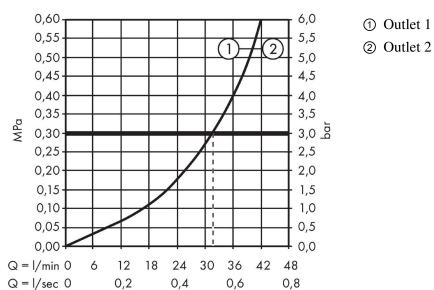

Basic set for 2-hole rim mounted thermostatic bath mixer

Finish: n.a. Article Number: 15486180

product features

- suitable for remote spout
- connection thread: G 1/2
- connection dimension: DN15
- flow rate upper outlet: 31 l/min
- flow rate lower outlet: 31 l/min

Article Details

Price excl. VAT

975,00 £

Certificates / Sustainability

Product image

Scale drawing

Flowchart

Basic set for 2-hole rim mounted thermostatic bath mixer
Finish: n.a. Article Number: 15486180