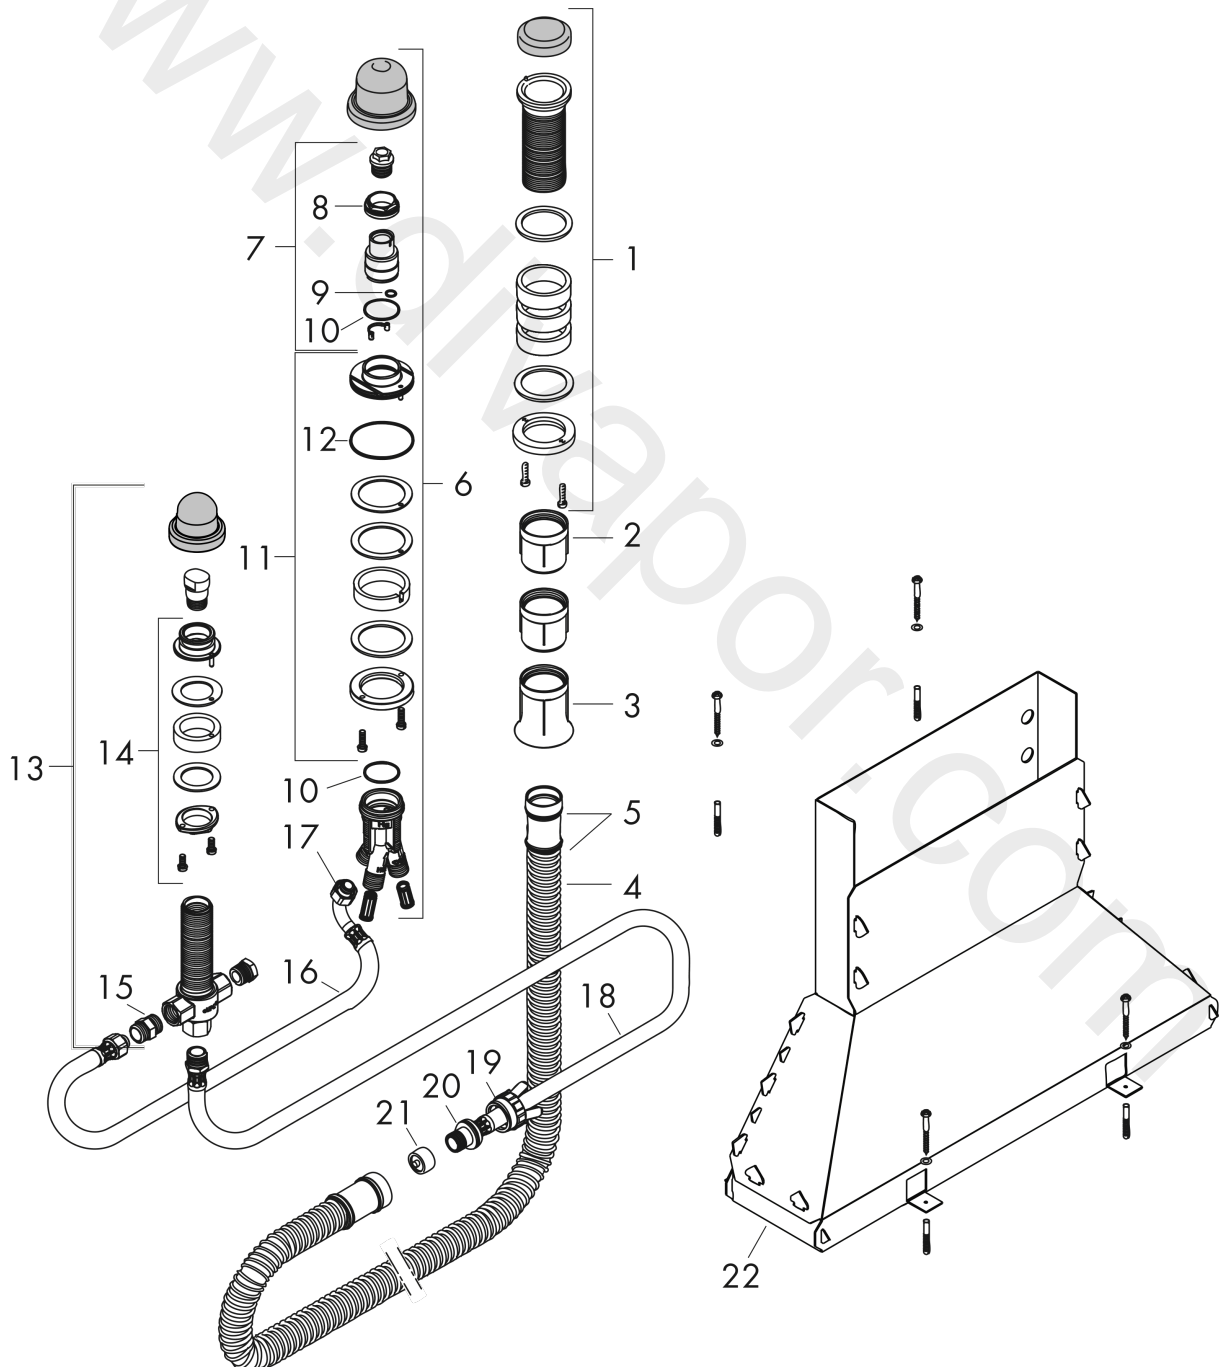

Basic set for 3-hole rim mounted single lever bath mixer
Finish: n.a. Article Number: **15485180**

product features

- maximum pull-out length of hand shower: 1.10 m
- connection dimension: DN15

Article Details

Price excl. VAT

908,33 £

Product image

Scale drawing

Basic set for 3-hole rim mounted single lever bath mixer
 Finish: n.a. Article Number: 15485180

Exploded Drawing

Year of production: >10/17

Basic set for 3-hole rim mounted single lever bath mixer

Finish: n.a. Article Number: 15485180

Spare part list

Year of production: >10/17

Pos.		Article Number	Price	PU
1	fixing set for Secuflex	96072000	£ 79,00	1
2	sleeve	98806000	£ 6,10	1
3	guide tube	98807000	£ 6,10	1
4	Secuflex hose 2,25 m	94108000	£ 173,00	1
5	O-ring 35x3	98435000	£ 3,30	1
6	stop valve cpl.	95809000	£ 370,00	1
7	flushing unit complete	92402000	£ 96,00	1
8	nut	97209000	£ 16,10	1
9	O-ring 9x1,5	98117000	£ 3,30	1
10	O-ring 35x1,5	92114000	£ 6,10	1
11	fixing set	95808000	£ 173,00	1
12	O-ring 62x2	92226000	£ 3,30	1
13	selector housing	96125000	£ 231,00	1
14	fixing set for 4 hole bath mixer spout	96080000	£ 51,00	1
15	connecting thread	97719000	£ 20,50	1
16	connection hose 800 mm G½ x G½	25963000	£ 64,00	1
17	O-ring 11x2	98127000	£ 3,30	1
18	pressure hose	94174000	£ 64,00	1
19	expended nut for Secuflex	96074000	£ 9,00	1
20	O-ring 27x2,5	98149000	£ 3,30	1
21	plug	97568000	£ 9,00	1
22	Secuflexbox	28389000	£ 64,00	1
a	silicone sprayer 10 ml	97864000	£ 43,00	1