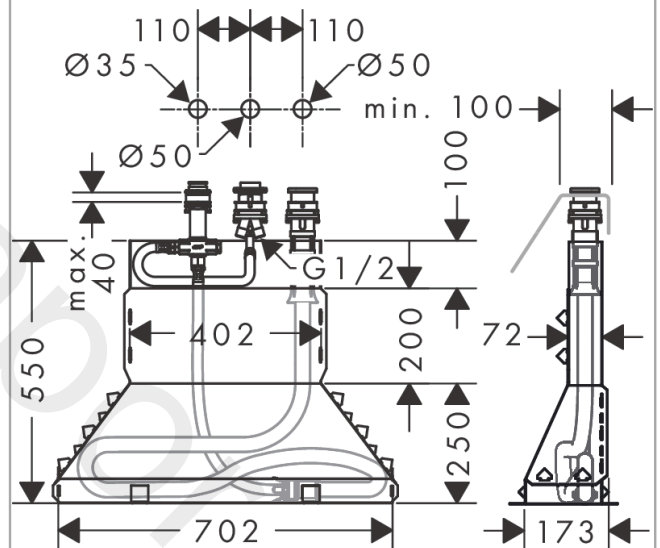

Basic set for 3-hole rim mounted single lever bath mixer
Finish: n.a. Article Number: **15485180**

product features

- maximum pull-out length of hand shower: 1.10 m
- connection dimension: DN15

Article Details

Price excl. VAT

908,33 £

Product image

Scale drawing

Basic set for 3-hole rim mounted single lever bath mixer
 Finish: n.a. Article Number: 15485180

Exploded Drawing

Year of production: >10/17

Basic set for 3-hole rim mounted single lever bath mixer

Finish: n.a. Article Number: 15485180

Spare part list

Year of production: >10/17

Pos.		Article Number	Price	PU
1	fixing set for Secuflex	96072000	£ 79,00	1
2	sleeve	98806000	£ 6,10	1
3	guide tube	98807000	£ 6,10	1
4	Secuflex hose 2,25 m	94108000	£ 173,00	1
5	O-ring 35x3	98435000	£ 3,30	1
6	stop valve cpl.	95809000	£ 370,00	1
7	flushing unit complete	92402000	£ 96,00	1
8	nut	97209000	£ 16,10	1
9	O-ring 9x1,5	98117000	£ 3,30	1
10	O-ring 35x1,5	92114000	£ 6,10	1
11	fixing set	95808000	£ 173,00	1
12	O-ring 62x2	92226000	£ 3,30	1
13	selector housing	96125000	£ 231,00	1
14	fixing set for 4 hole bath mixer spout	96080000	£ 51,00	1
15	connecting thread	97719000	£ 20,50	1
16	connection hose 800 mm G½ x G½	25963000	£ 64,00	1
17	O-ring 11x2	98127000	£ 3,30	1
18	pressure hose	94174000	£ 64,00	1
19	expended nut for Secuflex	96074000	£ 9,00	1
20	O-ring 27x2,5	98149000	£ 3,30	1
21	plug	97568000	£ 9,00	1
22	Secuflexbox	28389000	£ 64,00	1
a	silicone sprayer 10 ml	97864000	£ 43,00	1