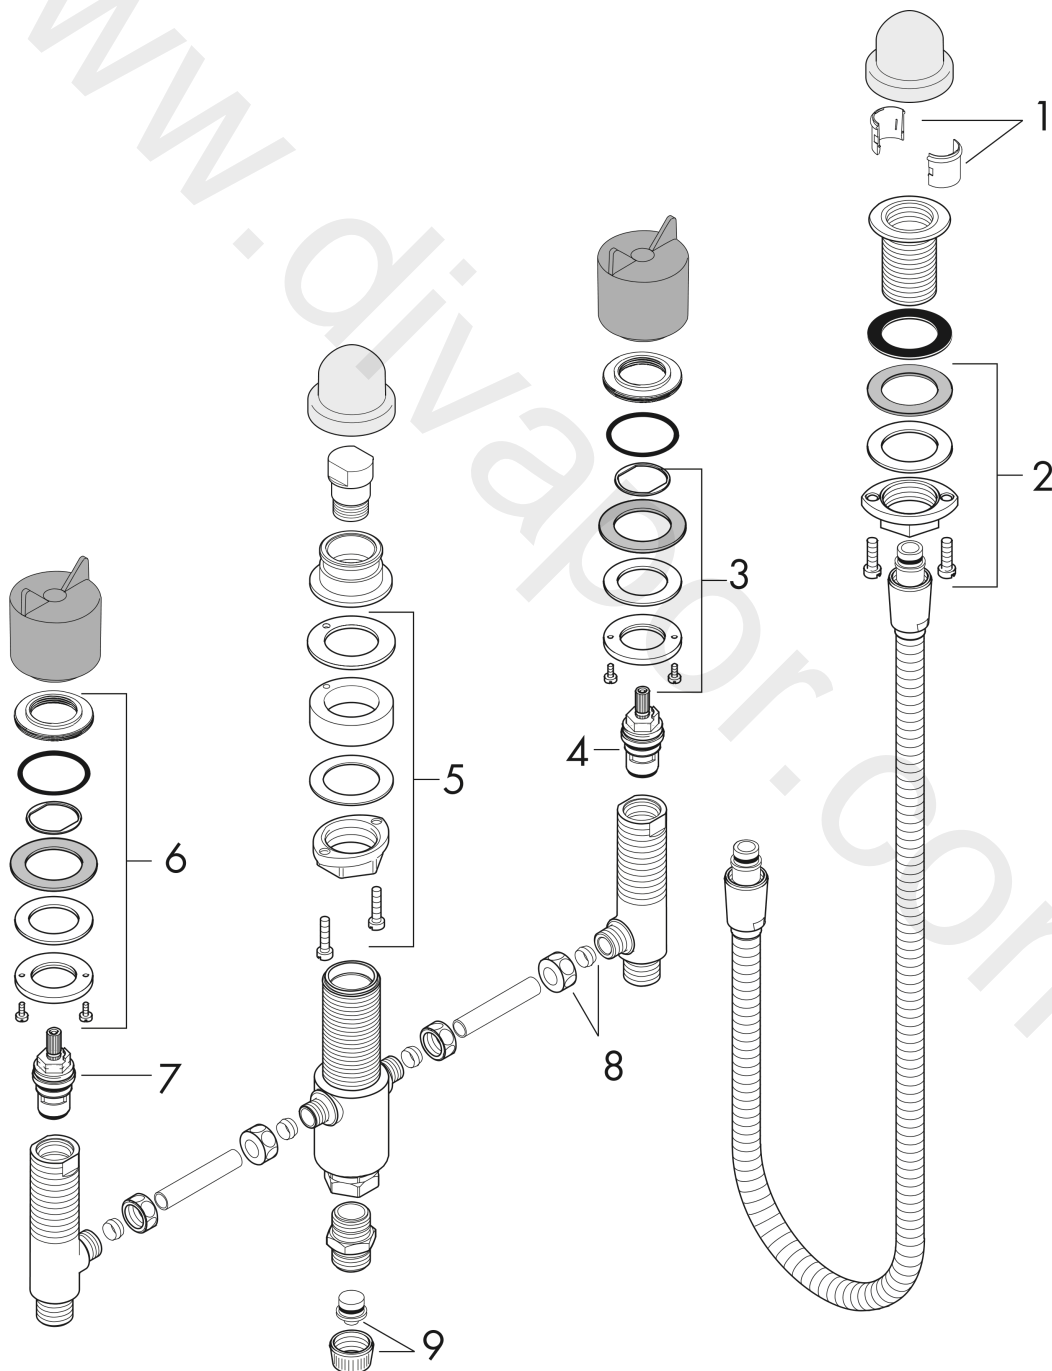

### product features

- maintenance opening required
- connection thread: G 1/2
- connection dimension: DN15
- ceramic valves hot/cold 90°

### Scale drawing

**Basic set for 3-hole rim mounted bath mixer**  
Finish: n.a. Article Number: 15484180

## Exploded Drawing

Year of production: >10/17

### Spare part list

Year of production: >10/17

Pos.		Article Number	Price	PU
1	insert for shower holder	96942000	£ 13,30	1
2	fixing set (Ø 32)	13961000	£ 25,00	1
3	stop valve cpl.	95660000	£ 110,00	1
4	shut off unit left closing	94008000	£ 43,00	1
5	fixing set for 4 hole bath mixer spout	96080000	£ 51,00	1
6	fixing set for shut off unit	88540000	£ 25,00	1
7	shut off unit right closing	94009000	£ 43,00	1
8	squeezing connection	88513000	£ 16,10	1
9	plug	97568000	£ 9,00	1
a	Secuflexbox	28389000	£ 64,00	1