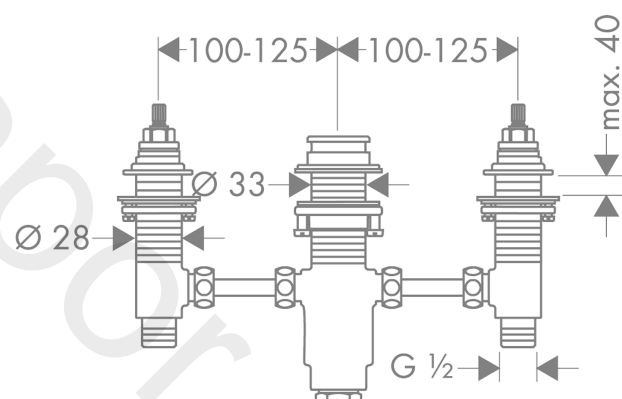

## Basic set for 3-hole rim mounted bath mixer

Finish: n.a. Article Number: 15484180

### product features

- maintenance opening required
- connection thread: G 1/2
- connection dimension: DN15
- ceramic valves hot/cold 90°

### Scale drawing

**Basic set for 3-hole rim mounted bath mixer**  
Finish: n.a. Article Number: 15484180