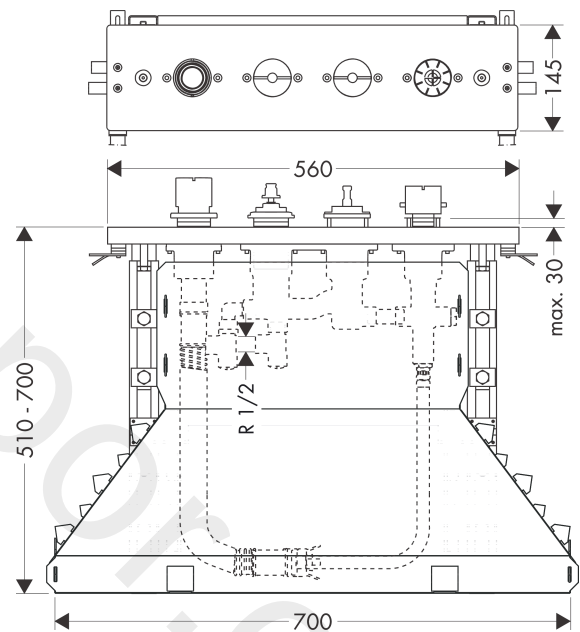

Basic set for 4-hole tile mounted thermostatic bath mixer
Finish: n.a. Article Number: 15483180

product features

- maximum pull-out length of hand shower: 1.10 m
- connection dimension: DN15

Article Details

Price excl. VAT

2.025,00 £

Product image

Scale drawing

Basic set for 4-hole tile mounted thermostatic bath mixer
Finish: n.a. Article Number: 15483180

Exploded Drawing

Year of production: >10/17

Basic set for 4-hole tile mounted thermostatic bath mixer

Finish: n.a. Article Number: 15483180

Spare part list

Year of production: >10/17

Pos.		Article Number	Price	PU
1	sleeve	98806000	£ 6,10	1
2	guide tube	98807000	£ 6,10	1
3	Secuflex hose 2,25 m	94108000	£ 173,00	1
4	O-ring 35x3	98435000	£ 3,30	1
5	adapter for handle	97409000	£ 25,00	1
6	cartridge Duostop	96262000	£ 96,00	1
7	connection angel	97655000	£ 43,00	1
8	O-ring 20x2,5	92602000	£ 6,10	1
9	pressure hose	94174000	£ 64,00	1
10	expended nut for Secuflex	96074000	£ 9,00	1
11	O-ring 27x2,5	98149000	£ 3,30	1
12	plug	97568000	£ 9,00	1
13	Secuflexbox	28389000	£ 64,00	1