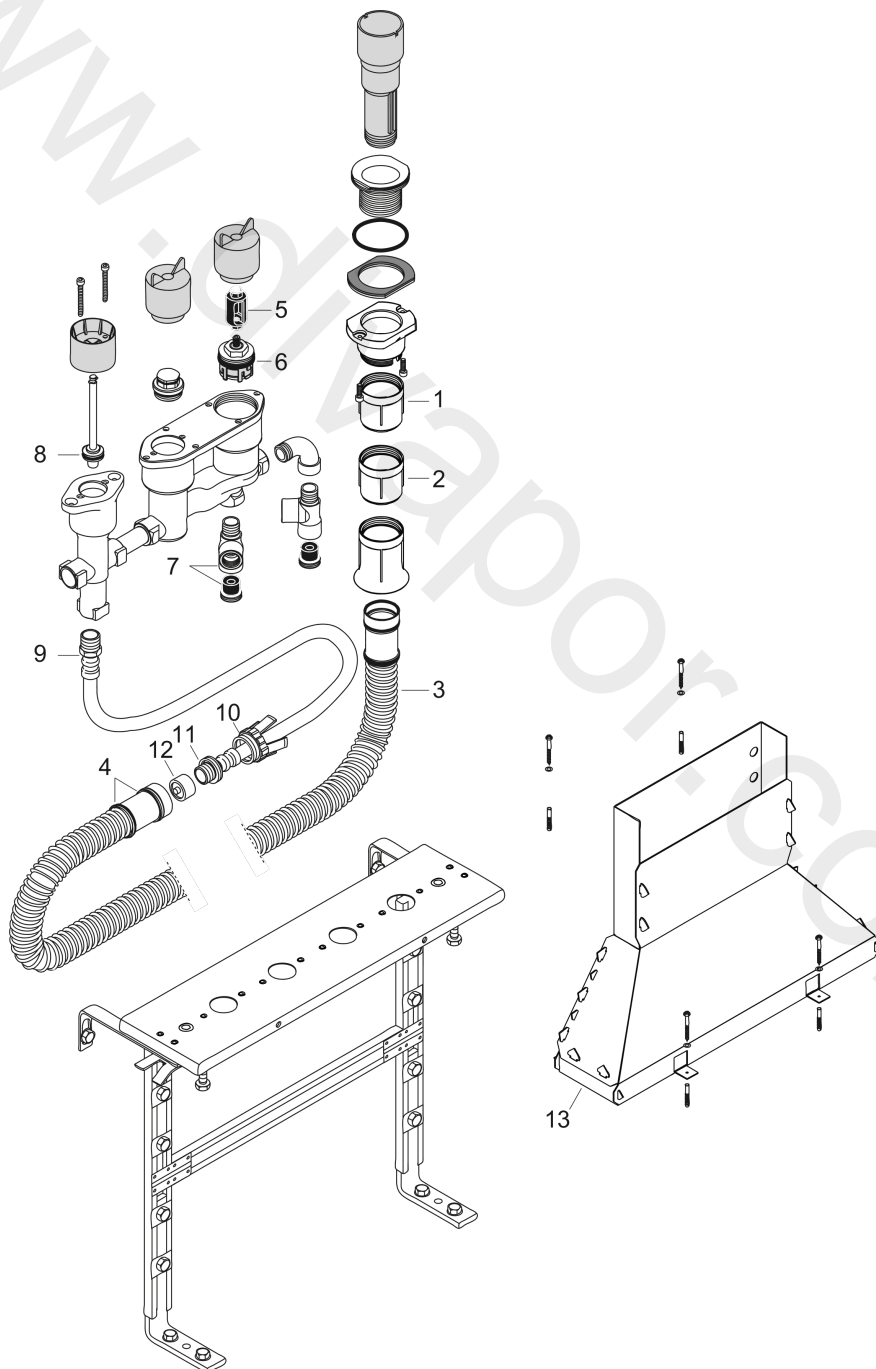

Basic set for 4-hole tile mounted thermostatic bath mixer
Finish: n.a. Article Number: 15483180

product features

- maximum pull-out length of hand shower: 1.10 m
- connection dimension: DN15

Article Details

Price excl. VAT

2.025,00 £

Product image

Scale drawing

Basic set for 4-hole tile mounted thermostatic bath mixer
Finish: n.a. Article Number: 15483180

Exploded Drawing

Year of production: >10/17

Basic set for 4-hole tile mounted thermostatic bath mixer

Finish: n.a. Article Number: 15483180

Spare part list

Year of production: >10/17

Pos.		Article Number	Price	PU
1	sleeve	98806000	£ 6,10	1
2	guide tube	98807000	£ 6,10	1
3	Secuflex hose 2,25 m	94108000	£ 173,00	1
4	O-ring 35x3	98435000	£ 3,30	1
5	adapter for handle	97409000	£ 25,00	1
6	cartridge Duostop	96262000	£ 96,00	1
7	connection angel	97655000	£ 43,00	1
8	O-ring 20x2,5	92602000	£ 6,10	1
9	pressure hose	94174000	£ 64,00	1
10	expended nut for Secuflex	96074000	£ 9,00	1
11	O-ring 27x2,5	98149000	£ 3,30	1
12	plug	97568000	£ 9,00	1
13	Secuflexbox	28389000	£ 64,00	1