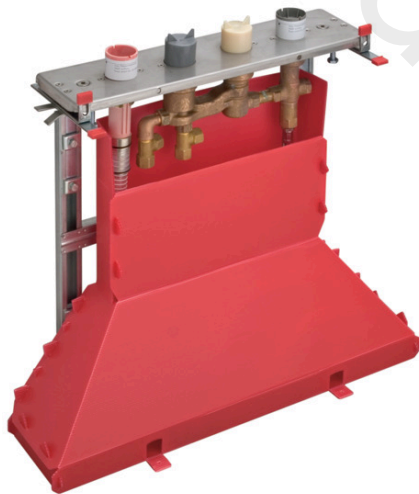

Basic set for 4-hole tile mounted thermostatic bath mixer
Finish: n.a. Article Number: 15483180

product features

- maximum pull-out length of hand shower: 1.10 m
- connection dimension: DN15

Article Details

Price excl. VAT

2.025,00 £

Product image

Scale drawing

Basic set for 4-hole tile mounted thermostatic bath mixer
Finish: n.a. Article Number: 15483180

Exploded Drawing

Year of production: >10/17

Basic set for 4-hole tile mounted thermostatic bath mixer

Finish: n.a. Article Number: 15483180

Spare part list

Year of production: >10/17

Pos.		Article Number	Price	PU
1	sleeve	98806000	£ 6,10	1
2	guide tube	98807000	£ 6,10	1
3	Secuflex hose 2,25 m	94108000	£ 173,00	1
4	O-ring 35x3	98435000	£ 3,30	1
5	adapter for handle	97409000	£ 25,00	1
6	cartridge Duostop	96262000	£ 96,00	1
7	connection angel	97655000	£ 43,00	1
8	O-ring 20x2,5	92602000	£ 6,10	1
9	pressure hose	94174000	£ 64,00	1
10	expended nut for Secuflex	96074000	£ 9,00	1
11	O-ring 27x2,5	98149000	£ 3,30	1
12	plug	97568000	£ 9,00	1
13	Secuflexbox	28389000	£ 64,00	1