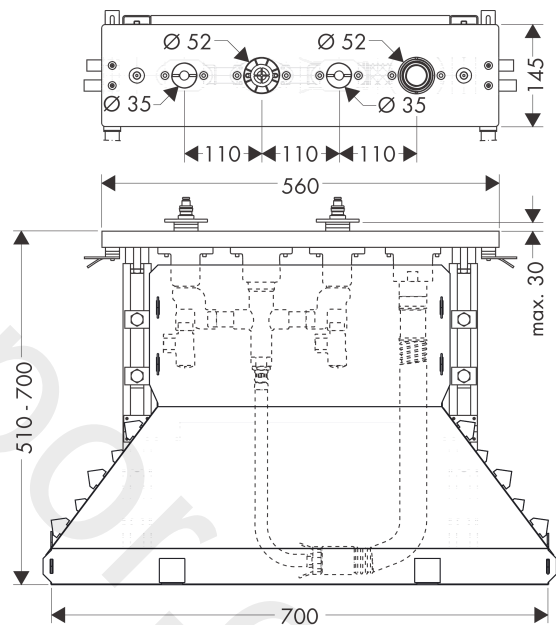

Basic set for 4-hole tile mounted bath mixer
Finish: n.a. Article Number: 15481187

product features

- maximum pull-out length of hand shower: 1.10 m
- connection dimension: DN15

Product image

Scale drawing

Basic set for 4-hole tile mounted bath mixer
Finish: n.a. Article Number: 15481187

Exploded Drawing

Year of production: >11/18

Basic set for 4-hole tile mounted bath mixer

Finish: n.a. Article Number: 15481187

Spare part list

Year of production: >11/18

Pos.		Article Number	Price	PU
1	O-ring 20x2,5	92602000	£ 6,10	1
2	adapter for handle	97409000	£ 25,00	1
3	shut off unit right closing	94009000	£ 43,00	1
4	connection angel	97655000	£ 43,00	1
5	pressure hose	94174000	£ 64,00	1
6	expended nut for Secuflex	96074000	£ 9,00	1
7	O-ring 27x2,5	98149000	£ 3,30	1
8	plug	97568000	£ 9,00	1
9	sleeve	98806000	£ 6,10	1
10	guide tube	98807000	£ 6,10	1
11	O-ring 35x3	98435000	£ 3,30	1
12	Secuflex hose 2,25 m	94108000	£ 173,00	1
a	silicone sprayer 10 ml	97864000	£ 43,00	1