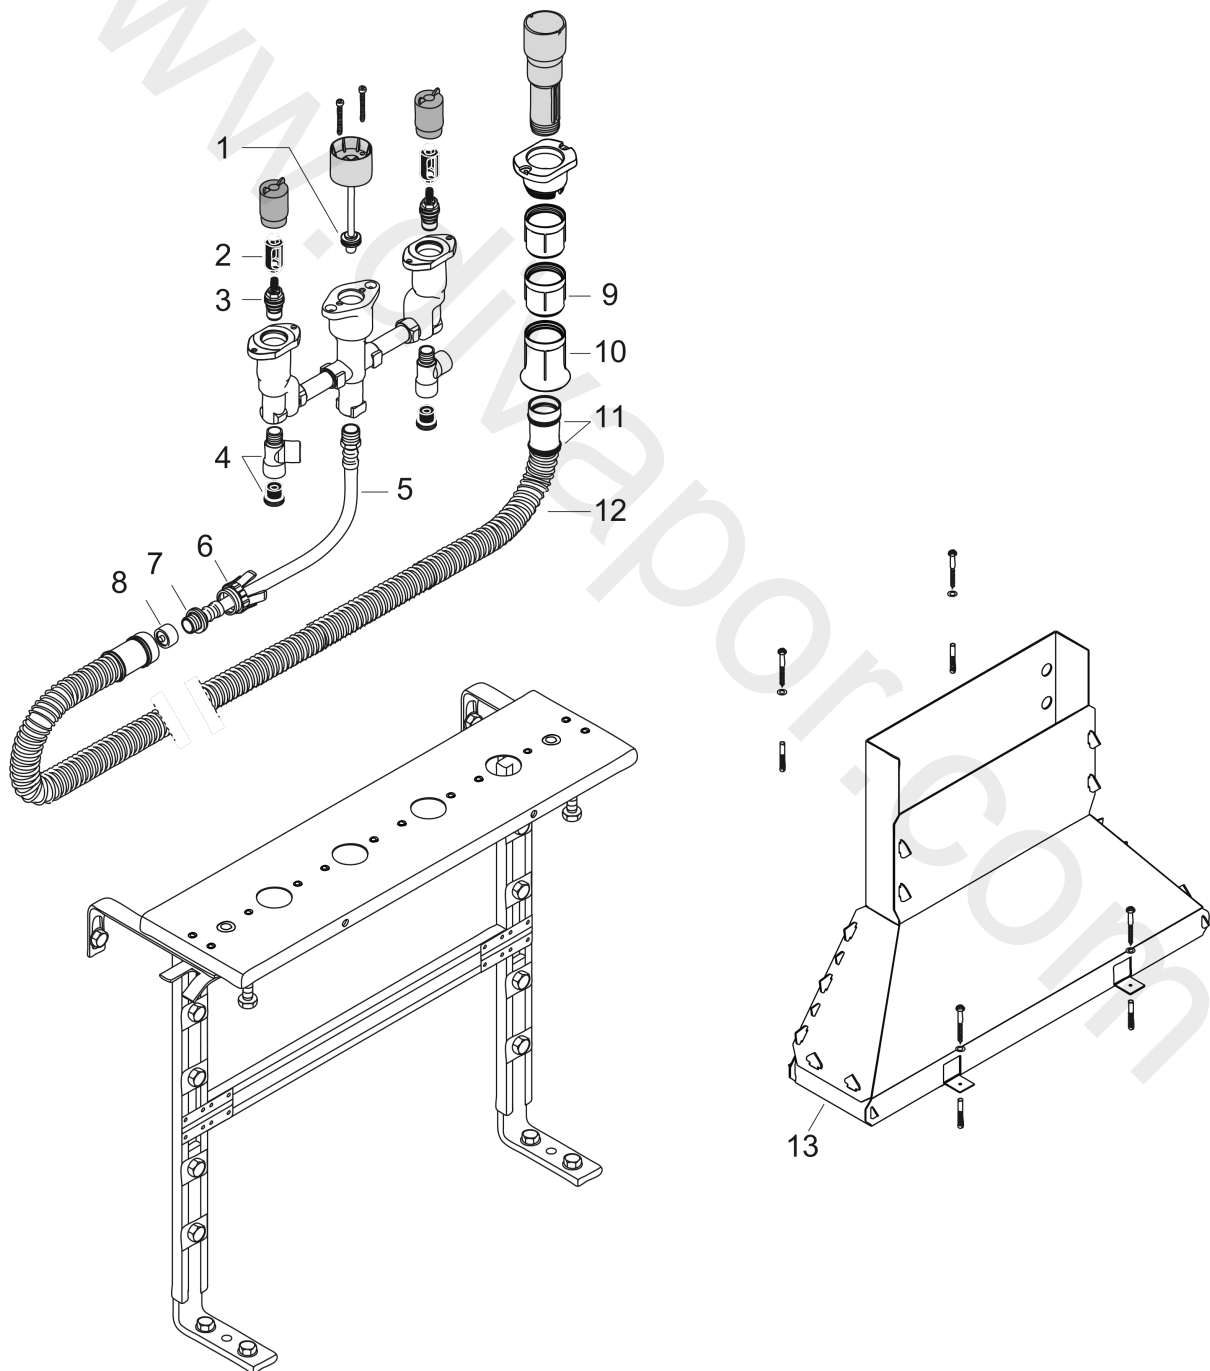

Basic set for 4-hole tile mounted bath mixer
Finish: n.a. Article Number: 15481187

product features

- maximum pull-out length of hand shower: 1.10 m
- connection dimension: DN15

Product image

Scale drawing

Basic set for 4-hole tile mounted bath mixer
Finish: n.a. Article Number: 15481187

Exploded Drawing

Year of production: >11/18

Basic set for 4-hole tile mounted bath mixer

Finish: n.a. Article Number: 15481187

Spare part list

Year of production: >11/18

Pos.		Article Number	Price	PU
1	O-ring 20x2,5	92602000	£ 6,10	1
2	adapter for handle	97409000	£ 25,00	1
3	shut off unit right closing	94009000	£ 43,00	1
4	connection angel	97655000	£ 43,00	1
5	pressure hose	94174000	£ 64,00	1
6	expended nut for Secuflex	96074000	£ 9,00	1
7	O-ring 27x2,5	98149000	£ 3,30	1
8	plug	97568000	£ 9,00	1
9	sleeve	98806000	£ 6,10	1
10	guide tube	98807000	£ 6,10	1
11	O-ring 35x3	98435000	£ 3,30	1
12	Secuflex hose 2,25 m	94108000	£ 173,00	1
a	silicone sprayer 10 ml	97864000	£ 43,00	1