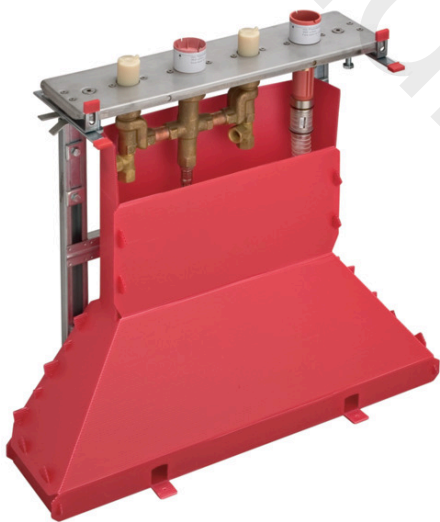

Basic set for 4-hole tile mounted bath mixer
Finish: n.a. Article Number: 15481187

product features

- maximum pull-out length of hand shower: 1.10 m
- connection dimension: DN15

Product image

Scale drawing

Basic set for 4-hole tile mounted bath mixer
Finish: n.a. Article Number: 15481187

Exploded Drawing

Year of production: >11/18

Basic set for 4-hole tile mounted bath mixer

Finish: n.a. Article Number: 15481187

Spare part list

Year of production: >11/18

Pos.		Article Number	Price	PU
1	O-ring 20x2,5	92602000	£ 6,10	1
2	adapter for handle	97409000	£ 25,00	1
3	shut off unit right closing	94009000	£ 43,00	1
4	connection angel	97655000	£ 43,00	1
5	pressure hose	94174000	£ 64,00	1
6	expended nut for Secuflex	96074000	£ 9,00	1
7	O-ring 27x2,5	98149000	£ 3,30	1
8	plug	97568000	£ 9,00	1
9	sleeve	98806000	£ 6,10	1
10	guide tube	98807000	£ 6,10	1
11	O-ring 35x3	98435000	£ 3,30	1
12	Secuflex hose 2,25 m	94108000	£ 173,00	1
a	silicone sprayer 10 ml	97864000	£ 43,00	1