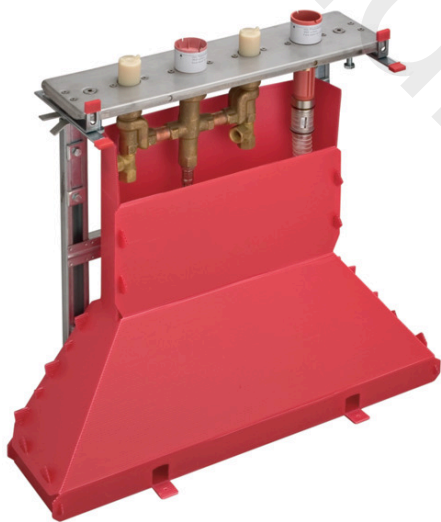

Basic set for 4-hole tile mounted bath mixer
Finish: n.a. Article Number: 15481180

product features

- maximum pull-out length of hand shower: 1.10 m
- connection dimension: DN15

Article Details

Price excl. VAT

1.783,33 £

Product image

Scale drawing

Basic set for 4-hole tile mounted bath mixer
Finish: n.a. Article Number: 15481180

Exploded Drawing

Year of production: >10/17

Basic set for 4-hole tile mounted bath mixer

Finish: n.a. Article Number: 15481180

Spare part list

Year of production: >10/17

Pos.		Article Number	Price	PU
1	O-ring 20x2,5	92602000	£ 6,10	1
2	adapter for handle	97409000	£ 25,00	1
3	shut off unit right closing	94009000	£ 43,00	1
4	connection angel	97655000	£ 43,00	1
5	pressure hose	94174000	£ 64,00	1
6	expended nut for Secuflex	96074000	£ 9,00	1
7	O-ring 27x2,5	98149000	£ 3,30	1
8	plug	97568000	£ 9,00	1
9	sleeve	98806000	£ 6,10	1
10	guide tube	98807000	£ 6,10	1
11	O-ring 35x3	98435000	£ 3,30	1
12	Secuflex hose 2,25 m	94108000	£ 173,00	1
13	Secuflexbox	28389000	£ 64,00	1
a	silicone sprayer 10 ml	97864000	£ 43,00	1