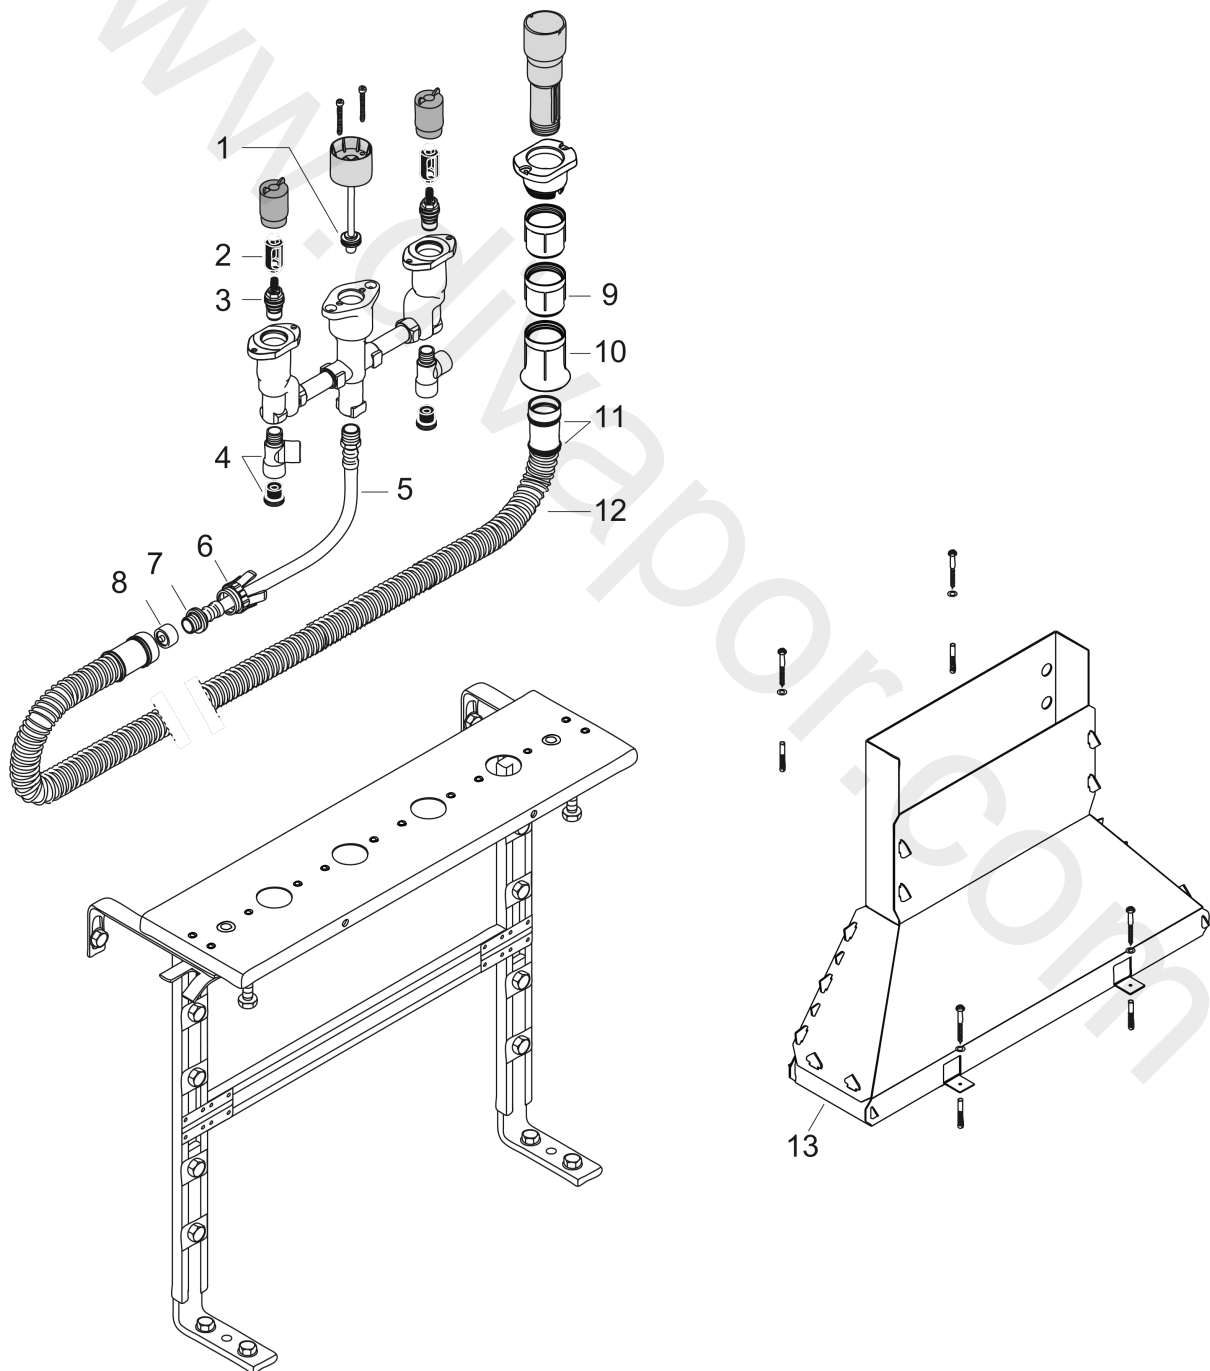

Basic set for 4-hole tile mounted bath mixer
Finish: n.a. Article Number: 15481180

product features

- maximum pull-out length of hand shower: 1.10 m
- connection dimension: DN15

Article Details

Price excl. VAT

1.783,33 £

Product image

Scale drawing

Basic set for 4-hole tile mounted bath mixer
Finish: n.a. Article Number: 15481180

Exploded Drawing

Year of production: >10/17

Basic set for 4-hole tile mounted bath mixer

Finish: n.a. Article Number: 15481180

Spare part list

Year of production: >10/17

Pos.		Article Number	Price	PU
1	O-ring 20x2,5	92602000	£ 6,10	1
2	adapter for handle	97409000	£ 25,00	1
3	shut off unit right closing	94009000	£ 43,00	1
4	connection angel	97655000	£ 43,00	1
5	pressure hose	94174000	£ 64,00	1
6	expended nut for Secuflex	96074000	£ 9,00	1
7	O-ring 27x2,5	98149000	£ 3,30	1
8	plug	97568000	£ 9,00	1
9	sleeve	98806000	£ 6,10	1
10	guide tube	98807000	£ 6,10	1
11	O-ring 35x3	98435000	£ 3,30	1
12	Secuflex hose 2,25 m	94108000	£ 173,00	1
13	Secuflexbox	28389000	£ 64,00	1
a	silicone sprayer 10 ml	97864000	£ 43,00	1