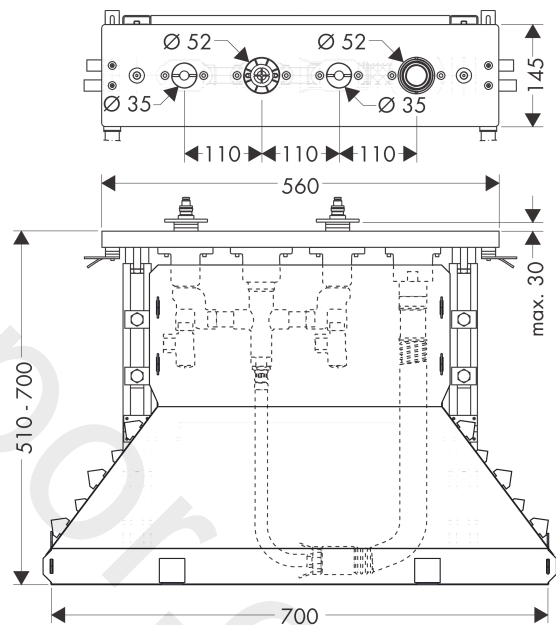

Basic set for 4-hole tile mounted bath mixer
Finish: n.a. Article Number: 15481180

product features

- maximum pull-out length of hand shower: 1.10 m
- connection dimension: DN15

Article Details

Price excl. VAT

1.783,33 £

Product image

Scale drawing

Basic set for 4-hole tile mounted bath mixer
Finish: n.a. Article Number: 15481180

Exploded Drawing

Year of production: >10/17

Basic set for 4-hole tile mounted bath mixer

Finish: n.a. Article Number: 15481180

Spare part list

Year of production: >10/17

Pos.		Article Number	Price	PU
1	O-ring 20x2,5	92602000	£ 6,10	1
2	adapter for handle	97409000	£ 25,00	1
3	shut off unit right closing	94009000	£ 43,00	1
4	connection angel	97655000	£ 43,00	1
5	pressure hose	94174000	£ 64,00	1
6	expended nut for Secuflex	96074000	£ 9,00	1
7	O-ring 27x2,5	98149000	£ 3,30	1
8	plug	97568000	£ 9,00	1
9	sleeve	98806000	£ 6,10	1
10	guide tube	98807000	£ 6,10	1
11	O-ring 35x3	98435000	£ 3,30	1
12	Secuflex hose 2,25 m	94108000	£ 173,00	1
13	Secuflexbox	28389000	£ 64,00	1
a	silicone sprayer 10 ml	97864000	£ 43,00	1