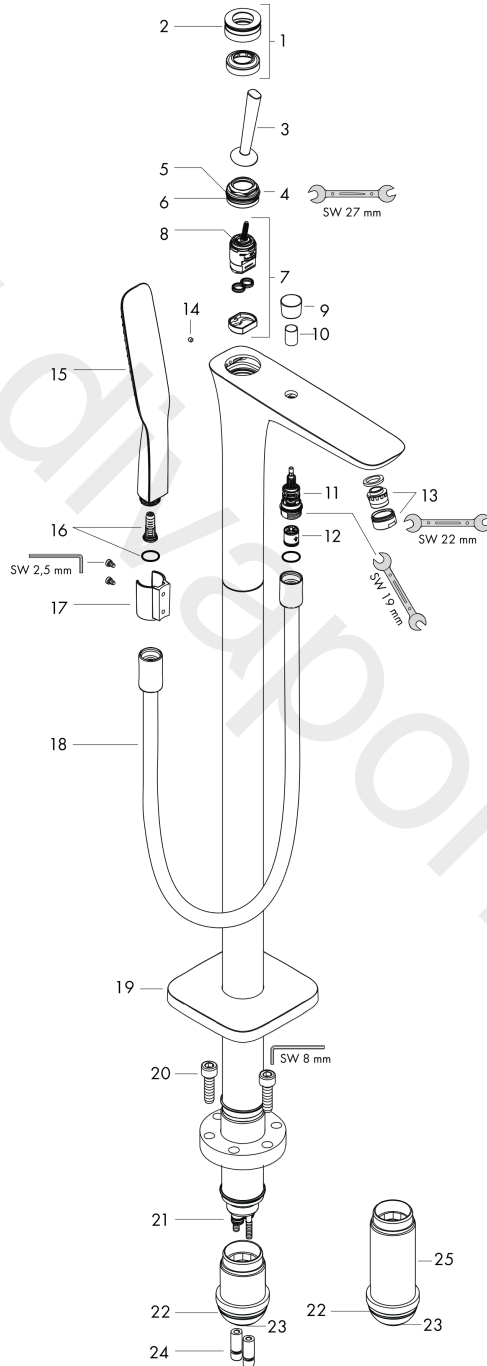

PuraVida
Single lever bath mixer floor-standing
 Surfaces: Article Number: **15473400**

Exploded Drawing

Year of production: **02/10 - 06/22**

PuraVida
Single lever bath mixer floor-standing
 Surfaces: Article Number: **15473400**

Spare part list

Year of production: **02/10 - 06/22**

Pos.	Description	Article Number	Price	PU
1	escutcheon Ø 37 mm	95288000	£ 51,00	1
2	O-ring 33x1,5	98164000	£ 3,30	1
3	handle	95287000	£ 79,00	1
4	nut	97157000	£ 20,50	1
5	O-ring 30x1,5	98433000	£ 3,30	1
6	O-Ring 30x2	98186000	£ 3,30	1
7	cartridge, assy	96339000	£ 79,00	1
8	O-ring 21,95x1,78	95169000	£ 3,30	1
9	diverter knob	95284000	£ 43,00	1
10	sleeve	97979000	£ 16,10	1
11	selector	97978000	£ 64,00	1
12	non return valve	97980000	£ 16,10	1
13	aerator swivelling M24x1 (30 l/min)	95565000	£ 13,30	1
14	hollow set screw M4x6	97767000	£ 3,30	1
15	handshower	28558400	£ 157,00	1
16	filter insert	97708000	£ 6,10	1
17	shower holder, assy	96295450	£ 43,00	1
18	shower hose 1,25 m	28282000	£ 67,00	1
19	hexagon socket screw M10x35	97670000	£ 16,10	1
20	escutcheon	94508000	£ 51,00	1
21	O-ring 9x1,5	98117000	£ 3,30	1
22	O-ring 44x2,5	98162000	£ 3,30	1
23	O-ring 29x3	98371000	£ 6,10	1
24	O-ring 10x1,5	98123000	£ 3,30	1
25	extension set 60 mm	97686000	£ 320,00	1
a	concealed item	10452180	£ 575,00	1
b	service tool for disassembling the handle	92124000	£ 137,00	1
c	diverter fixing device	97211000	£ 3,30	1
d	escutcheon (special)	92721000	£ 43,00	1