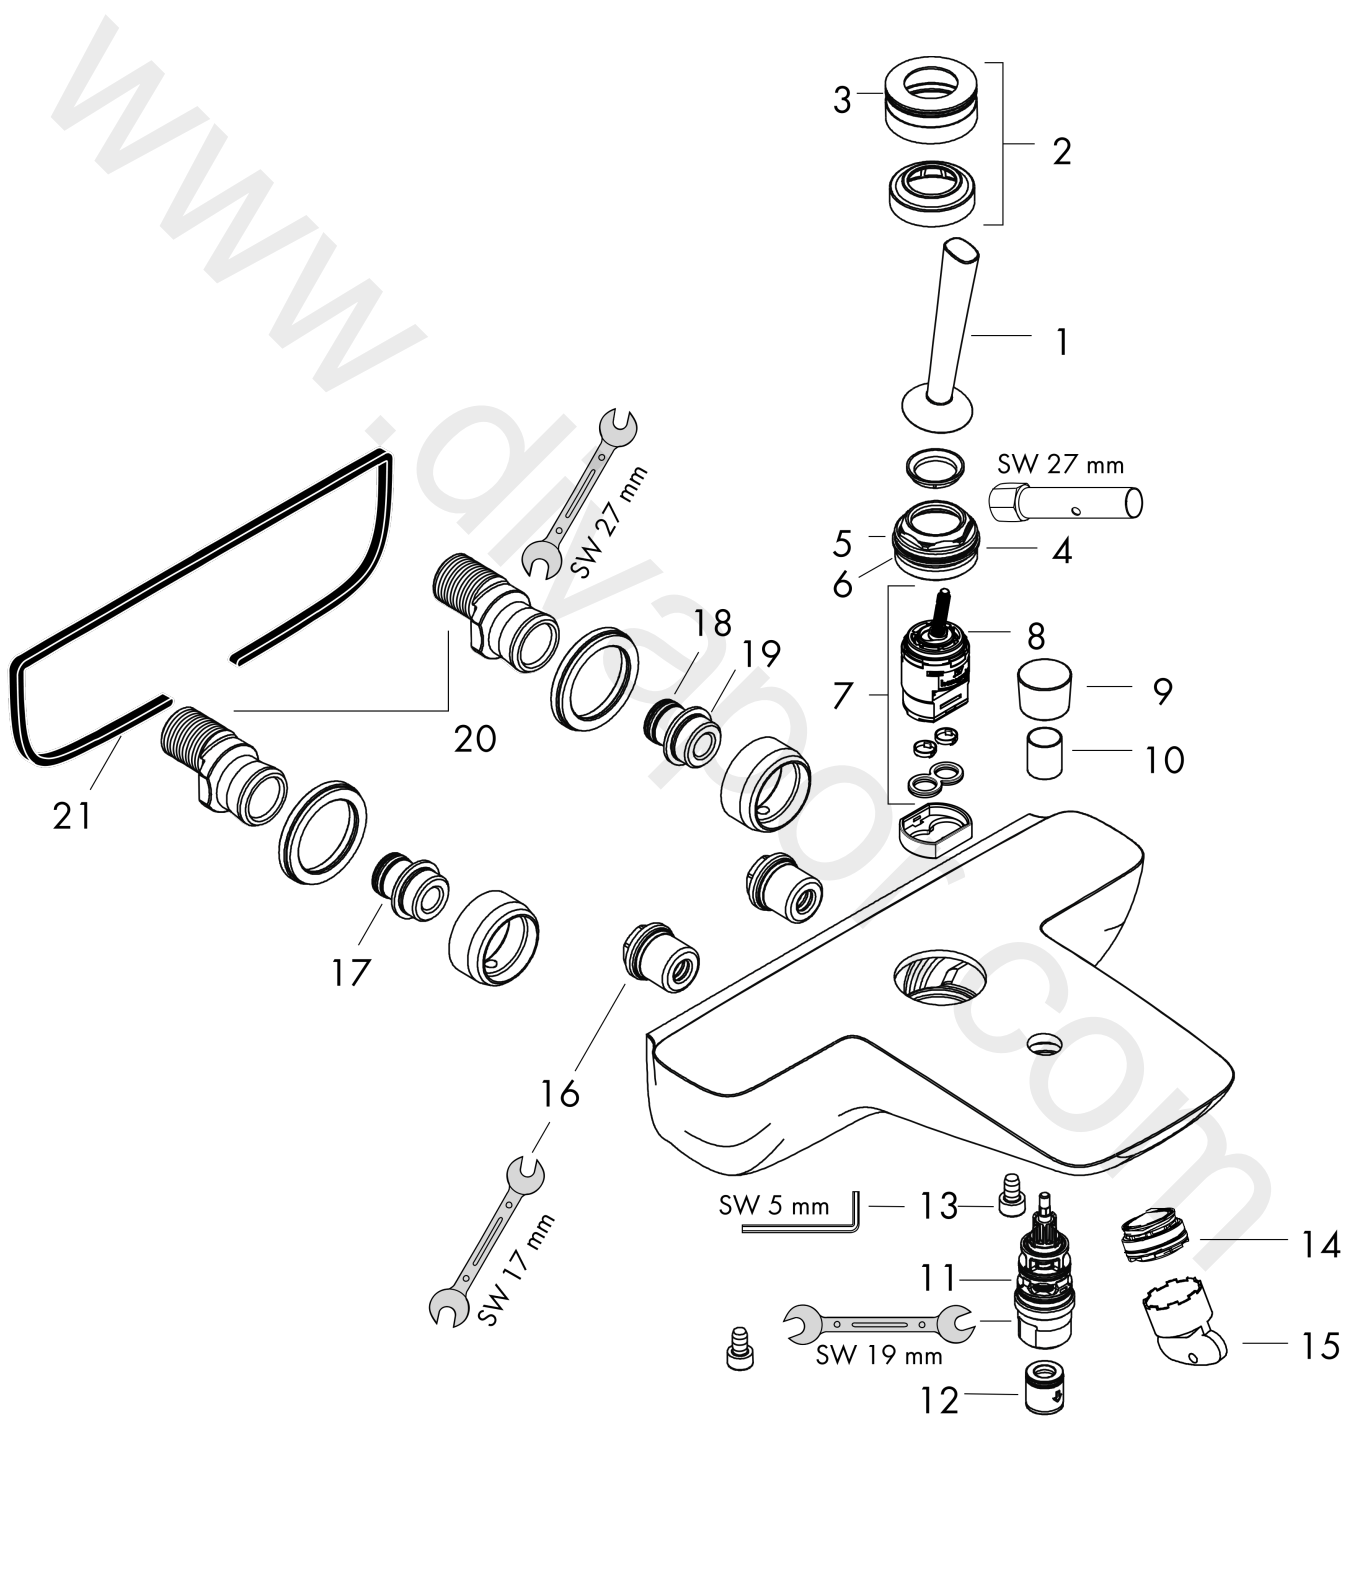

PuraVida
Single lever bath mixer for exposed installation
 Surfaces: Article Number: **15472400**

Exploded Drawing

Year of production: **09/13 - 04/20**

PuraVida
Single lever bath mixer for exposed installation
 Surfaces: Article Number: **15472400**

Spare part list

Year of production: **09/13 - 04/20**

Pos.	Description	Article Number	Price	PU
1	handle	95287000	£ 79,00	1
2	escutcheon Ø 37 mm	95288000	£ 51,00	1
3	O-ring 33x1,5	98164000	£ 3,30	1
4	nut	97157000	£ 20,50	1
5	O-ring 30x1,5	98433000	£ 3,30	1
6	O-Ring 30x2	98186000	£ 3,30	1
7	cartridge, assy	96339000	£ 79,00	1
8	O-ring 21,95x1,78	95169000	£ 3,30	1
9	diverter knob	95284000	£ 43,00	1
10	sleeve	97738000	£ 6,10	1
11	selector assy	94077000	£ 43,00	1
12	set of non return valves DW 15	94074000	£ 16,10	1
13	hexagon socket screw M6x10	92847000	£ 3,30	1
14	aerator M24x1 (30 l/min)	98998000	£ 35,00	1
15	special tool	95290000	£ 9,00	1
16	noise reduction with screw	98721000	£ 35,00	1
17	connecting thread	97236000	£ 13,30	1
18	O-Ring 13x3	98184000	£ 3,30	1
19	O-ring 17x1,5	98137000	£ 3,30	1
20	set of S-unions	94136000	£ 64,00	1
21	seal	97530000	£ 6,10	1
a	service tool for disassembling the handle	92124000	£ 137,00	1
b	diverter fixing device	97211000	£ 3,30	1