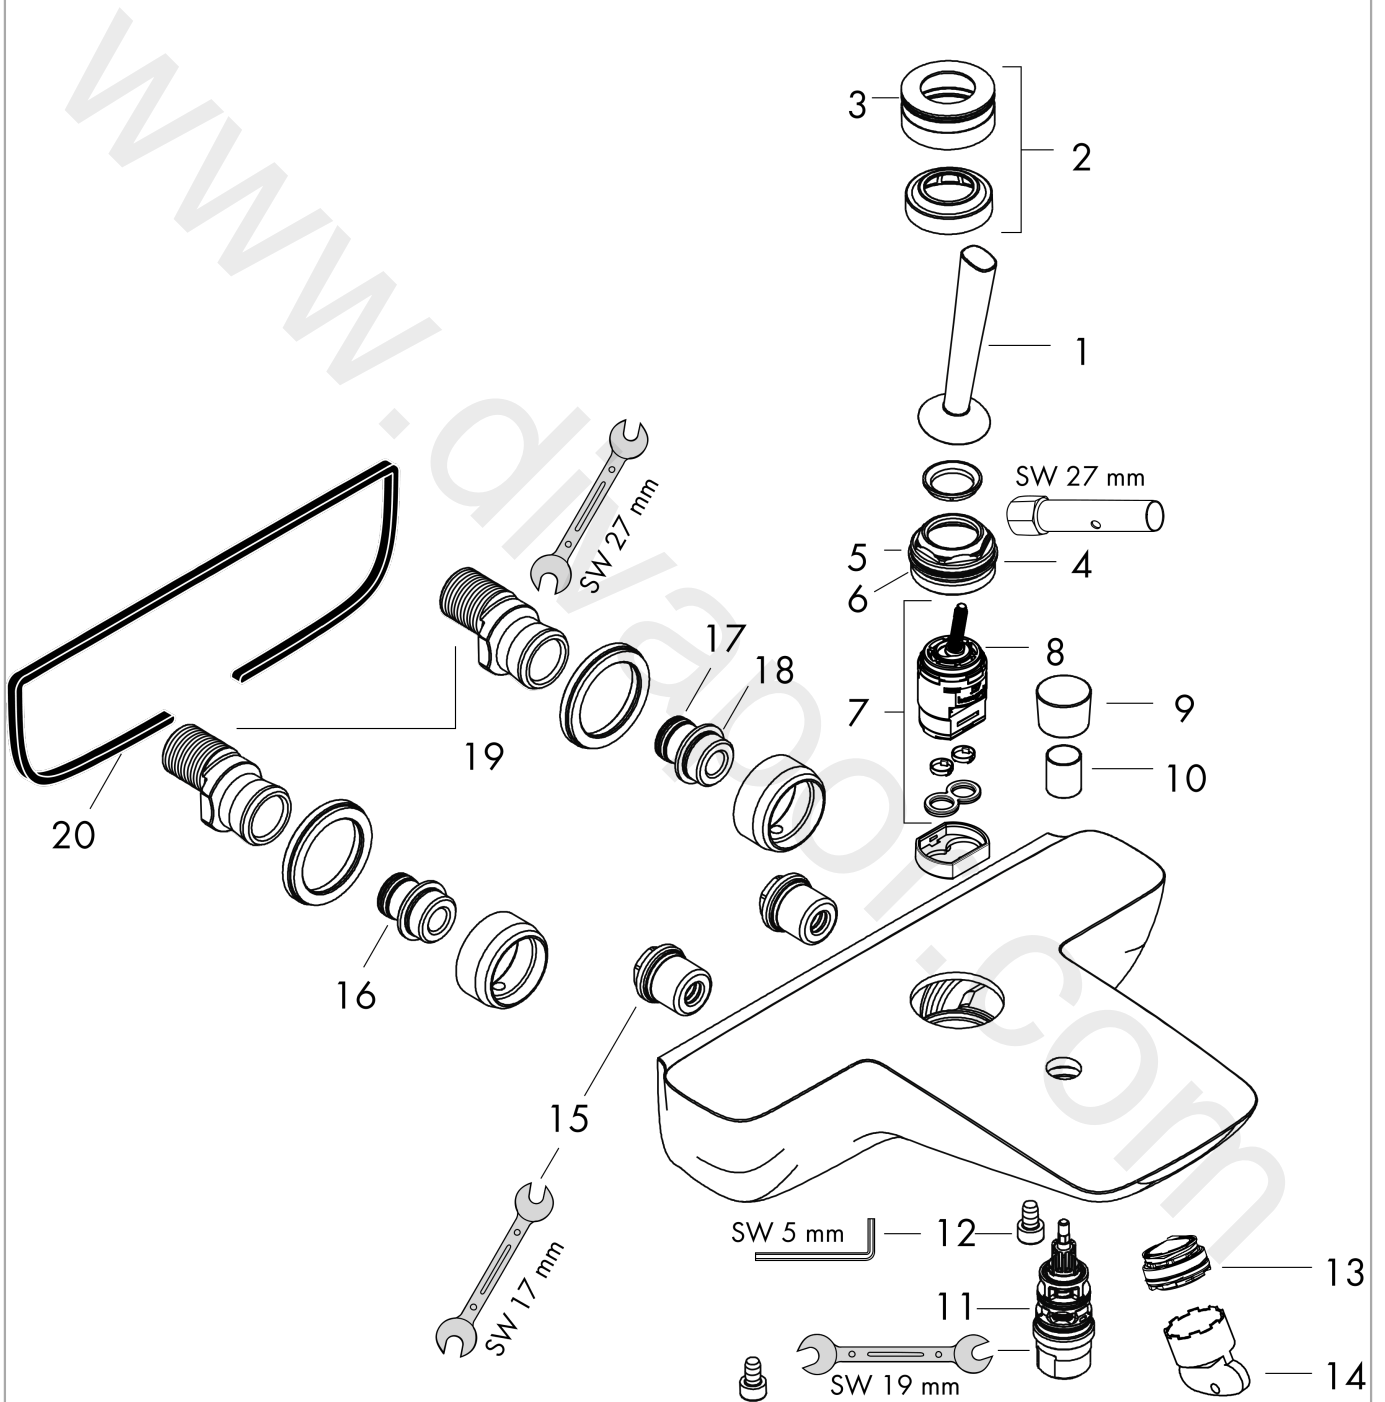

PuraVida
Single lever bath mixer for exposed installation
 Surfaces: Article Number: **15472400**

Exploded Drawing

Year of production: **05/20 - 06/22**

PuraVida
Single lever bath mixer for exposed installation
 Surfaces: Article Number: **15472400**

Spare part list

Year of production: **05/20 - 06/22**

| Pos. | Description | Article Number | Price | PU |
|------|---|----------------|----------|----|
| 1 | handle | 95287000 | £ 79,00 | 1 |
| 2 | escutcheon Ø 37 mm | 95288000 | £ 51,00 | 1 |
| 3 | O-ring 33x1,5 | 98164000 | £ 3,30 | 1 |
| 4 | nut | 97157000 | £ 20,50 | 1 |
| 5 | O-Ring 30x2 | 98186000 | £ 3,30 | 1 |
| 6 | O-ring 30x1,5 | 98433000 | £ 3,30 | 1 |
| 7 | cartridge, assy | 96339000 | £ 79,00 | 1 |
| 8 | O-ring 21,95x1,78 | 95169000 | £ 3,30 | 1 |
| 9 | diverter knob | 95284000 | £ 43,00 | 1 |
| 10 | sleeve | 97738000 | £ 6,10 | 1 |
| 11 | selector assy | 94077000 | £ 43,00 | 1 |
| 12 | hexagon socket screw M6x10 | 92847000 | £ 3,30 | 1 |
| 13 | aerator M24x1 (30 l/min) | 98998000 | £ 35,00 | 1 |
| 14 | special tool | 95290000 | £ 9,00 | 1 |
| 15 | noise reduction with screw | 98721000 | £ 35,00 | 1 |
| 16 | connecting thread | 97236000 | £ 13,30 | 1 |
| 17 | O-Ring 13x3 | 98184000 | £ 3,30 | 1 |
| 18 | O-ring 17x1,5 | 98137000 | £ 3,30 | 1 |
| 19 | set of S-unions | 94136000 | £ 64,00 | 1 |
| 20 | seal | 97530000 | £ 6,10 | 1 |
| a | service tool for disassembling the handle | 92124000 | £ 137,00 | 1 |
| b | diverter fixing device | 97211000 | £ 3,30 | 1 |