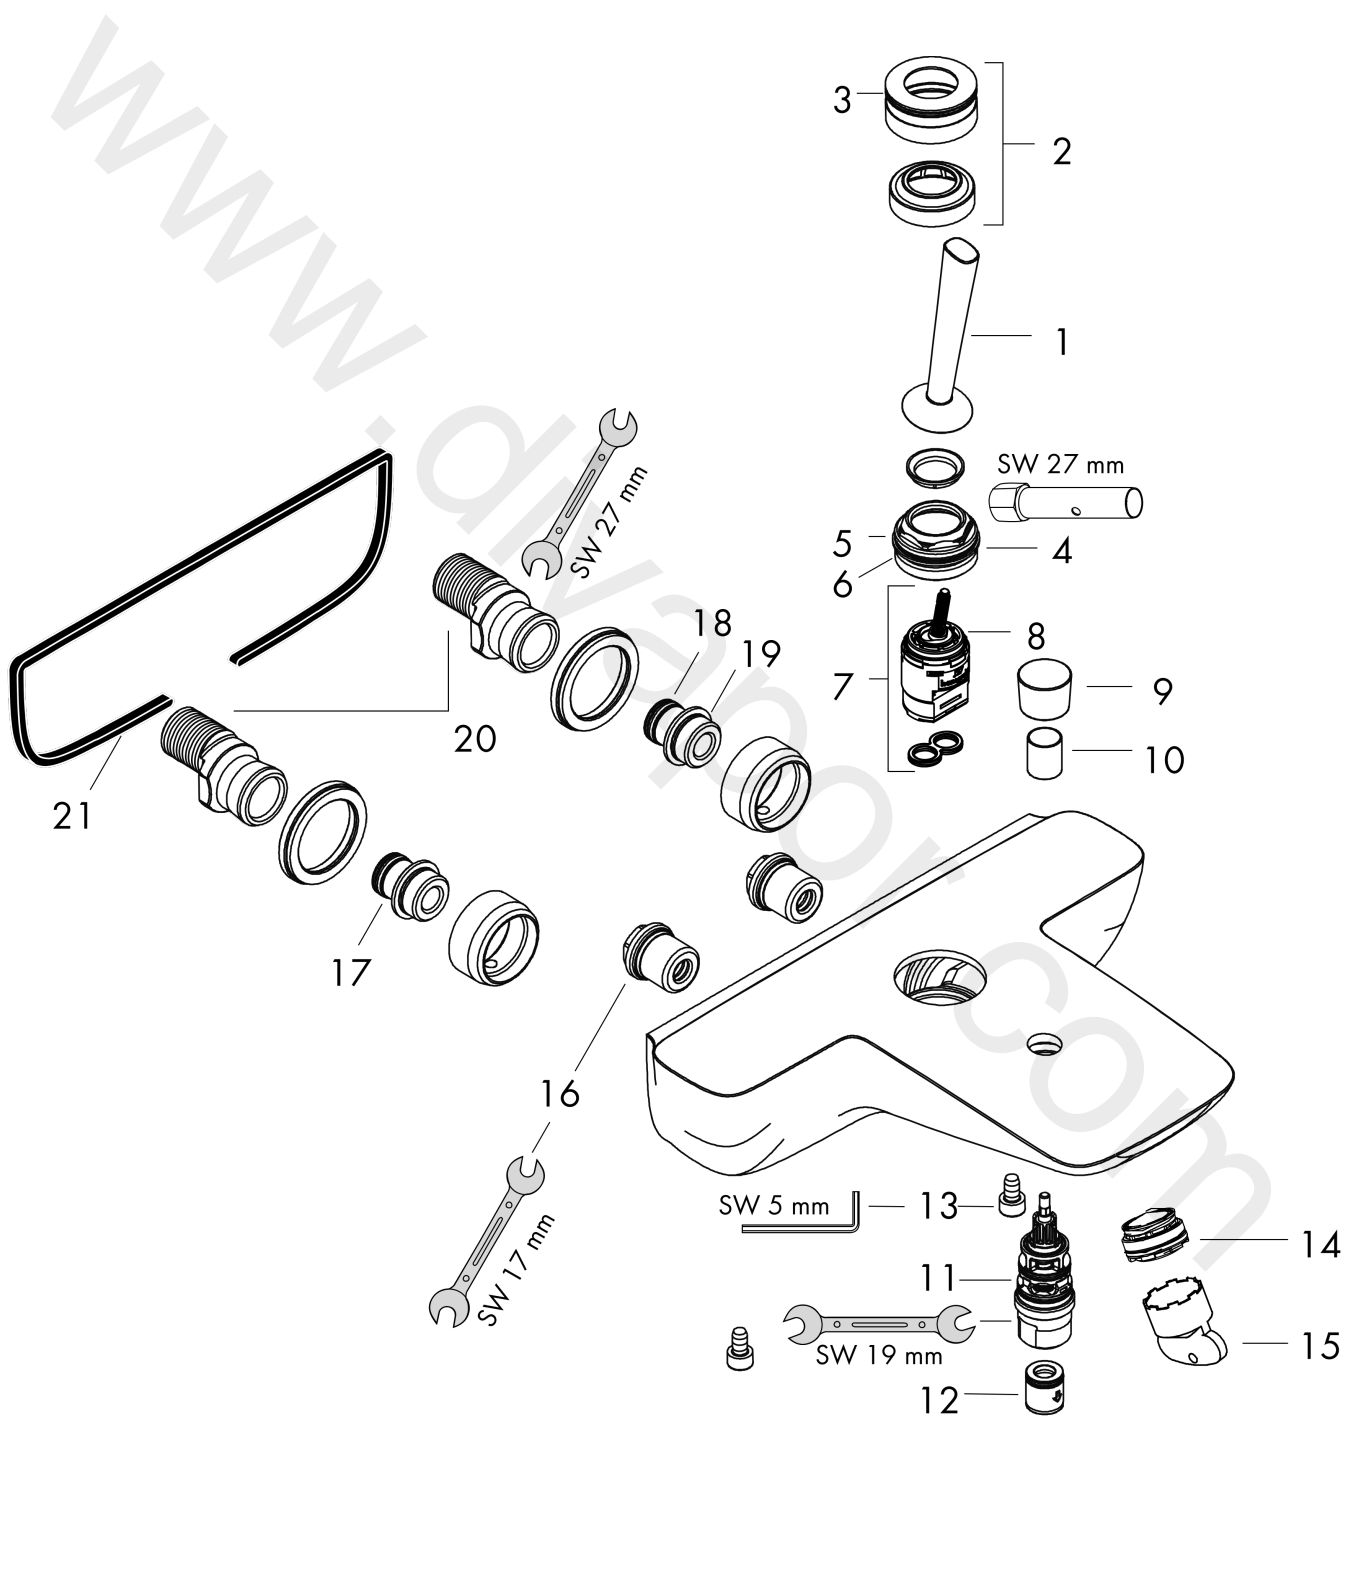

**PuraVida**  
**Single lever bath mixer for exposed installation**  
 Surfaces: Article Number: **15472400**

**Exploded Drawing**

Year of production: **01/10 - 08/13**

**PuraVida**  
**Single lever bath mixer for exposed installation**  
 Surfaces: Article Number: **15472400**

### Spare part list

Year of production: **01/10 - 08/13**

Pos.	Description	Article Number	Price	PU
1	handle	95287000	£ 79,00	1
2	escutcheon Ø 37 mm	95288000	£ 51,00	1
3	O-ring 33x1,5	98164000	£ 3,30	1
4	nut	97157000	£ 20,50	1
5	O-ring 30x1,5	98433000	£ 3,30	1
6	O-Ring 30x2	98186000	£ 3,30	1
7	cartridge, assy	96783000	£ 96,00	1
8	O-ring 21,95x1,78	95169000	£ 3,30	1
9	diverter knob	95284000	£ 43,00	1
10	sleeve	97738000	£ 6,10	1
11	selector assy	94077000	£ 43,00	1
12	set of non return valves DW 15	94074000	£ 16,10	1
13	hexagon socket screw M6x10	92847000	£ 3,30	1
14	aerator M24x1 (30 l/min)	98998000	£ 35,00	1
15	special tool	95290000	£ 9,00	1
16	noise reduction with screw	98721000	£ 35,00	1
17	connecting thread	97236000	£ 13,30	1
18	O-Ring 13x3	98184000	£ 3,30	1
19	O-ring 17x1,5	98137000	£ 3,30	1
20	set of S-unions	94136000	£ 64,00	1
21	seal	97530000	£ 6,10	1
a	service tool for disassembling the handle	92124000	£ 137,00	1
b	diverter fixing device	97211000	£ 3,30	1