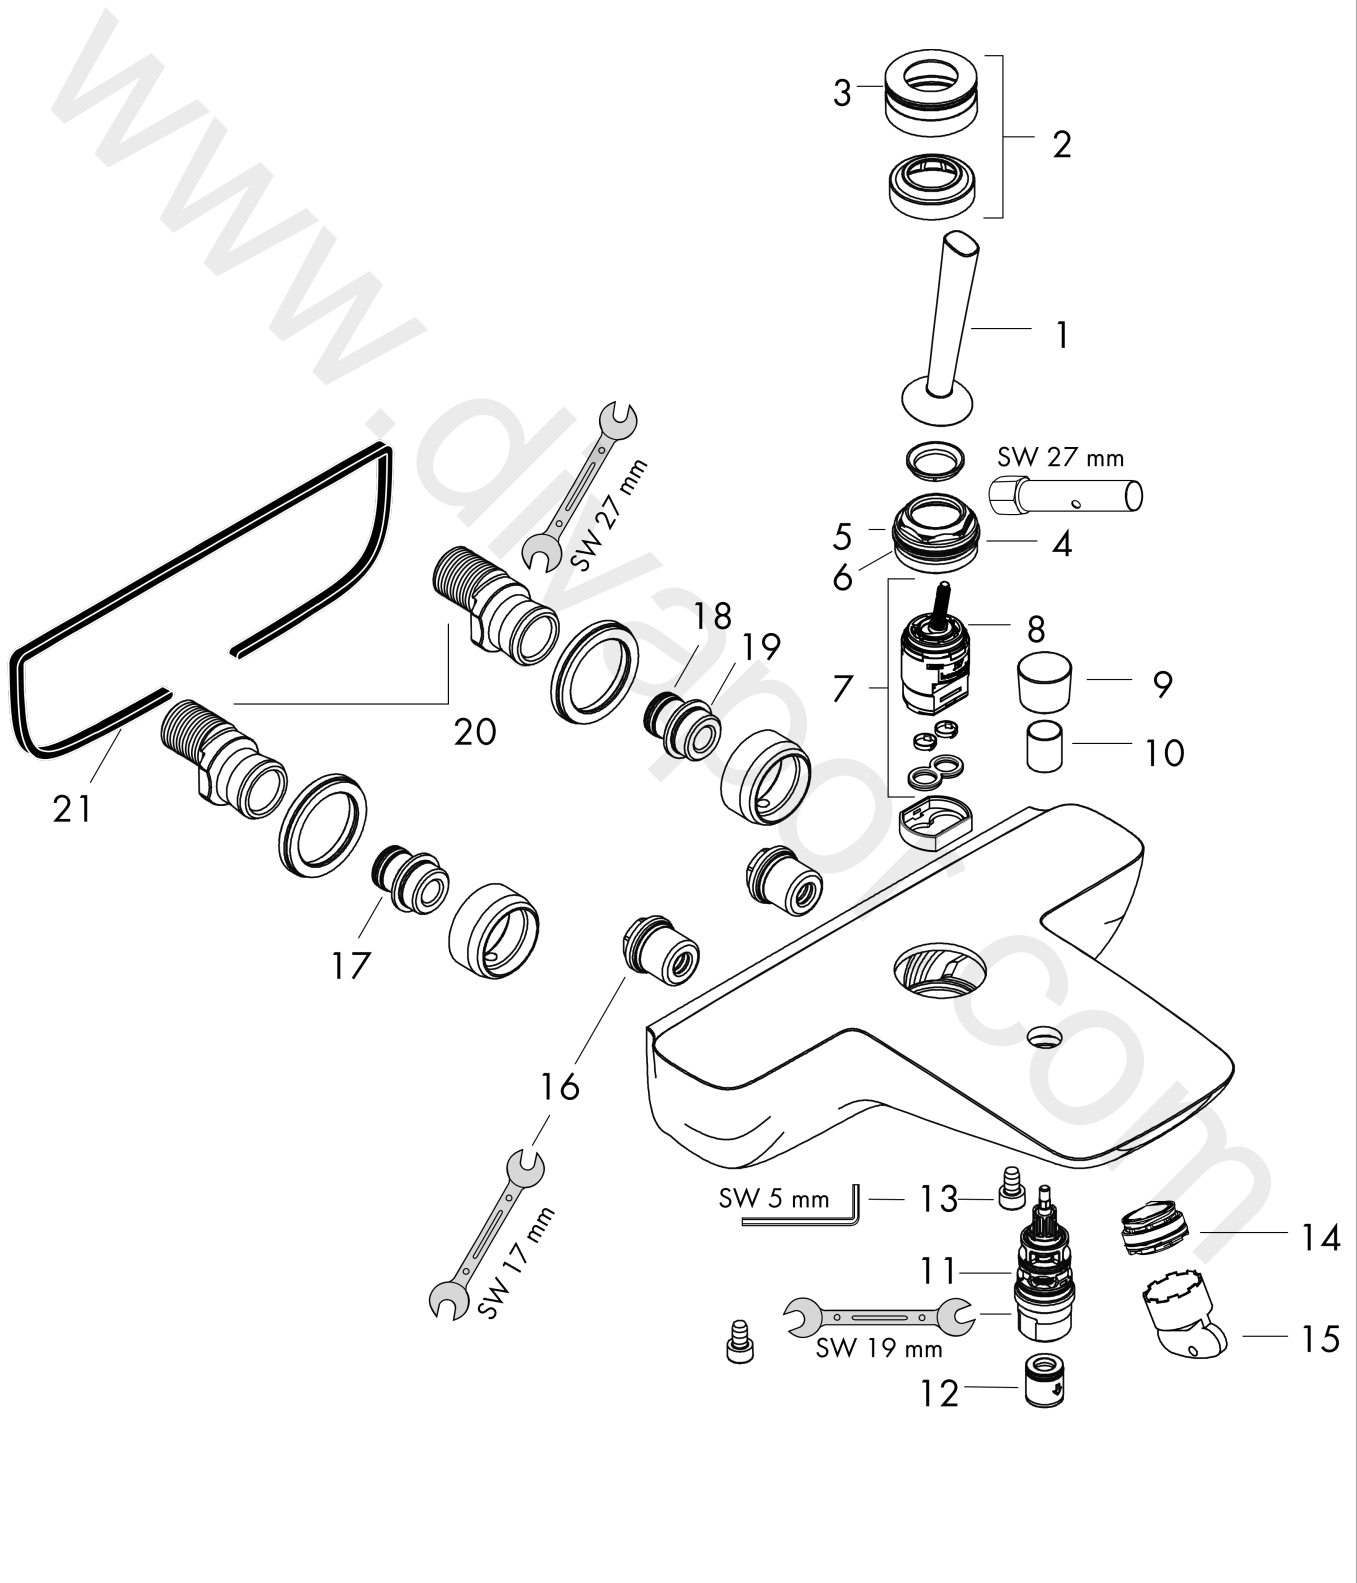

PuraVida
Single lever bath mixer for exposed installation
 Surfaces: Article Number: **15472000**

Exploded Drawing

Year of production: **09/13 - 04/20**

PuraVida
Single lever bath mixer for exposed installation
 Surfaces: Article Number: **15472000**

Spare part list

Year of production: **09/13 - 04/20**

Pos.	Description	Article Number	Price	PU
1	handle	95287000	£ 79,00	1
2	escutcheon Ø 37 mm	95288000	£ 51,00	1
3	O-ring 33x1,5	98164000	£ 3,30	1
4	nut	97157000	£ 20,50	1
5	O-ring 30x1,5	98433000	£ 3,30	1
6	O-Ring 30x2	98186000	£ 3,30	1
7	cartridge, assy	96339000	£ 79,00	1
8	O-ring 21,95x1,78	95169000	£ 3,30	1
9	diverter knob	95284000	£ 43,00	1
10	sleeve	97738000	£ 6,10	1
11	selector assy	94077000	£ 43,00	1
12	set of non return valves DW 15	94074000	£ 16,10	1
13	hexagon socket screw M6x10	92847000	£ 3,30	1
14	aerator M24x1 (30 l/min)	98998000	£ 35,00	1
15	special tool	95290000	£ 9,00	1
16	noise reduction with screw	98721000	£ 35,00	1
17	connecting thread	97236000	£ 13,30	1
18	O-Ring 13x3	98184000	£ 3,30	1
19	O-ring 17x1,5	98137000	£ 3,30	1
20	set of S-unions	94136000	£ 64,00	1
21	seal	97530000	£ 6,10	1
a	service tool for disassembling the handle	92124000	£ 137,00	1
b	diverter fixing device	97211000	£ 3,30	1