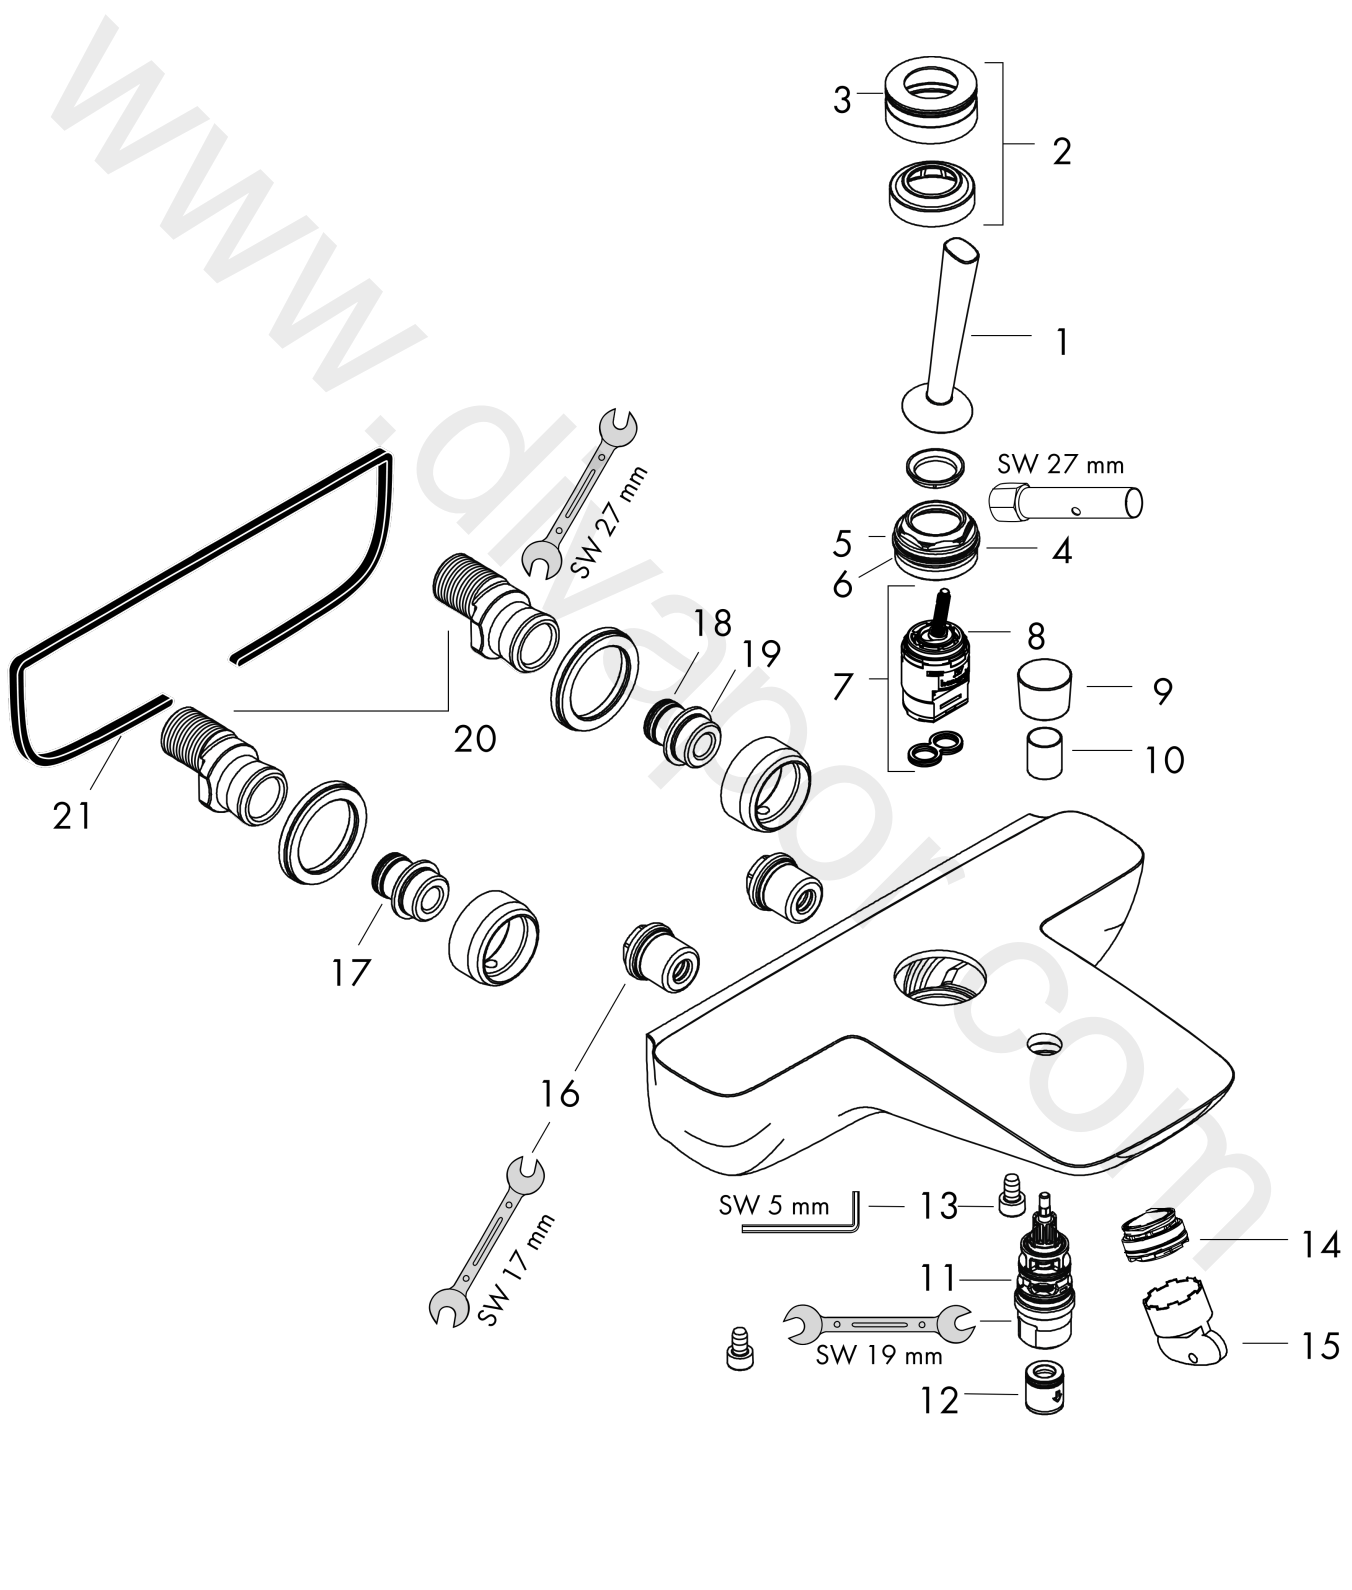

PuraVida
Single lever bath mixer for exposed installation
 Surfaces: Article Number: **15472000**

Exploded Drawing

Year of production: **07/09 - 08/13**

PuraVida
Single lever bath mixer for exposed installation
 Surfaces: Article Number: **15472000**

Spare part list

Year of production: **07/09 - 08/13**

Pos.	Description	Article Number	Price	PU
1	handle	95287000	£ 79,00	1
2	escutcheon Ø 37 mm	95288000	£ 51,00	1
3	O-ring 33x1,5	98164000	£ 3,30	1
4	nut	97157000	£ 20,50	1
5	O-ring 30x1,5	98433000	£ 3,30	1
6	O-Ring 30x2	98186000	£ 3,30	1
7	cartridge, assy	96783000	£ 96,00	1
8	O-ring 21,95x1,78	95169000	£ 3,30	1
9	diverter knob	95284000	£ 43,00	1
10	sleeve	97738000	£ 6,10	1
11	selector assy	94077000	£ 43,00	1
12	set of non return valves DW 15	94074000	£ 16,10	1
13	hexagon socket screw M6x10	92847000	£ 3,30	1
14	aerator M24x1 (30 l/min)	98998000	£ 35,00	1
15	special tool	95290000	£ 9,00	1
16	noise reduction with screw	98721000	£ 35,00	1
17	connecting thread	97236000	£ 13,30	1
18	O-Ring 13x3	98184000	£ 3,30	1
19	O-ring 17x1,5	98137000	£ 3,30	1
20	set of S-unions	94136000	£ 64,00	1
21	seal	97530000	£ 6,10	1
a	service tool for disassembling the handle	92124000	£ 137,00	1
b	diverter fixing device	97211000	£ 3,30	1