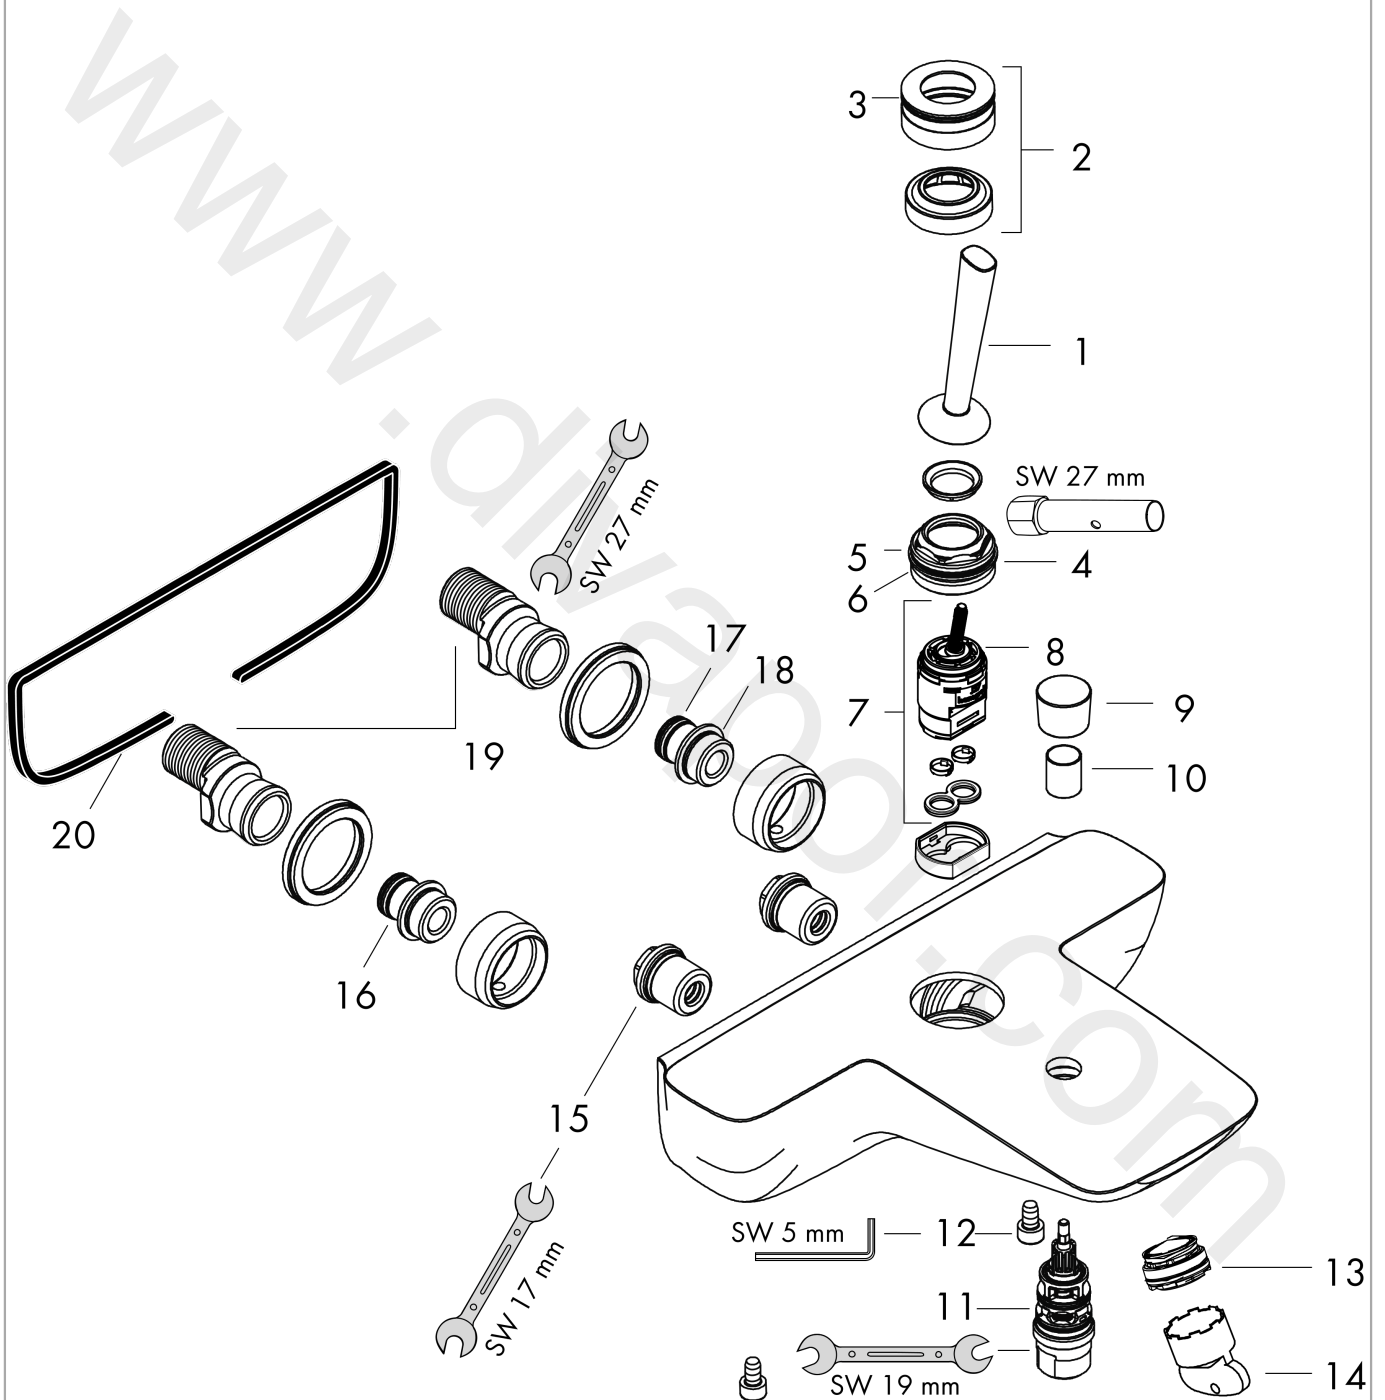

PuraVida
Single lever bath mixer for exposed installation
 Surfaces: Article Number: **15472000**

Exploded Drawing

Year of production: **05/20 - 06/22**

PuraVida
Single lever bath mixer for exposed installation
 Surfaces: Article Number: **15472000**

Spare part list

Year of production: **05/20 - 06/22**

Pos.	Description	Article Number	Price	PU
1	handle	95287000	£ 79,00	1
2	escutcheon Ø 37 mm	95288000	£ 51,00	1
3	O-ring 33x1,5	98164000	£ 3,30	1
4	nut	97157000	£ 20,50	1
5	O-ring 30x1,5	98433000	£ 3,30	1
6	O-Ring 30x2	98186000	£ 3,30	1
7	cartridge, assy	96339000	£ 79,00	1
8	O-ring 21,95x1,78	95169000	£ 3,30	1
9	diverter knob	95284000	£ 43,00	1
10	sleeve	97738000	£ 6,10	1
11	selector assy	94077000	£ 43,00	1
12	hexagon socket screw M6x10	92847000	£ 3,30	1
13	aerator M24x1 (30 l/min)	98998000	£ 35,00	1
14	special tool	95290000	£ 9,00	1
15	noise reduction with screw	98721000	£ 35,00	1
16	connecting thread	97236000	£ 13,30	1
17	O-Ring 13x3	98184000	£ 3,30	1
18	O-ring 17x1,5	98137000	£ 3,30	1
19	set of S-unions	94136000	£ 64,00	1
20	seal	97530000	£ 6,10	1
a	service tool for disassembling the handle	92124000	£ 137,00	1
b	diverter fixing device	97211000	£ 3,30	1