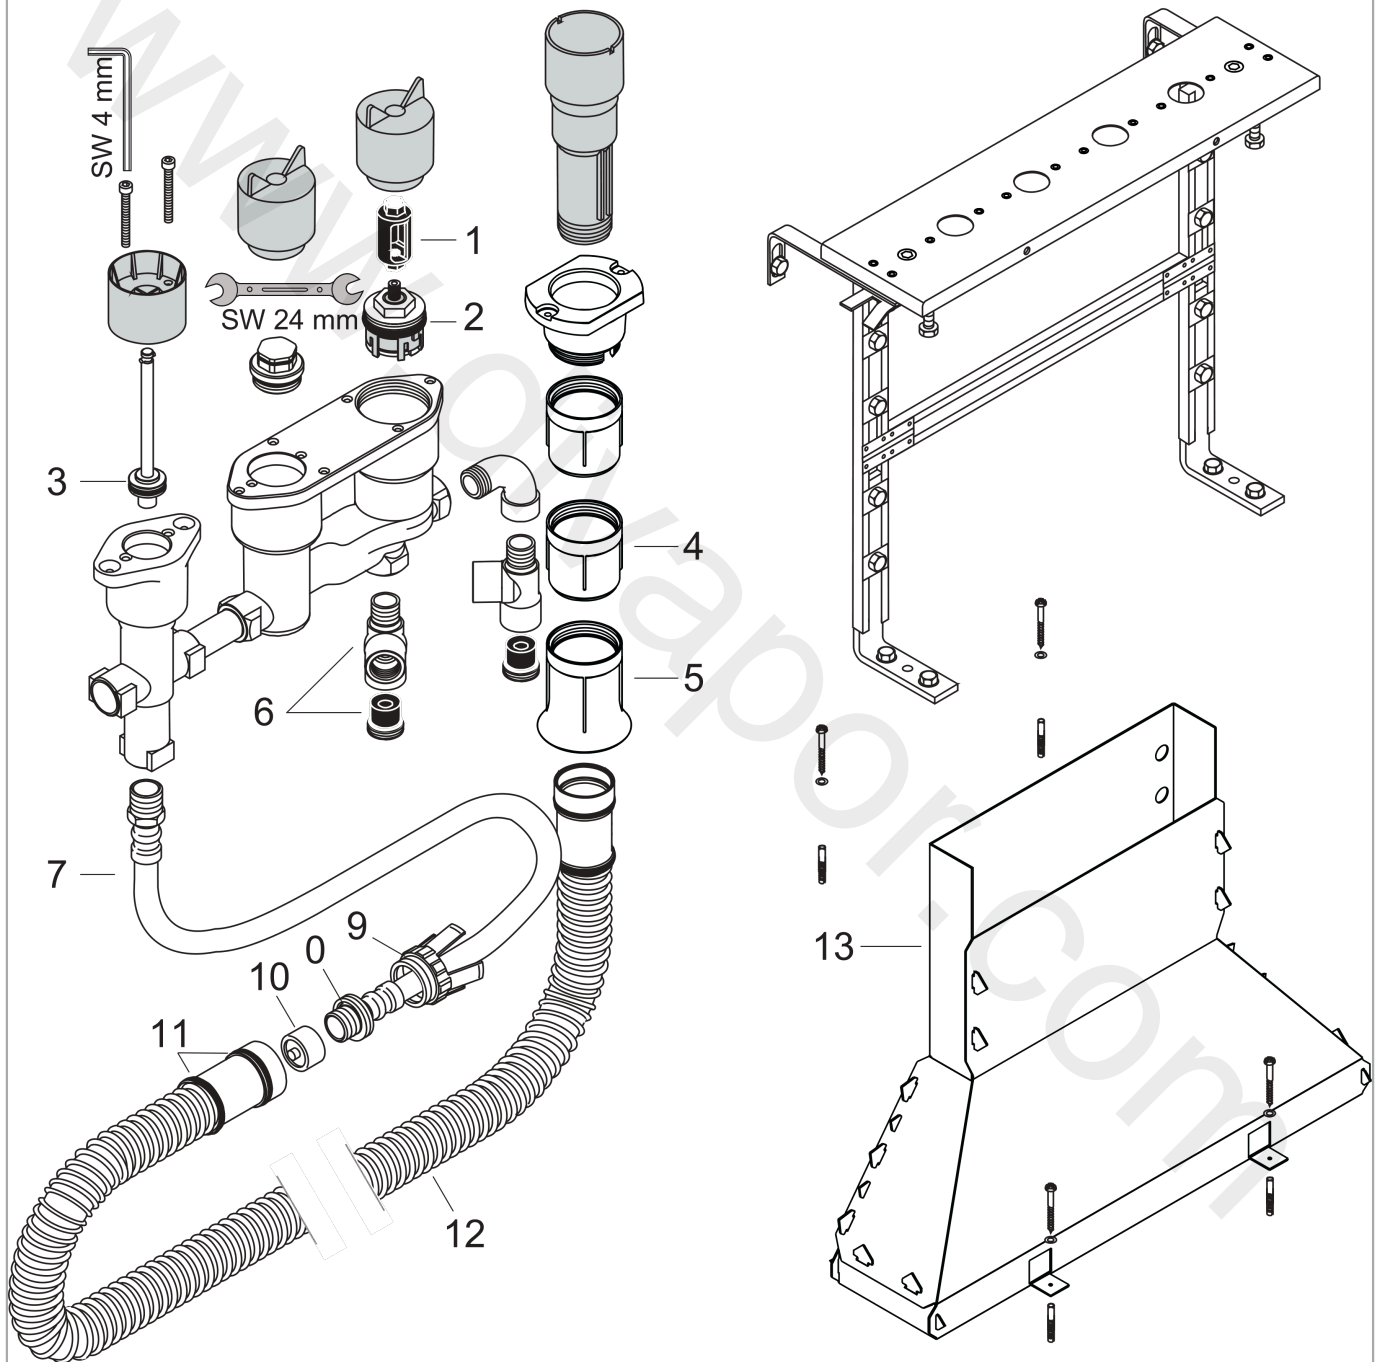

Basic set for 4-hole tile mounted thermostat

Surfaces: Article Number: 15465180

Exploded Drawing

Year of production: 09/98 - 05/18

Basic set for 4-hole tile mounted thermostat

Surfaces: Article Number: **15465180**

Spare part list

Year of production: **09/98 - 05/18**

Pos.	Description	Article Number	Price	PU
1	adapter for handle	97409000	£ 25,00	1
2	cartridge Duostop	96262000	£ 96,00	1
3	O-ring 20x2,5	92602000	£ 6,10	1
4	sleeve	98806000	£ 6,10	1
5	guide tube	98807000	£ 6,10	1
6	connection angel	97655000	£ 43,00	1
7	pressure hose	94174000	£ 64,00	1
8	expended nut for Secuflex	96074000	£ 9,00	1
9	O-ring 27x2,5	98149000	£ 3,30	1
10	plug	97568000	£ 9,00	1
11	O-ring 35x3	98435000	£ 3,30	1
12	Secuflex hose 2,25 m	94108000	£ 173,00	1
13	Secuflexbox	28389000	£ 64,00	1