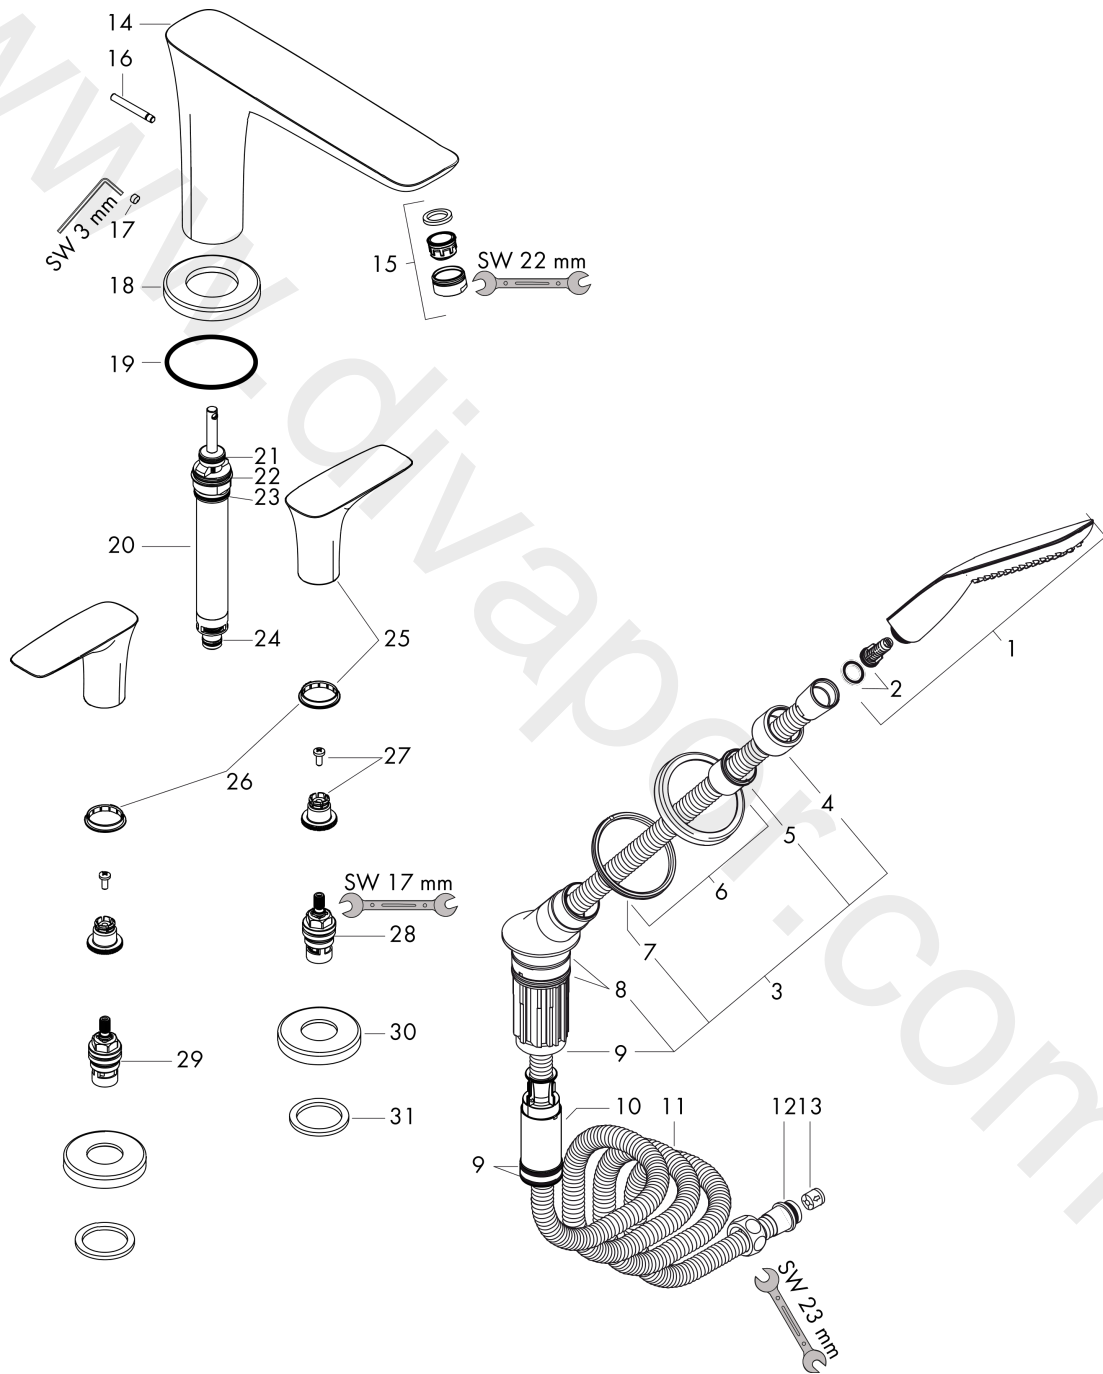

PuraVida

4-hole rim mounted bath mixer

Surfaces: Article Number: **15446400**

Exploded Drawing

Year of production: **05/11 - 02/17**

PuraVida

4-hole rim mounted bath mixer

Surfaces: Article Number: **15446400**

Spare part list

Year of production: **05/11 - 02/17**

Pos.	Description	Article Number	Price	PU
1	handshower	28558400	£ 157,00	1
2	filter insert	97708000	£ 6,10	1
3	shower holder, assy	95996000	£ 137,00	1
4	nut	97584000	£ 16,10	1
5	insert for shower holder	96942000	£ 13,30	1
6	escutcheon for shower holder	95753000	£ 64,00	1
7	nut	97149000	£ 13,30	1
8	O-ring 38x2	98396000	£ 3,30	1
9	O-Ring 28x2	98194000	£ 3,30	1
10	hose brake	98656000	£ 20,50	1
11	shower hose 2,00 m	94148000	£ 79,00	1
12	O-ring 11x2	98127000	£ 3,30	1
13	set of non return valves DW 15	94074000	£ 16,10	1
14	spout cpl.	95798400	£ 830,00	1
15	aerator swivelling M24x1 (30 l/min)	95565000	£ 13,30	1
16	diverter knob	98707000	£ 25,00	1
17	hollow set screw M6x5	98447000	£ 3,30	1
18	escutcheon Ø 70 mm	97779000	£ 79,00	1
19	O-ring 58x3	98202000	£ 3,30	1
20	selector assy	96775000	£ 79,00	1
21	O-Ring 14x2,5	98189000	£ 3,30	1
22	O-Ring 23x2,5	98183000	£ 3,30	1
23	O-Ring 22x2	98185000	£ 3,30	1
24	O-ring 9x2,5	98217000	£ 3,30	1
25	handle	95818400	£ 224,00	1
26	set of color-rings cold / hot water	95819000	£ 13,30	1
27	handle fixing set	94184000	£ 6,10	1
28	shut off unit left closing	94008000	£ 43,00	1
29	shut off unit right closing	94009000	£ 43,00	1
30	escutcheon	31098000	£ 43,00	1
31	flat seal	98749000	£ 6,10	1
a	concealed item	13444180	£ 1.270,00	1
b	sleeve	98806000	£ 6,10	1