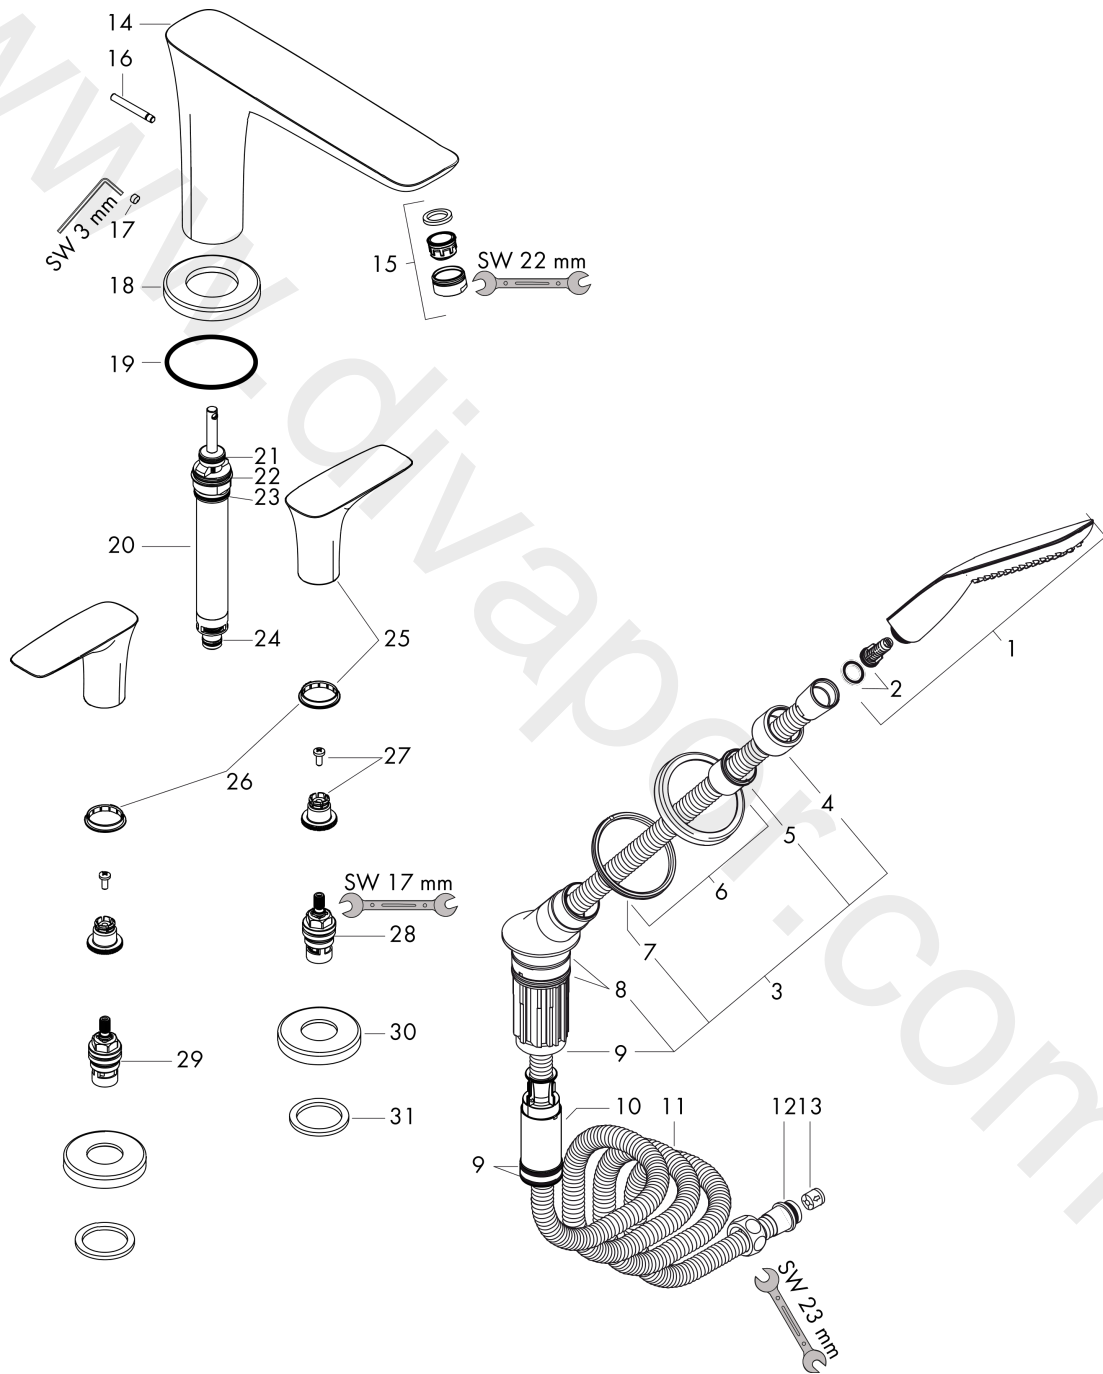

PuraVida

4-hole rim mounted bath mixer

Surfaces: Article Number: **15446000**

Exploded Drawing

Year of production: **05/11 - 04/21**

PuraVida

4-hole rim mounted bath mixer

Surfaces: Article Number: **15446000**

Spare part list

Year of production: **05/11 - 04/21**

Pos.	Description	Article Number	Price	PU
1	handshower	28558000	£ 157,00	1
2	filter insert	97708000	£ 6,10	1
3	shower holder, assy	95996000	£ 137,00	1
4	nut	97584000	£ 16,10	1
5	insert for shower holder	96942000	£ 13,30	1
6	escutcheon for shower holder	95753000	£ 64,00	1
7	nut	97149000	£ 13,30	1
8	O-ring 38x2	98396000	£ 3,30	1
9	O-Ring 28x2	98194000	£ 3,30	1
10	hose brake	98656000	£ 20,50	1
11	shower hose 2,00 m	94148000	£ 79,00	1
12	O-ring 11x2	98127000	£ 3,30	1
13	set of non return valves DW 15	94074000	£ 16,10	1
14	spout cpl.	95798000	£ 830,00	1
15	aerator swivelling M24x1 (30 l/min)	95565000	£ 13,30	1
16	diverter knob	98707000	£ 25,00	1
17	hollow set screw M6x5	98447000	£ 3,30	1
18	escutcheon Ø 70 mm	97779000	£ 79,00	1
19	O-ring 58x3	98202000	£ 3,30	1
20	selector assy	96775000	£ 79,00	1
21	O-Ring 14x2,5	98189000	£ 3,30	1
22	O-Ring 23x2,5	98183000	£ 3,30	1
23	O-Ring 22x2	98185000	£ 3,30	1
24	O-ring 9x2,5	98217000	£ 3,30	1
25	handle	95818000	£ 224,00	1
26	set of color-rings cold / hot water	95819000	£ 13,30	1
27	handle fixing set	94184000	£ 6,10	1
28	shut off unit left closing	94008000	£ 43,00	1
29	shut off unit right closing	94009000	£ 43,00	1
30	escutcheon	31098000	£ 43,00	1
31	flat seal	98749000	£ 6,10	1
a	concealed item	13444180	£ 1.270,00	1
b	sleeve	98806000	£ 6,10	1