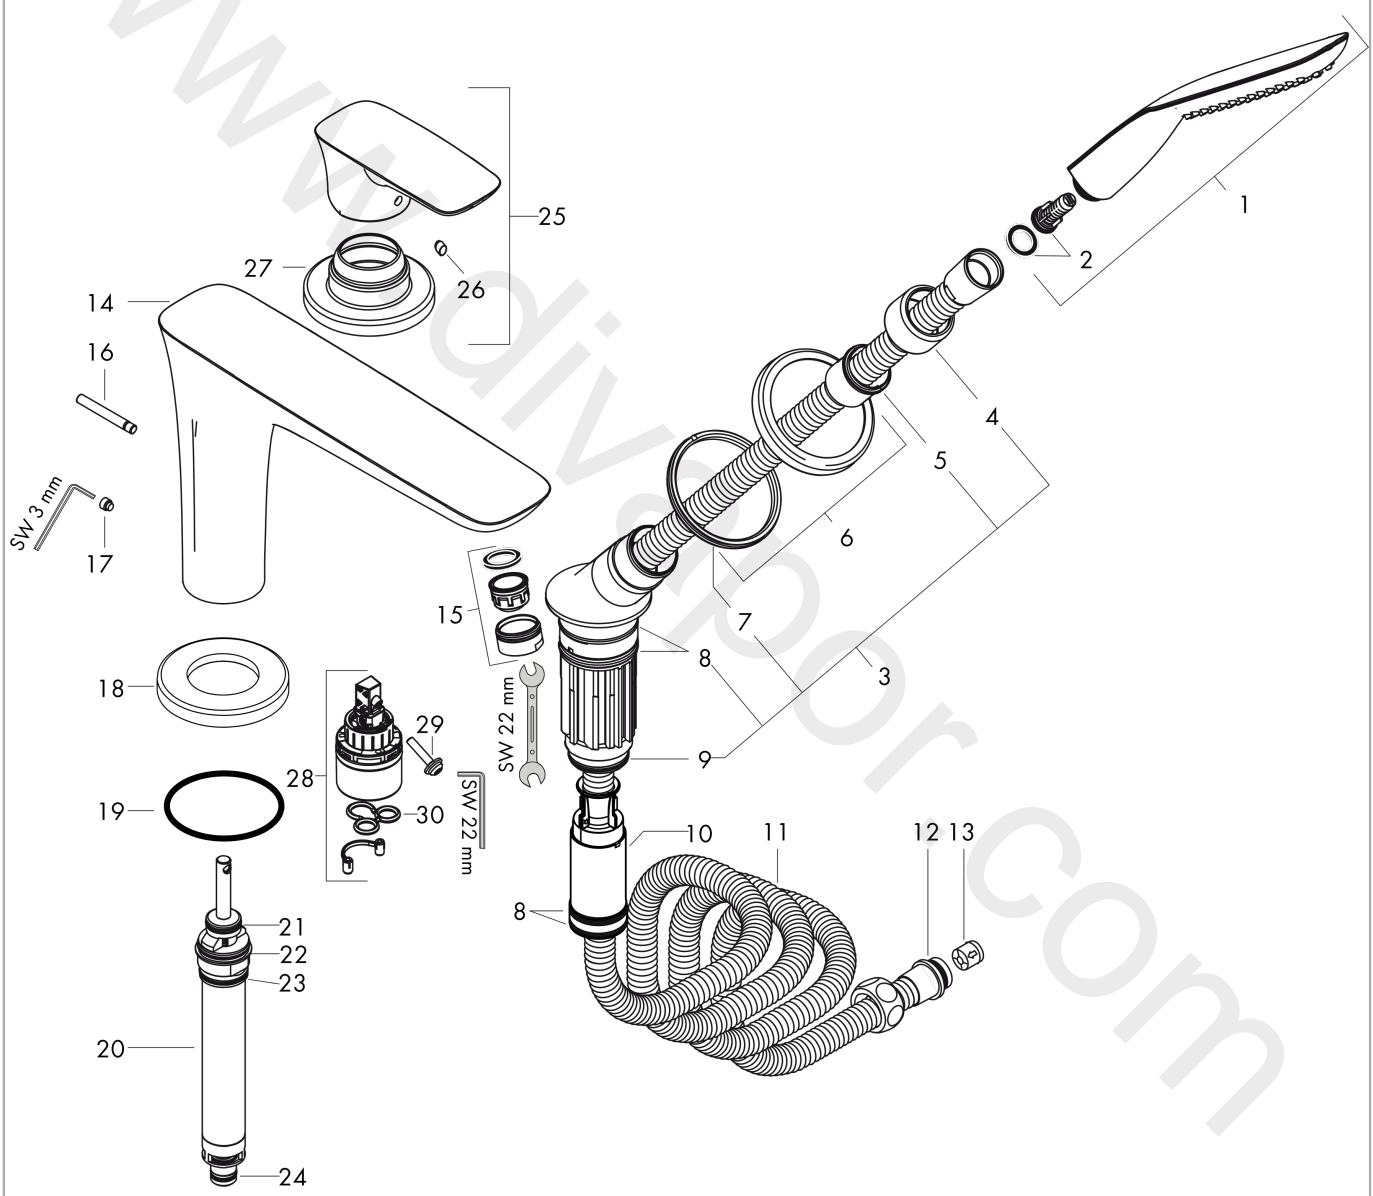

PuraVida
3-hole rim mounted single lever bath mixer
 Surfaces: Article Number: **15432400**

Exploded Drawing

Year of production: **07/11 - 06/22**

PuraVida

3-hole rim mounted single lever bath mixer

Surfaces: Article Number: **15432400**

Spare part list

Year of production: **07/11 - 06/22**

Pos.	Description	Article Number	Price	PU
1	handshower	28558400	£ 157,00	1
2	filter insert	97708000	£ 6,10	1
3	shower holder, assy	95996000	£ 137,00	1
4	nut	97584000	£ 16,10	1
5	insert for shower holder	96942000	£ 13,30	1
6	escutcheon for shower holder	95753000	£ 64,00	1
7	nut	97149000	£ 13,30	1
8	O-ring 38x2	98396000	£ 3,30	1
9	O-Ring 28x2	98194000	£ 3,30	1
10	hose brake	98656000	£ 20,50	1
11	shower hose 2,00 m	94148000	£ 79,00	1
12	O-ring 11x2	98127000	£ 3,30	1
13	set of non return valves DW 15	94074000	£ 16,10	1
14	spout cpl.	95798400	£ 830,00	1
15	aerator swivelling M24x1 (30 l/min)	95565000	£ 13,30	1
16	diverter knob	98707000	£ 25,00	1
17	hollow set screw M6x5	98447000	£ 3,30	1
18	escutcheon Ø 70 mm	97779000	£ 79,00	1
19	O-ring 58x3	98202000	£ 3,30	1
20	selector assy	96775000	£ 79,00	1
21	O-Ring 14x2,5	98189000	£ 3,30	1
22	O-Ring 23x2,5	98183000	£ 3,30	1
23	O-Ring 22x2	98185000	£ 3,30	1
24	O-ring 9x2,5	98217000	£ 3,30	1
25	handle	95273400	£ 224,00	1
26	screw cover	96338000	£ 3,30	1
27	escutcheon	95797000	£ 35,00	1
28	cartridge, assy	92730000	£ 35,00	1
29	locking screw for handle	95140000	£ 6,10	1
30	seal	95008000	£ 9,00	1
a	concealed item	13437180	£ 1.090,00	1