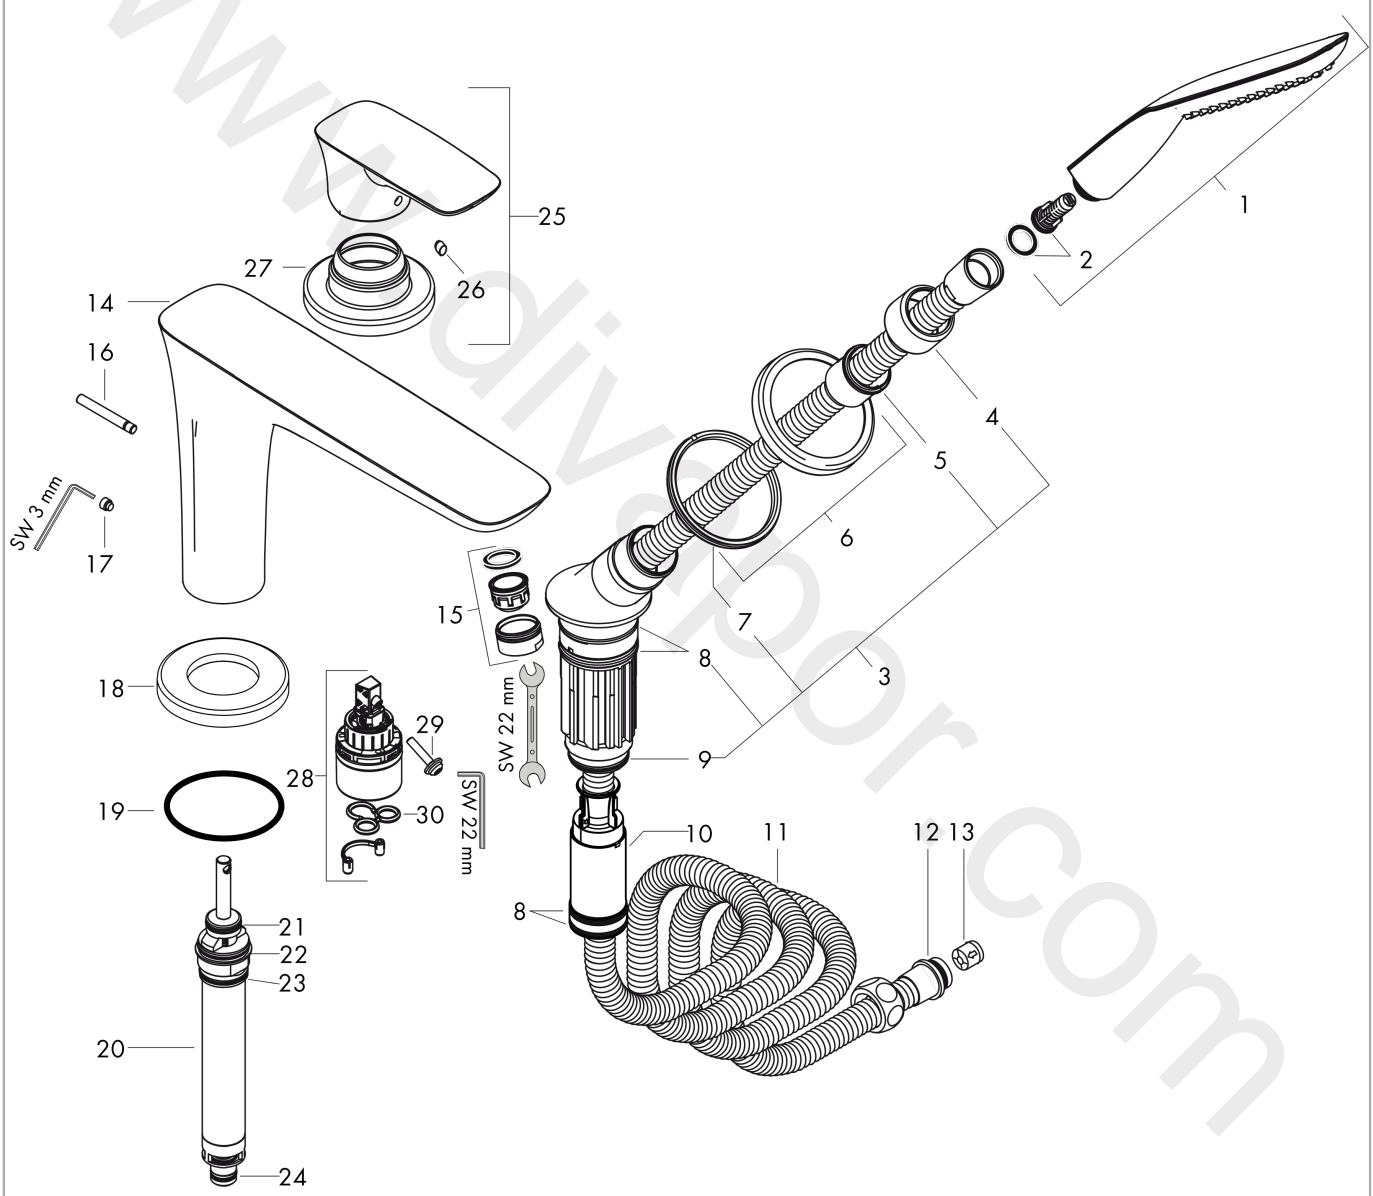

PuraVida
3-hole rim mounted single lever bath mixer
 Surfaces: Article Number: **15432000**

Exploded Drawing

Year of production: **07/11 - 06/22**

PuraVida**3-hole rim mounted single lever bath mixer**Surfaces: Article Number: **15432000****Spare part list**Year of production: **07/11 - 06/22**

Pos.	Description	Article Number	Price	PU
1	handshower	28558000	£ 157,00	1
2	filter insert	97708000	£ 6,10	1
3	shower holder, assy	95996000	£ 137,00	1
4	nut	97584000	£ 16,10	1
5	insert for shower holder	96942000	£ 13,30	1
6	escutcheon for shower holder	95753000	£ 64,00	1
7	nut	97149000	£ 13,30	1
8	O-ring 38x2	98396000	£ 3,30	1
9	O-Ring 28x2	98194000	£ 3,30	1
10	hose brake	98656000	£ 20,50	1
11	shower hose 2,00 m	94148000	£ 79,00	1
12	O-ring 11x2	98127000	£ 3,30	1
13	set of non return valves DW 15	94074000	£ 16,10	1
14	spout cpl.	95798000	£ 830,00	1
15	aerator swivelling M24x1 (30 l/min)	95565000	£ 13,30	1
16	diverter knob	98707000	£ 25,00	1
17	hollow set screw M6x5	98447000	£ 3,30	1
18	escutcheon Ø 70 mm	97779000	£ 79,00	1
19	O-ring 58x3	98202000	£ 3,30	1
20	selector assy	96775000	£ 79,00	1
21	O-Ring 14x2,5	98189000	£ 3,30	1
22	O-Ring 23x2,5	98183000	£ 3,30	1
23	O-Ring 22x2	98185000	£ 3,30	1
24	O-ring 9x2,5	98217000	£ 3,30	1
25	handle	95273000	£ 224,00	1
26	screw cover	96338000	£ 3,30	1
27	escutcheon	95797000	£ 35,00	1
28	cartridge, assy	92730000	£ 35,00	1
29	locking screw for handle	95140000	£ 6,10	1
30	seal	95008000	£ 9,00	1
a	concealed item	13437180	£ 1.090,00	1