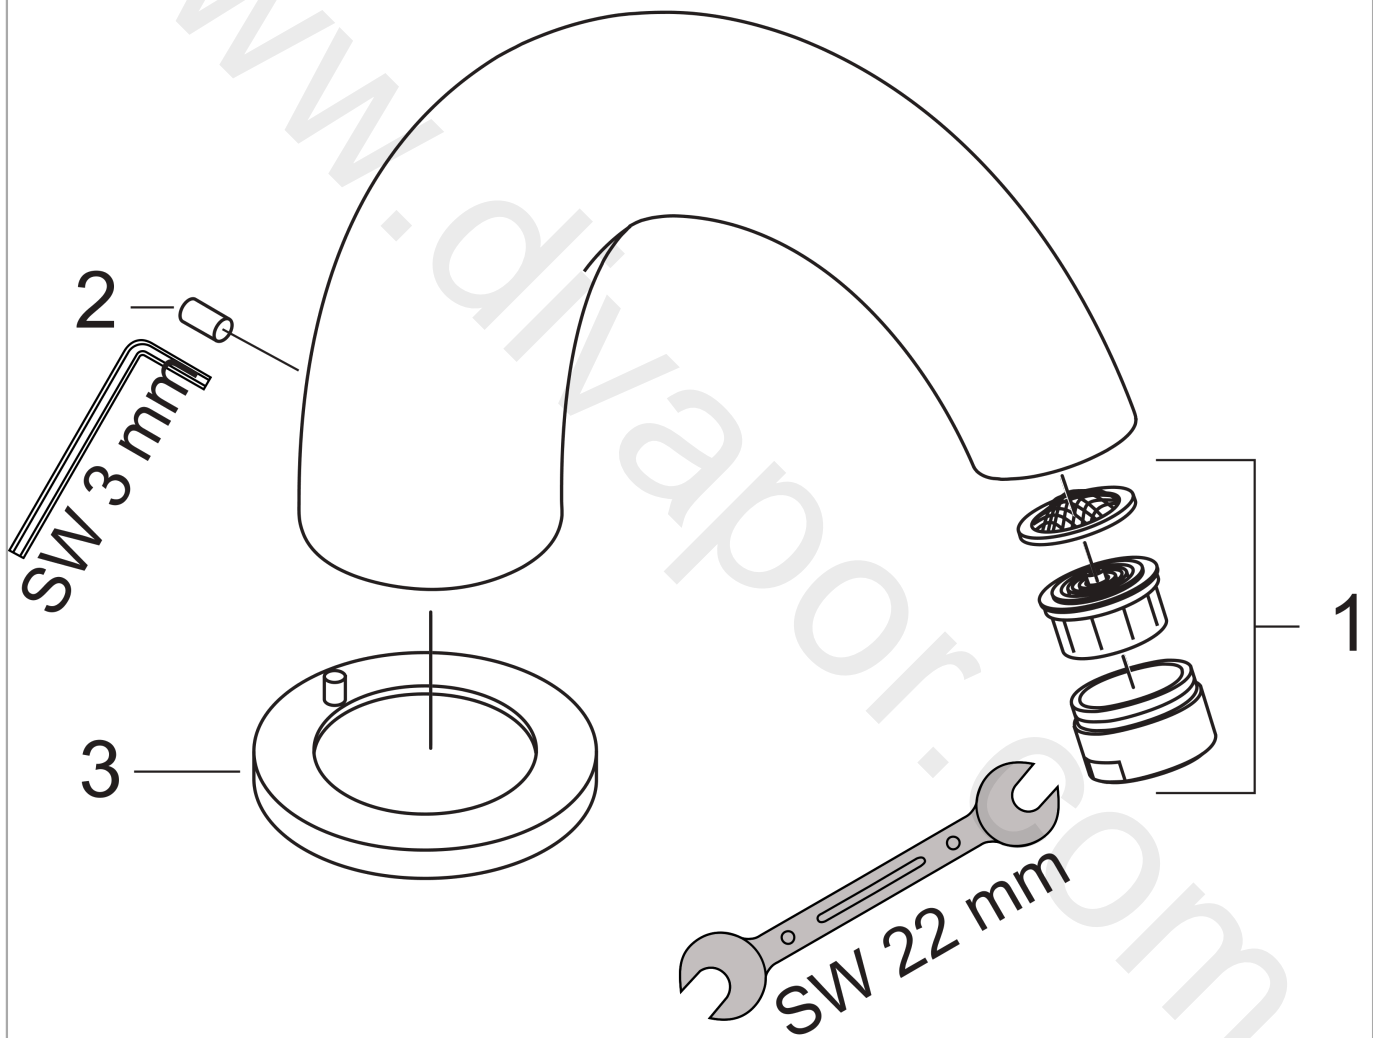

**Rim mounted bath spout**

Surfaces: Article Number: **15425000**

**Exploded Drawing**

Year of production: **07/01 - 12/14**

**Rim mounted bath spout**

Surfaces: Article Number: **15425000**

**Spare part list**

Year of production: **07/01 - 12/14**

<b>Pos.</b>	<b>Description</b>	<b>Article Number</b>	<b>Price</b>	<b>PU</b>
1	aerator M28x1 (25 l/min)	13485000	£ 20,50	1
2	hollow set screw M6x10 DIN 916	96029000	£ 3,30	1
3	escutcheon for spout	95023000	£ 20,50	1
a	selector housing	96125000	£ 231,00	1