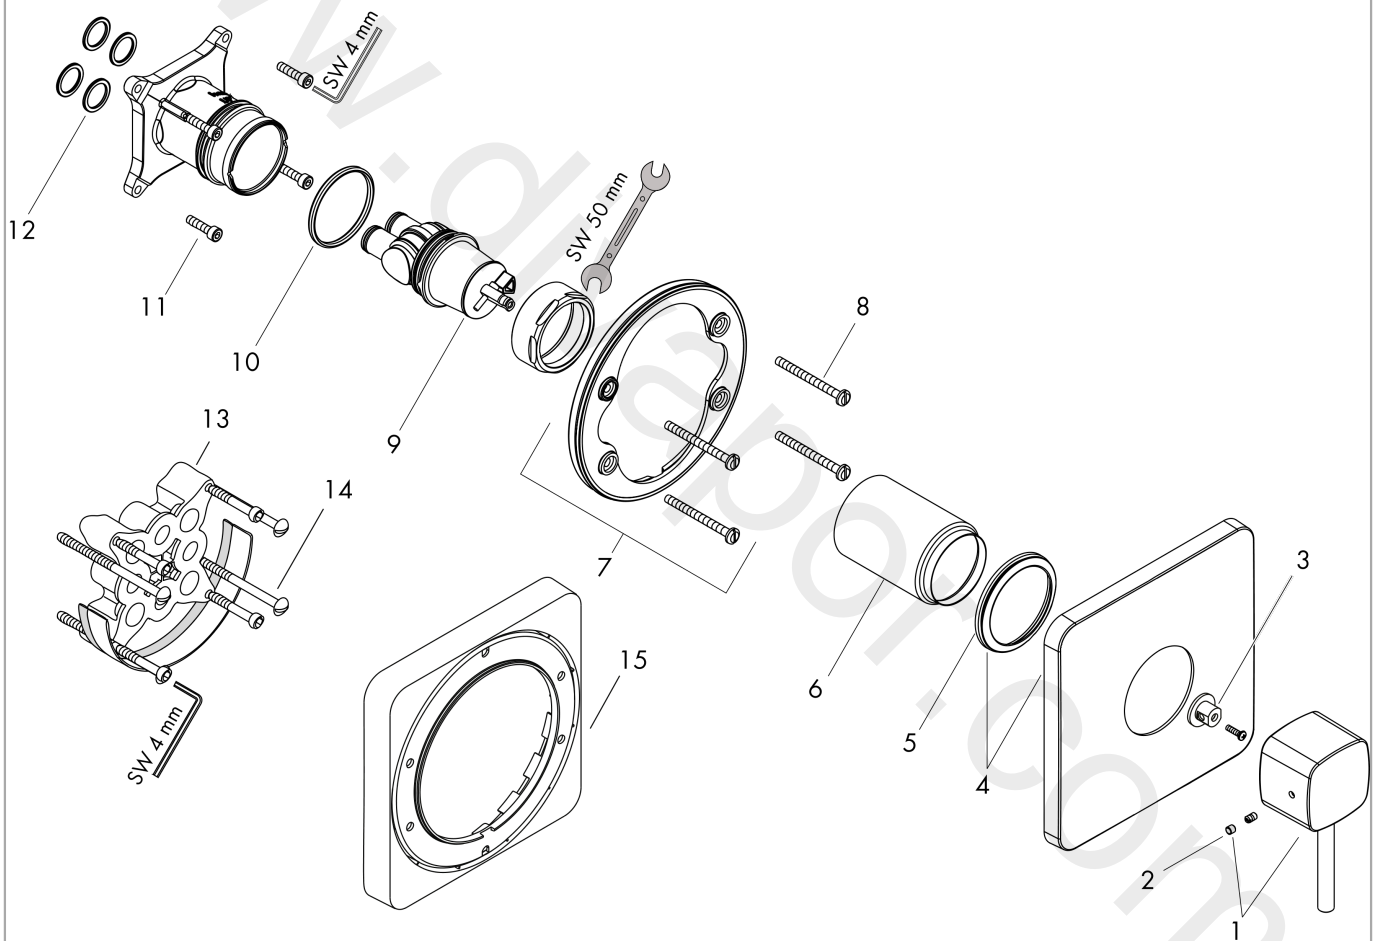

PuraVida

Pressure balance single lever shower mixer PuraVida for concealed installation

Surfaces: Article Number: **15407000**

Exploded Drawing

Year of production: **01/12 - 12/16**

PuraVida

Pressure balance single lever shower mixer PuraVida for concealed installation

Surfaces: Article Number: **15407000**

Spare part list

Year of production: 01/12 - 12/16

| Pos. | Description | Article Number | Price | PU |
|------|-----------------------|----------------|----------|----|
| 1 | handle | 92399000 | £ 370,00 | 1 |
| 2 | screw cover | 95181000 | £ 3,30 | 1 |
| 3 | adapter for handle | 92756000 | £ 16,10 | 1 |
| 4 | escutcheon | 88780000 | - | 1 |
| 5 | seal | 97752000 | £ 3,30 | 1 |
| 6 | sleeve | 88765000 | - | 1 |
| 7 | holder for escutcheon | 98793000 | £ 43,00 | 1 |
| 8 | set of fixing screws | 96454000 | £ 9,00 | 1 |
| 9 | cartridge, assy | 88727000 | £ 62,05 | 1 |
| 10 | O-Ring 48x3 | 95508000 | £ 3,30 | 1 |
| 11 | set of screws | 96525000 | £ 9,00 | 1 |
| 12 | O-ring 16x2 | 98133000 | £ 3,30 | 1 |
| 13 | extension 25 mm | 13595000 | £ 75,00 | 1 |
| 14 | set of fixing screws | 97747000 | £ 3,30 | 1 |
| 15 | extension 22 mm | 98860000 | £ 84,00 | 1 |
| a | concealed item | 01800180 | £ 163,00 | 1 |