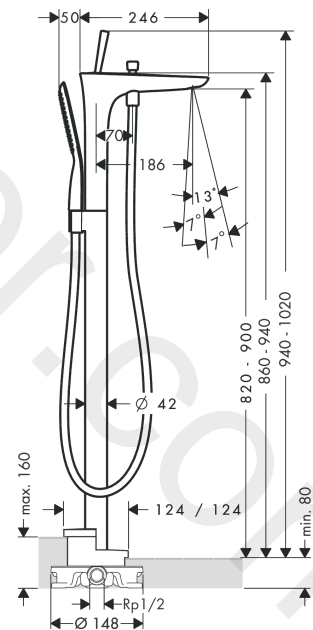

Scale drawing