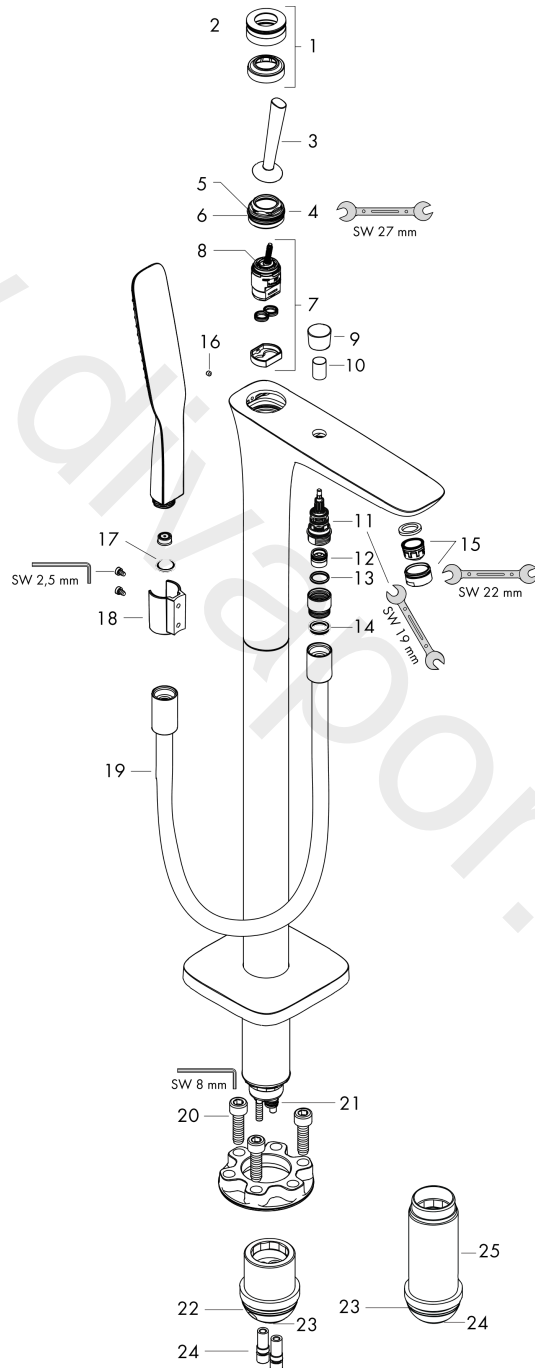

PuraVida
Single lever bath mixer floor-standing 2 ticks
 Finish: **Chrome** Article Number: **15406009**

Description

product features

- consists of: single lever bath mixer floor standing, baton hand shower, shower hose, shower holder
- 2 functions
- projection: 186 mm
- spray type mixer: normal spray
- spray type hand shower: RainAir
- maximum flow rate at 3 bar: 27,1 l/min
- flow rate for bath spout at 3 bar: 27,1 l/min
- flow rate of hand shower at 3 bar: 6,8 l/min
- diverter with automatic resetting
- protected against backflow, according to DIN EN 1717
- connection dimension: DN15
- connection type: basic set
- deck mounted
- min. operating pressure: 1 bar
- max. operating pressure: 10 bar

Exploded Drawing

Year of production: >04/20

PuraVida
Single lever bath mixer floor-standing 2 ticks
 Finish: **Chrome** Article Number: **15406009**

Spare part list

Year of production: >04/20

Pos.	Description	Article Number	Price	PU
1	escutcheon Ø 37 mm	95288000	£ 51,00	1
2	O-ring 33x1,5	98164000	£ 3,30	1
3	handle	95287000	£ 79,00	1
4	nut	97157000	£ 20,50	1
5	O-ring 30x1,5	98433000	£ 3,30	1
6	O-Ring 30x2	98186000	£ 3,30	1
7	cartridge, assy	96339000	£ 79,00	1
8	O-ring 21,95x1,78	95169000	£ 3,30	1
9	diverter knob	95284000	£ 43,00	1
10	sleeve	97979000	£ 16,10	1
11	selector	97978000	£ 64,00	1
12	non return valve	92839000	£ 16,10	1
13	O-Ring 14x2,5	98189000	£ 3,30	1
14	seal	98058000	£ 3,30	1
15	aerator swivelling M24x1 (30 l/min)	95565000	£ 13,30	1
16	hollow set screw M4x6	97767000	£ 3,30	1
17	filter packing	94246000	£ 3,30	1
18	shower holder, assy	96295000	£ 35,00	1
19	shower hose 1,25 m	28282000	£ 67,00	1
20	hexagon socket screw M10x35	97670000	£ 16,10	1
21	O-ring 9x1,5	98117000	£ 3,30	1
22	O-ring 44x2,5	98162000	£ 3,30	1
23	O-ring 29x3	98371000	£ 6,10	1
24	O-ring 7x2	98419000	£ 3,30	1
25	extension set 60 mm	97686000	£ 320,00	1
a	service tool for disassembling the handle	92124000	£ 137,00	1