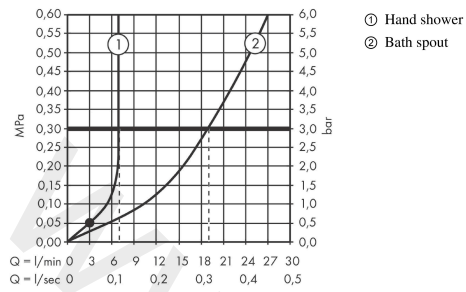

PuraVida
Single lever bath mixer floor-standing 2 ticks
Finish: **Chrome** Article Number: **15406009**

Flowchart