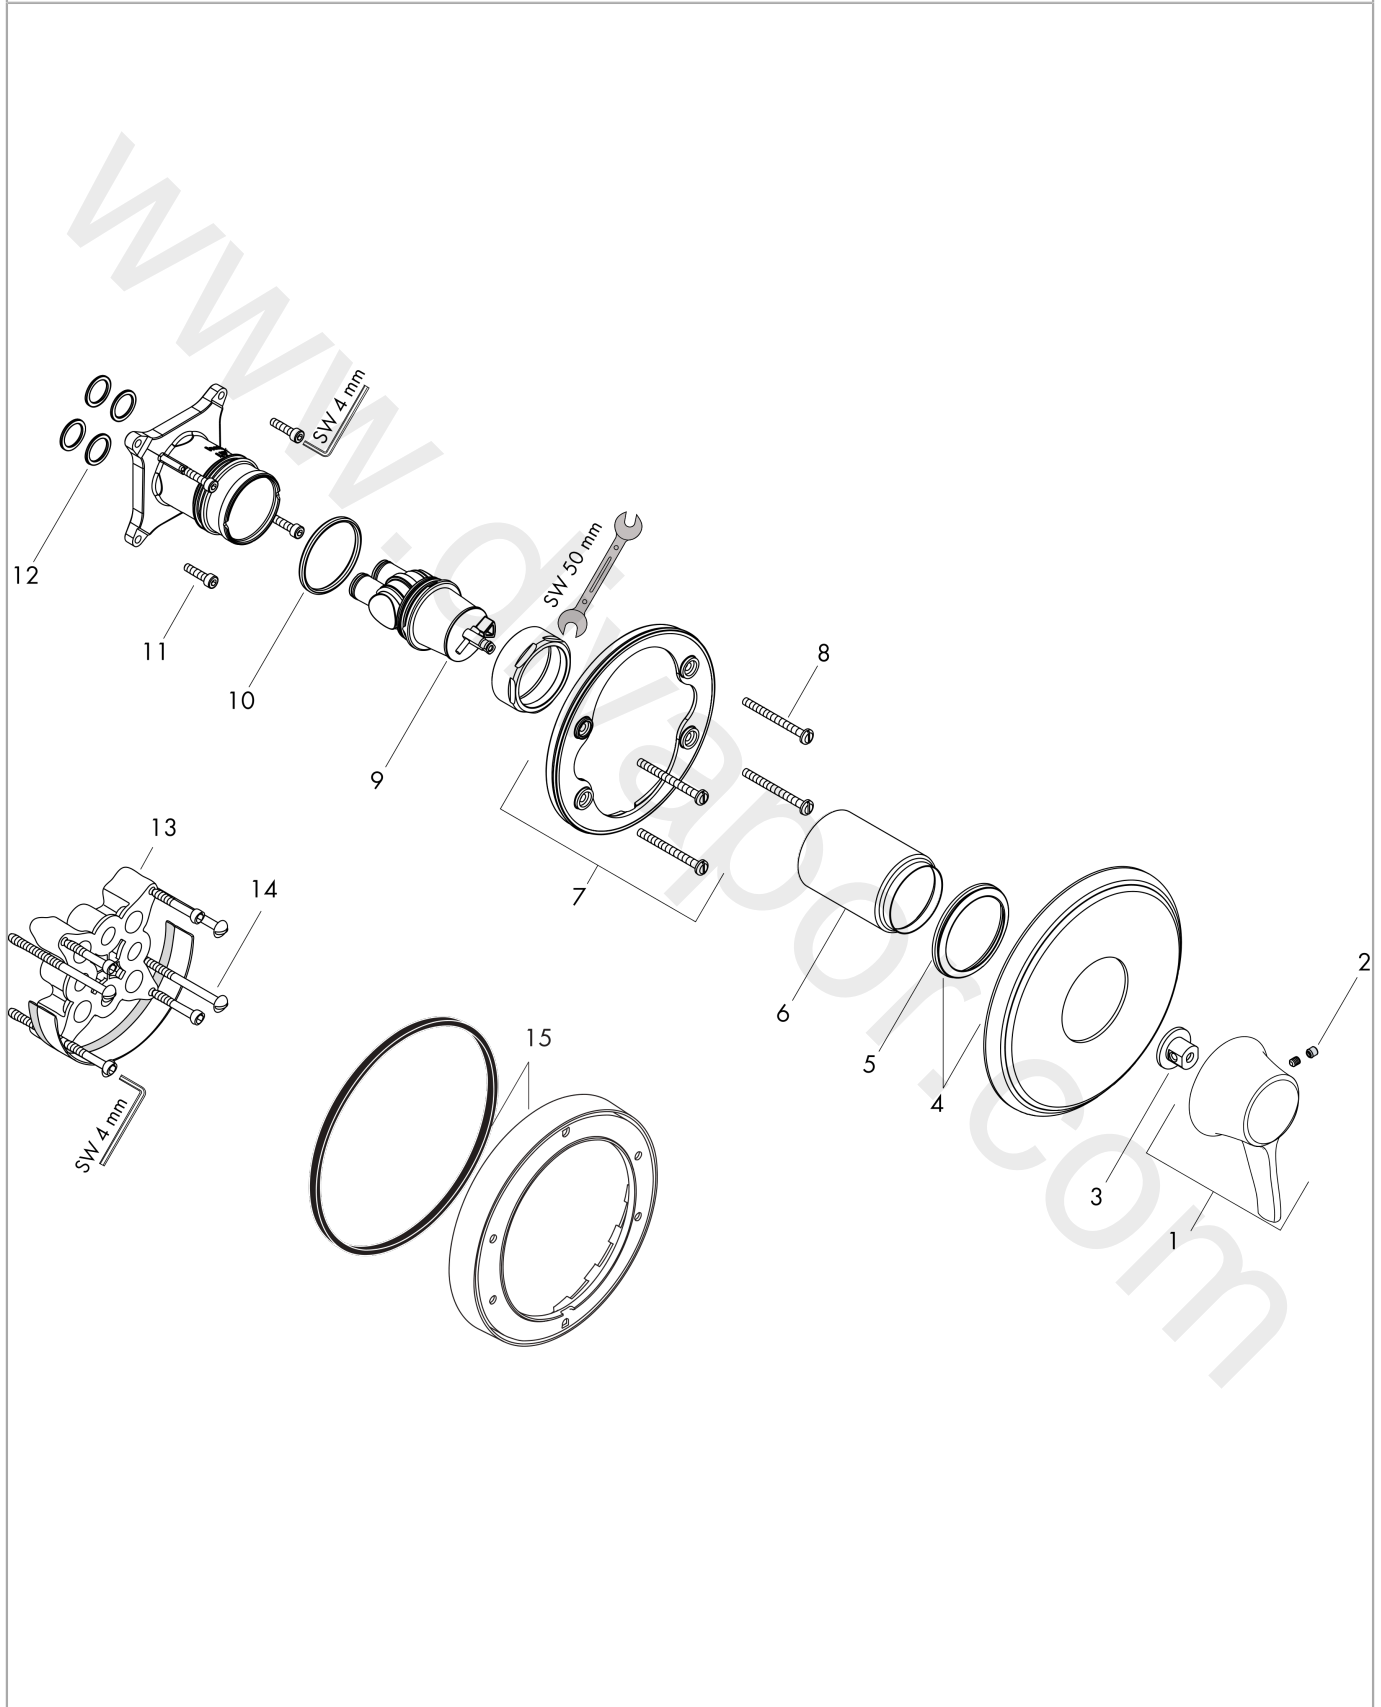

Metris Classic

Single lever shower mixer pressure balance for concealed installation

Surfaces: Article Number: **15404000**

Exploded Drawing

Year of production: **02/12 - 12/16**

Metris Classic**Single lever shower mixer pressure balance for concealed installation**Surfaces: Article Number: **15404000****Spare part list**Year of production: **02/12 - 12/16**

Pos.	Description	Article Number	Price	PU
1	handle	88803000	-	1
2	screw cover	95181000	£ 3,30	1
3	adapter for handle	92756000	£ 16,10	1
4	escutcheon	88761000	-	1
5	seal	97752000	£ 3,30	1
6	sleeve	88765000	-	1
7	holder for escutcheon	98793000	£ 43,00	1
8	set of fixing screws	96454000	£ 9,00	1
9	cartridge, assy	88727000	£ 62,05	1
10	O-Ring 48x3	95508000	£ 3,30	1
11	set of screws	96525000	£ 9,00	1
12	O-ring 16x2	98133000	£ 3,30	1
13	extension 25 mm	13595000	£ 75,00	1
14	set of fixing screws	97747000	£ 3,30	1
15	extension 22 mm (Ø 170 mm)	13596000	£ 72,00	1
a	concealed item	01800180	£ 163,00	1