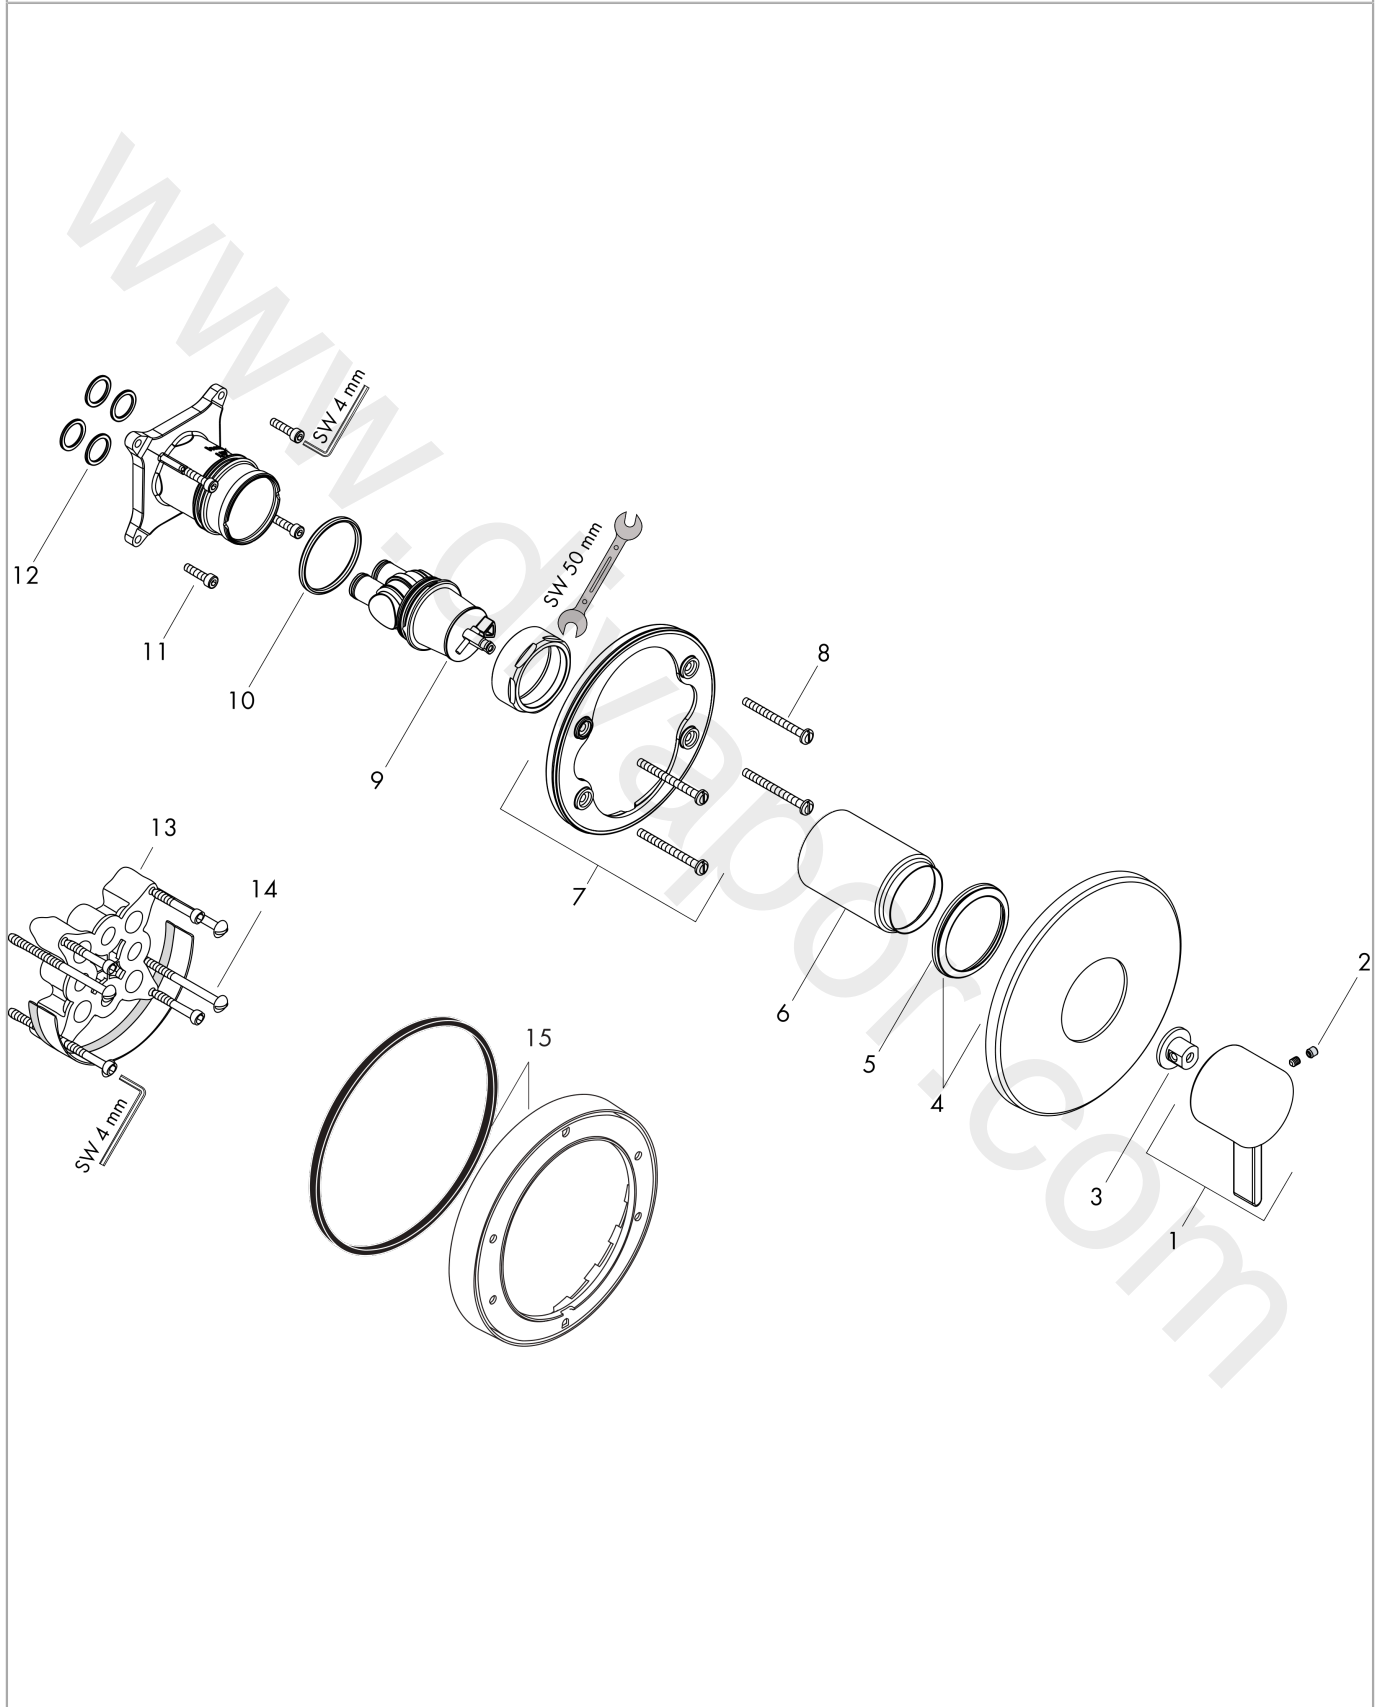

Metris S

Pressure balance single lever shower mixer modern for concealed installation

Surfaces: Article Number: **15403000**

Exploded Drawing

Year of production: **01/12 - 12/17**

Metris S**Pressure balance single lever shower mixer modern for concealed installation**Surfaces: Article Number: **15403000****Spare part list**Year of production: **01/12 - 12/17**

| Pos. | Description | Article Number | Price | PU |
|-------------|----------------------------|-----------------------|--------------|-----------|
| 1 | handle | 88763000 | £ 79,00 | 1 |
| 2 | screw cover | 95181000 | £ 3,30 | 1 |
| 3 | adapter for handle | 92756000 | £ 16,10 | 1 |
| 4 | escutcheon | 88760000 | - | 1 |
| 5 | seal | 97752000 | £ 3,30 | 1 |
| 6 | sleeve | 88765000 | - | 1 |
| 7 | holder for escutcheon | 98793000 | £ 43,00 | 1 |
| 8 | set of fixing screws | 96454000 | £ 9,00 | 1 |
| 9 | cartridge, assy | 88727000 | £ 62,05 | 1 |
| 10 | O-Ring 48x3 | 95508000 | £ 3,30 | 1 |
| 11 | set of screws | 96525000 | £ 9,00 | 1 |
| 12 | O-ring 16x2 | 98133000 | £ 3,30 | 1 |
| 13 | extension 25 mm | 13595000 | £ 75,00 | 1 |
| 14 | set of fixing screws | 97747000 | £ 3,30 | 1 |
| 15 | extension 22 mm (Ø 170 mm) | 13596000 | £ 72,00 | 1 |
| a | concealed item | 01800180 | £ 163,00 | 1 |