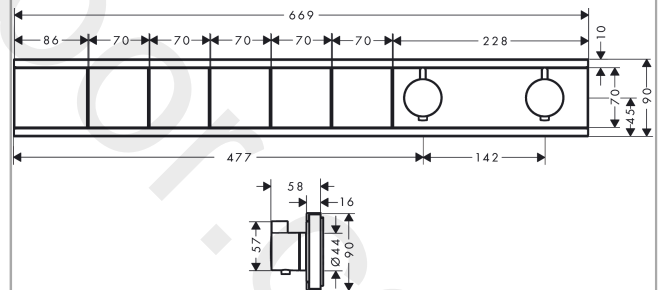

Scale drawing