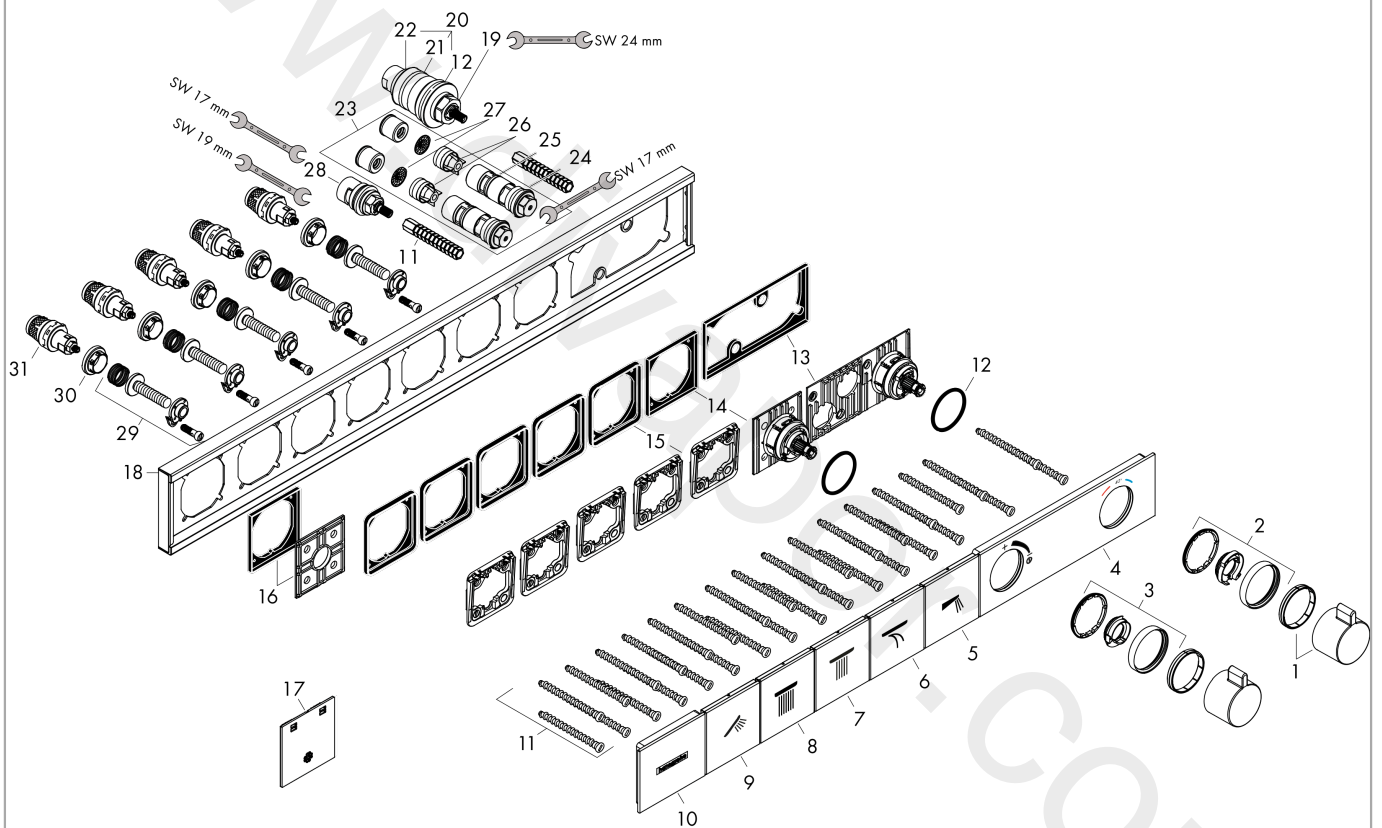

#### Product image

#### Scale drawing

**RainSelect**  
**Thermostat for concealed installation for 5 functions**  
 Finish: **Matt White** Article Number: **15384707**

**Exploded Drawing**

Year of production: >07/19