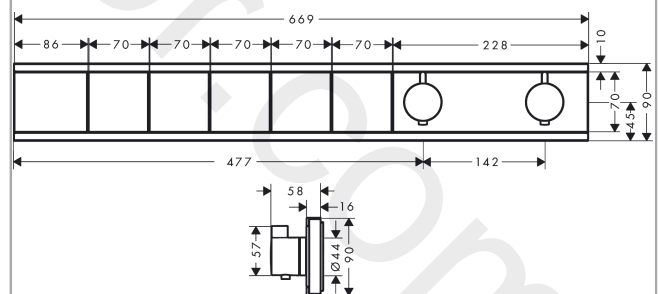

RainSelect

Thermostat for concealed installation for 5 functions

Finish: **Matt White** Article Number: **15384700**

Description

product features

- 5 functions
- simultaneous use of several outlets
- Select push-button on/off control for 5 functions
- depending on volume flow and installation situation approx. 50% flow rate reduction and integrated shut off function
- thermostat cartridge, Start/stop valve to operate the functions
- maximum flow rate at 3 bar: 38 l/min
- flow rate by simultaneous use of all outlets: 38 l/min
- min. operating pressure: 1 bar
- max. operating pressure: 10 bar
- Safety stop at 40 °C
- temperature limitation adjustable
- non-return valve
- connection type: basic set
- Thermostat is delivered with buttons handshower, PowderRain, Waterfall, Rain large, shoulder shower
- WRAS 2207061
- WRAS 2207061 - Approval letter 2207061

Article Details

Price excl. VAT

2.730,00 £

Technology

Product image

Scale drawing

RainSelect
Thermostat for concealed installation for 5 functions
 Finish: **Matt White** Article Number: **15384700**

Installation examples

RainSelect
 1531318X / 15384XXX

RainSelect
Thermostat for concealed installation for 5 functions
 Finish: **Matt White** Article Number: **15384700**

Exploded Drawing

Year of production: >07/19

RainSelect**Thermostat for concealed installation for 5 functions**Finish: **Matt White** Article Number: **15384700**