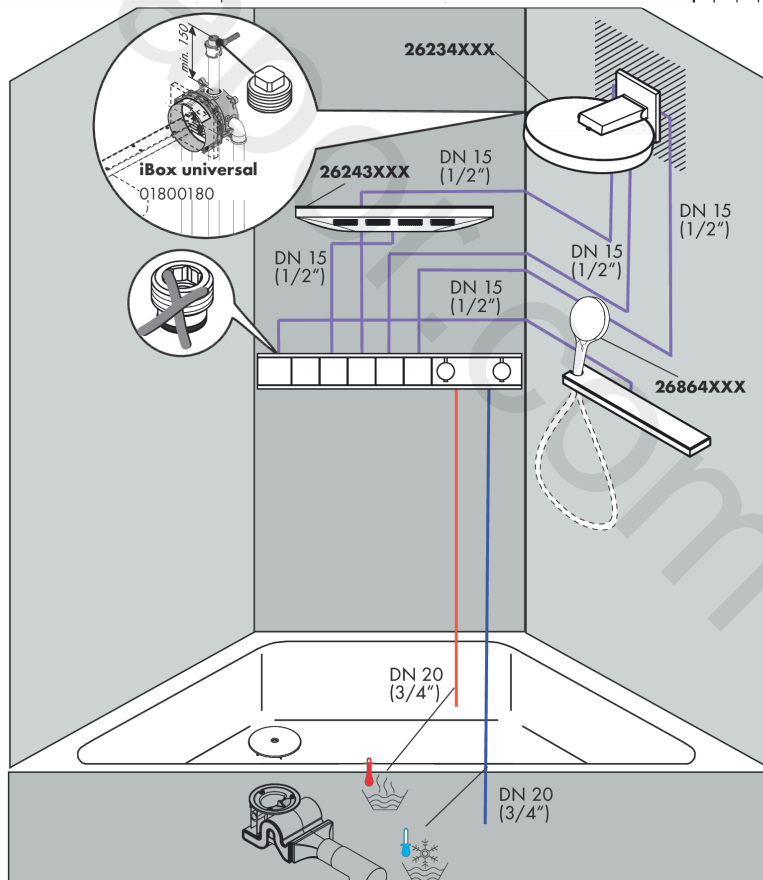

RainSelect

Thermostat for concealed installation for 5 functions

Finish: **Matt White** Article Number: **15384700**

Description

product features

- 5 functions
- simultaneous use of several outlets
- Select push-button on/off control for 5 functions
- depending on volume flow and installation situation approx. 50% flow rate reduction and integrated shut off function
- thermostat cartridge, Start/stop valve to operate the functions
- maximum flow rate at 3 bar: 38 l/min
- flow rate by simultaneous use of all outlets: 38 l/min
- min. operating pressure: 1 bar
- max. operating pressure: 10 bar
- Safety stop at 40 °C
- temperature limitation adjustable
- non-return valve
- connection type: basic set
- Thermostat is delivered with buttons handshower, PowderRain, Waterfall, Rain large, shoulder shower
- WRAS 2207061
- WRAS 2207061 - Approval letter 2207061

Article Details

Price excl. VAT

2.730,00 £

Technology

Product image

Scale drawing

RainSelect
Thermostat for concealed installation for 5 functions
 Finish: **Matt White** Article Number: **15384700**

Installation examples

RainSelect
 1531318X / 15384XXX

RainSelect
Thermostat for concealed installation for 5 functions
 Finish: **Matt White** Article Number: **15384700**

Exploded Drawing

Year of production: >07/19

RainSelect**Thermostat for concealed installation for 5 functions**Finish: **Matt White** Article Number: **15384700**