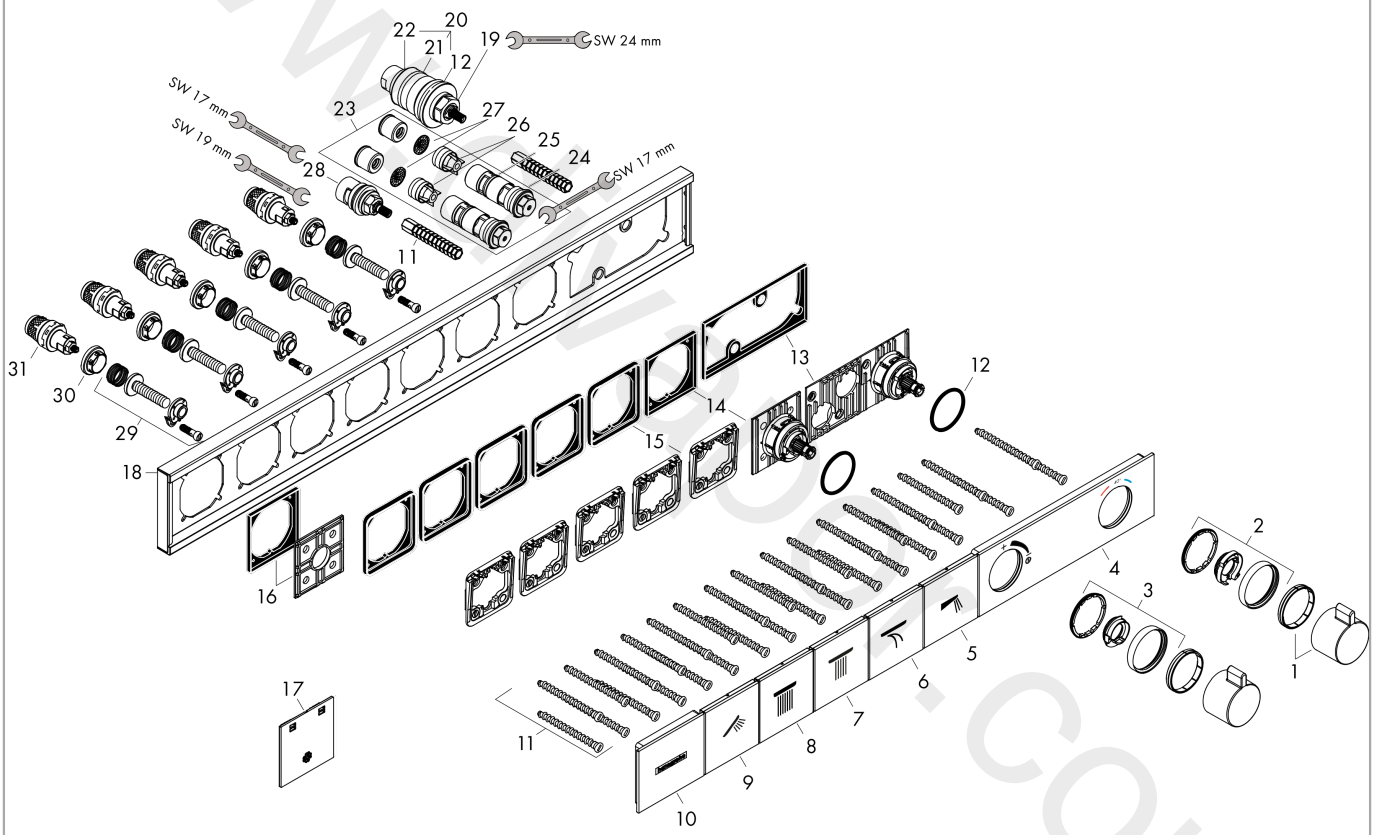

RainSelect
Thermostat for concealed installation for 5 functions
Finish: **Matt White** Article Number: **15384700**

Exploded Drawing

Year of production: >07/19

RainSelect

Thermostat for concealed installation for 5 functions

Finish: **Matt White** Article Number: **15384700**

00000000

Spare part list

Year of production: >07/19

Pos.	Description	Article Number	Price	PU
1	handle for thermostat	92215700	£ 96,00	1
2	safety set	93112700	£ 51,00	1
3	safety set	93113700	£ 51,00	1
4	cover	93105450	£ 173,00	1
5	neck jet	93498450	£ 79,00	1
6	symbol Flood jet	93305450	£ 79,00	1
7	symbol head shower	93499450	£ 79,00	1
8	symbol head shower Rain large	93107450	£ 79,00	1
9	symbol handshower	93106450	£ 79,00	1
10	cover	93501450	£ 96,00	1
11	mounting kit	93102000	£ 25,00	1
12	O-ring 38x2,5	98198000	£ 6,10	1
13	adapter for handle	93109000	£ 25,00	1
14	adapter for handle	93315000	£ 51,00	1
15	support element	93111000	£ 13,30	1
16	support element	93314000	£ 25,00	1
17	fit-up aid	93417000	£ 6,10	1
18	escutcheon	93318700	£ 660,00	1
19	thermostat cartridge	96633000	£ 137,00	1
20	sealing set	96636000	£ 51,00	1
21	O-ring 34x2	98383000	£ 6,10	1
22	O-ring 26x2	98147000	£ 3,30	1
23	service unit	93406000	£ 96,00	1
24	O-ring 20x2	98165000	£ 3,30	1
25	O-ring 20x1,5	98197000	£ 3,30	1
26	non return valve	96655000	£ 13,30	1
27	filter	97367000	£ 9,00	1
28	shut off unit	98536000	£ 79,00	1
29	Select-adapter	93103000	£ 25,00	1
30	nut	98368000	£ 13,30	1
31	shut off unit	95758000	£ 110,00	1
a	concealed item	15313180	£ 1.530,00	1
b	Grease	90920000	£ 16,10	1
c	extension 25 mm	93435000	£ 445,00	1