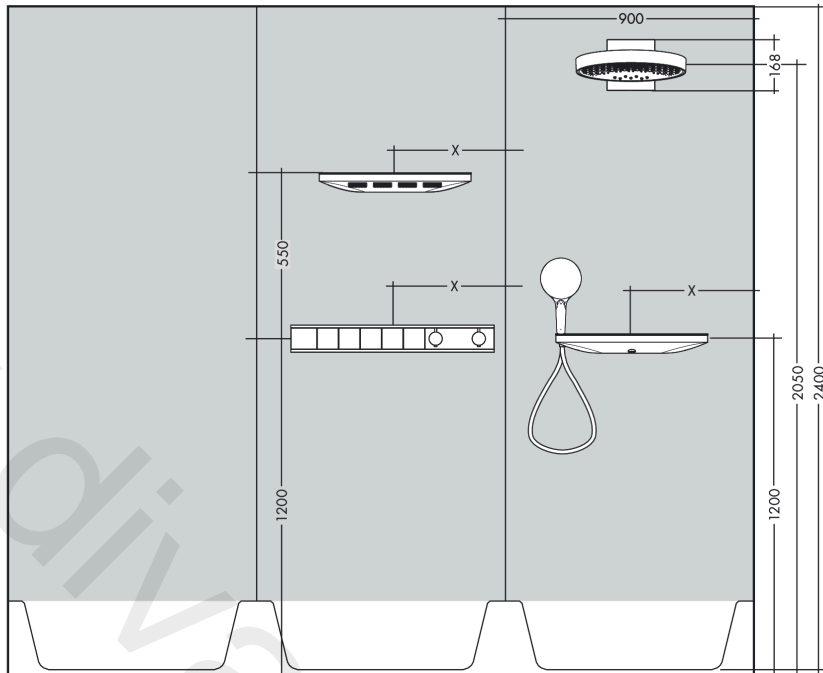

RainSelect

Thermostat for concealed installation for 5 functions

Finish: **Matt White** Article Number: **15384700**

Description

product features

- 5 functions
- simultaneous use of several outlets
- Select push-button on/off control for 5 functions
- depending on volume flow and installation situation approx. 50% flow rate reduction and integrated shut off function
- thermostat cartridge, Start/stop valve to operate the functions
- maximum flow rate at 3 bar: 38 l/min
- flow rate by simultaneous use of all outlets: 38 l/min
- min. operating pressure: 1 bar
- max. operating pressure: 10 bar
- Safety stop at 40 °C
- temperature limitation adjustable
- non-return valve
- connection type: basic set
- Thermostat is delivered with buttons handshower, PowderRain, Waterfall, Rain large, shoulder shower
- WRAS 2207061
- WRAS 2207061 - Approval letter 2207061

Article Details

Price excl. VAT

2.730,00 £

Technology

Product image

Scale drawing

RainSelect
Thermostat for concealed installation for 5 functions
 Finish: **Matt White** Article Number: **15384700**

Installation examples

RainSelect
 1531318X / 15384XXX

RainSelect
Thermostat for concealed installation for 5 functions
 Finish: **Matt White** Article Number: **15384700**

Exploded Drawing

Year of production: >07/19

RainSelect**Thermostat for concealed installation for 5 functions**Finish: **Matt White** Article Number: **15384700**