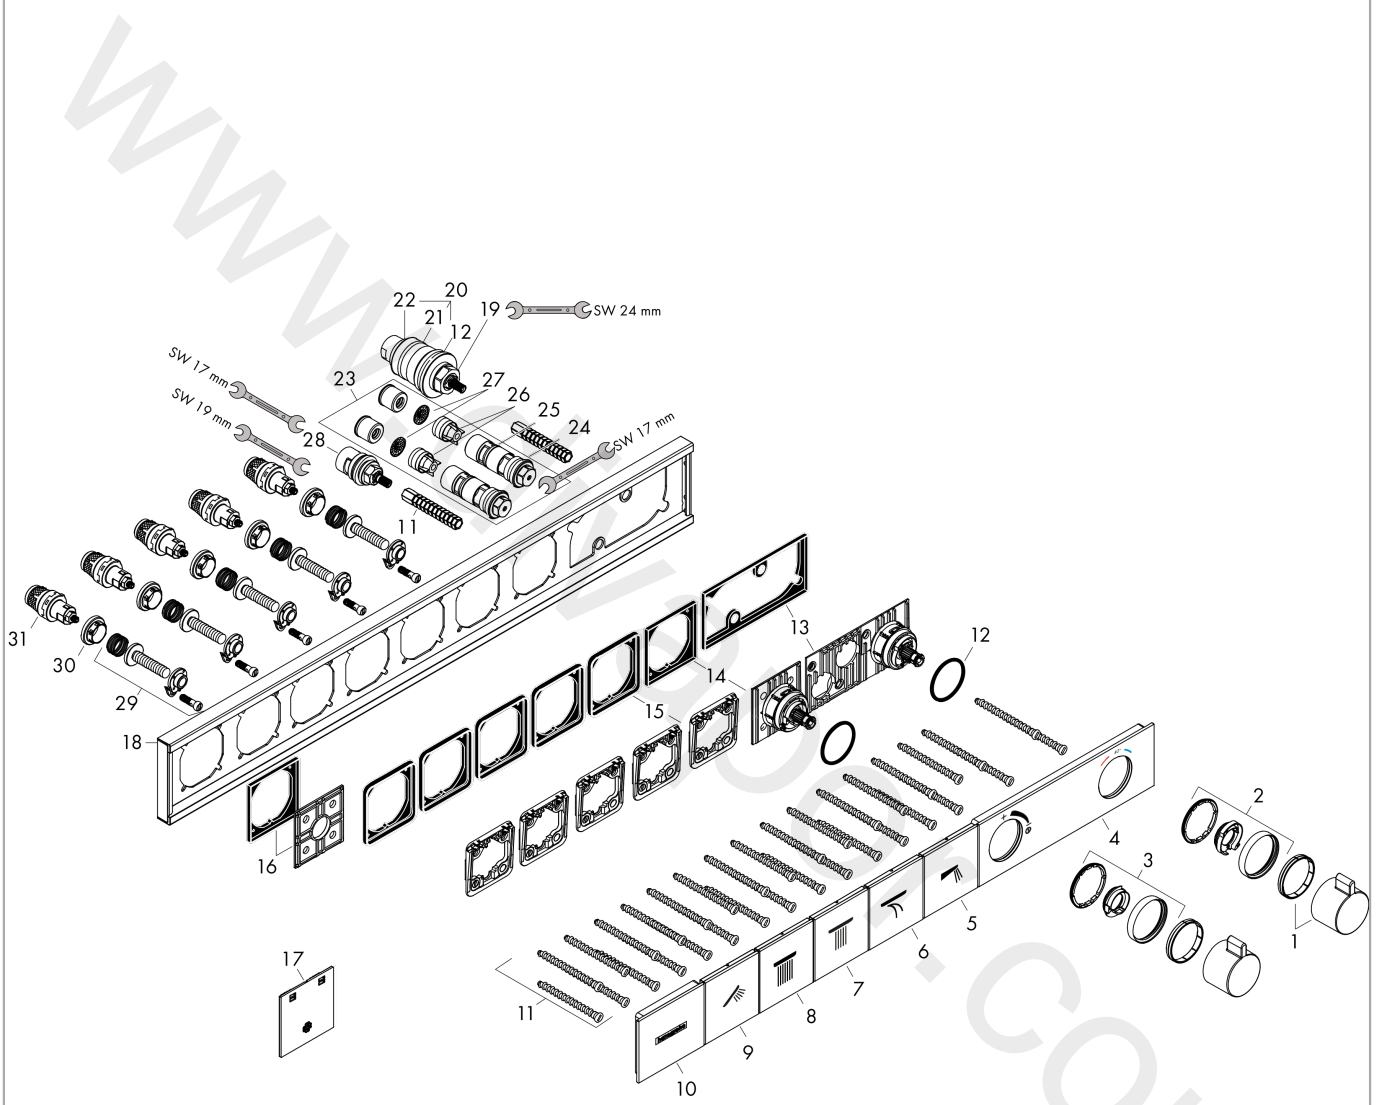

RainSelect
Thermostat for concealed installation for 5 functions
 Finish: **Chrome** Article Number: **15384007**

Description

product features

- 5 functions
- simultaneous use of several outlets
- Select push-button on/off control for 5 functions
- depending on volume flow and installation situation approx. 50% flow rate reduction and integrated shut off function
- thermostat cartridge, Start/stop valve to operate the functions
- min. operating pressure: 1 bar
- max. operating pressure: 10 bar
- Safety stop at 40 °C
- temperature limitation adjustable
- non-return valve
- connection type: basic set
- Thermostat is delivered with buttons handshower, PowderRain, Waterfall, Rain large, shoulder shower

Technology

Product image

Scale drawing

RainSelect
Thermostat for concealed installation for 5 functions
 Finish: **Chrome** Article Number: **15384007**

Installation examples

RainSelect
 1531318X / 15384XXX

RainSelect
Thermostat for concealed installation for 5 functions
 Finish: **Chrome** Article Number: **15384007**

Exploded Drawing

Year of production: >07/19

RainSelect

Thermostat for concealed installation for 5 functions