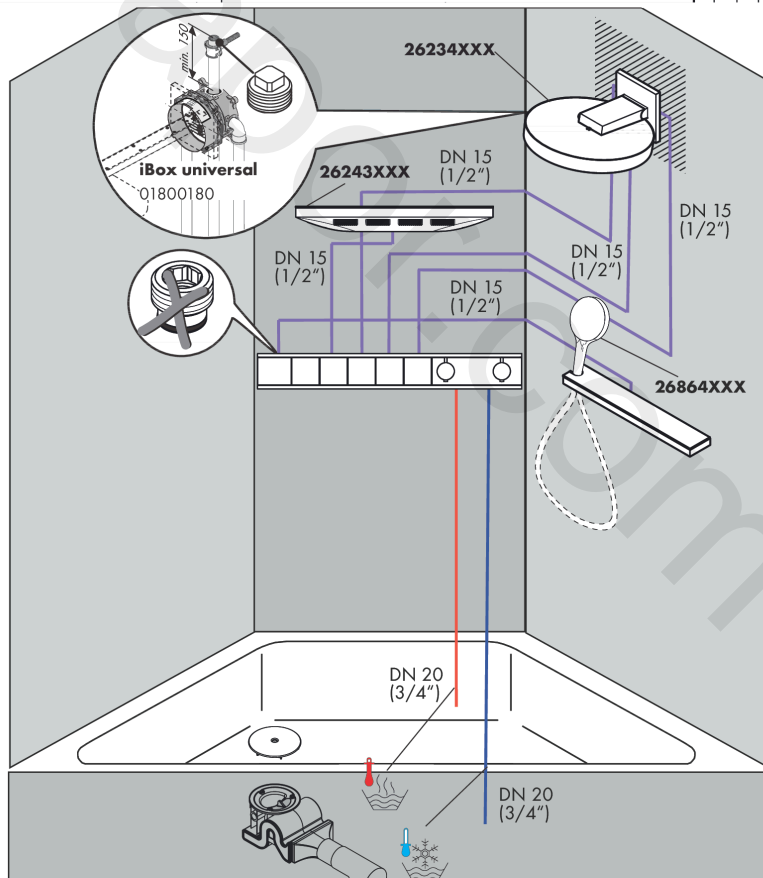

RainSelect
Thermostat for concealed installation for 5 functions
 Finish: **Chrome** Article Number: **15384007**

Description

product features

- 5 functions
- simultaneous use of several outlets
- Select push-button on/off control for 5 functions
- depending on volume flow and installation situation approx. 50% flow rate reduction and integrated shut off function
- thermostat cartridge, Start/stop valve to operate the functions
- min. operating pressure: 1 bar
- max. operating pressure: 10 bar
- Safety stop at 40 °C
- temperature limitation adjustable
- non-return valve
- connection type: basic set
- Thermostat is delivered with buttons handshower, PowderRain, Waterfall, Rain large, shoulder shower

Technology

Product image

Scale drawing

RainSelect
Thermostat for concealed installation for 5 functions
 Finish: **Chrome** Article Number: **15384007**

Installation examples

RainSelect
 1531318X / 15384XXX

RainSelect
Thermostat for concealed installation for 5 functions
 Finish: **Chrome** Article Number: **15384007**

Exploded Drawing

Year of production: >07/19

RainSelect

Thermostat for concealed installation for 5 functions