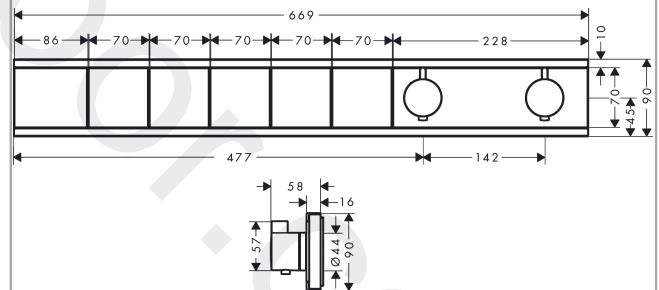

RainSelect
Thermostat for concealed installation for 5 functions
 Finish: **Chrome** Article Number: **15384007**

Description

product features

- 5 functions
- simultaneous use of several outlets
- Select push-button on/off control for 5 functions
- depending on volume flow and installation situation approx. 50% flow rate reduction and integrated shut off function
- thermostat cartridge, Start/stop valve to operate the functions
- min. operating pressure: 1 bar
- max. operating pressure: 10 bar
- Safety stop at 40 °C
- temperature limitation adjustable
- non-return valve
- connection type: basic set
- Thermostat is delivered with buttons handshower, PowderRain, Waterfall, Rain large, shoulder shower

Technology

Product image

Scale drawing

RainSelect
Thermostat for concealed installation for 5 functions
 Finish: **Chrome** Article Number: **15384007**

Installation examples

RainSelect
 1531318X / 15384XXX

RainSelect
Thermostat for concealed installation for 5 functions
 Finish: **Chrome** Article Number: **15384007**

Exploded Drawing

Year of production: >07/19

RainSelect

Thermostat for concealed installation for 5 functions