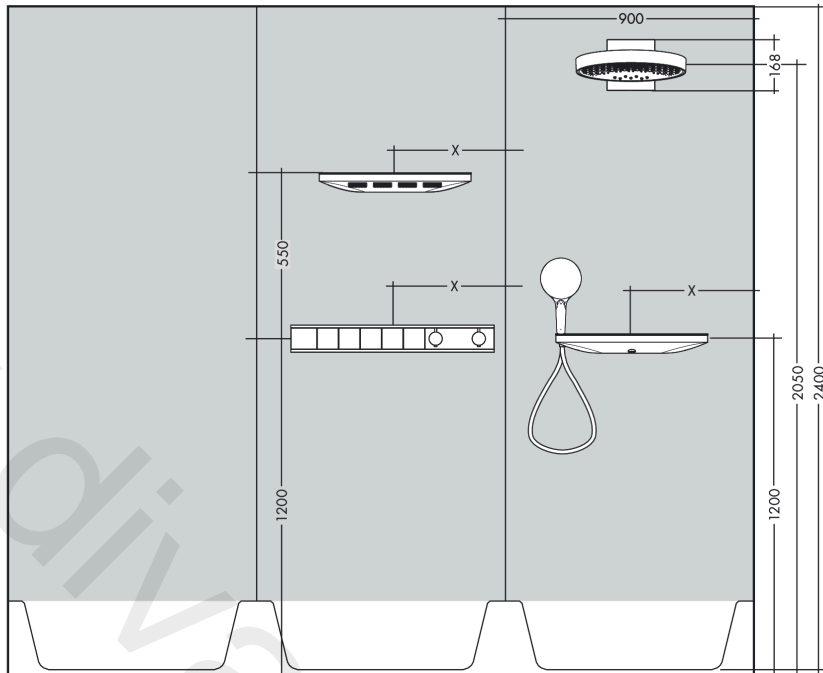

RainSelect
Thermostat for concealed installation for 5 functions
 Finish: **Chrome** Article Number: **15384007**

Description

product features

- 5 functions
- simultaneous use of several outlets
- Select push-button on/off control for 5 functions
- depending on volume flow and installation situation approx. 50% flow rate reduction and integrated shut off function
- thermostat cartridge, Start/stop valve to operate the functions
- min. operating pressure: 1 bar
- max. operating pressure: 10 bar
- Safety stop at 40 °C
- temperature limitation adjustable
- non-return valve
- connection type: basic set
- Thermostat is delivered with buttons handshower, PowderRain, Waterfall, Rain large, shoulder shower

Technology

Product image

Scale drawing

RainSelect
Thermostat for concealed installation for 5 functions
 Finish: **Chrome** Article Number: **15384007**

Installation examples

RainSelect
 1531318X / 15384XXX

RainSelect
Thermostat for concealed installation for 5 functions
 Finish: **Chrome** Article Number: **15384007**

Exploded Drawing

Year of production: >07/19

RainSelect

Thermostat for concealed installation for 5 functions