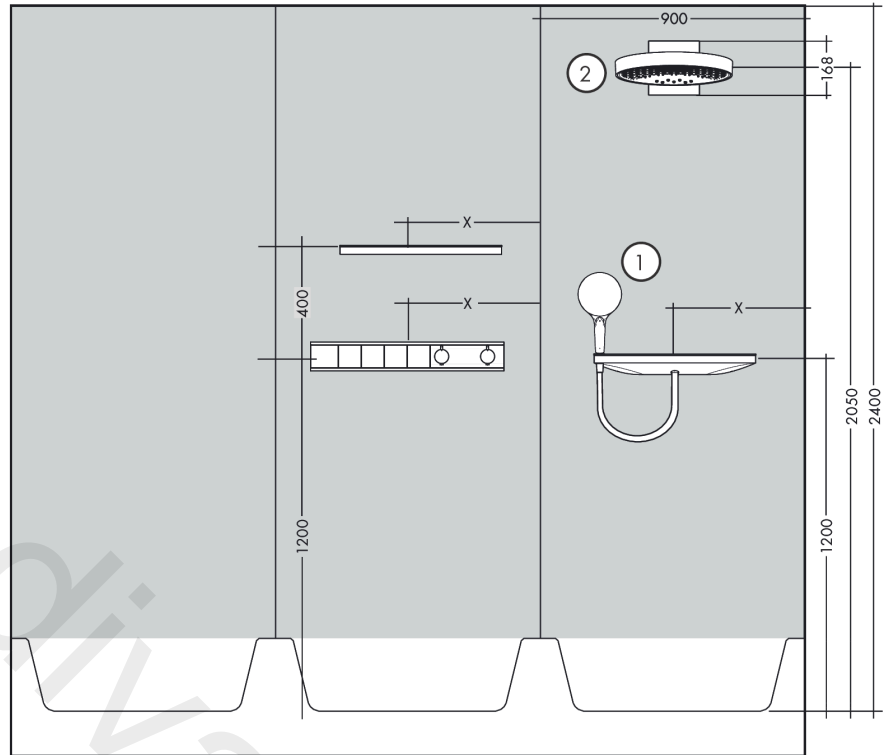

RainSelect

Thermostat for concealed installation for 4 functions

Finish: **Matt White** Article Number: **15382707**

Description

product features

- 4 functions
- simultaneous use of several outlets
- Select push-button on/off control for 4 functions
- depending on volume flow and installation situation approx. 50% flow rate reduction and integrated shut off function
- thermostat cartridge, Start/stop valve to operate the functions
- min. operating pressure: 1 bar
- max. operating pressure: 10 bar
- Safety stop at 40 °C
- temperature limitation adjustable
- non-return valve
- connection type: basic set
- Thermostat is delivered with buttons handshower, PowderRain, Waterfall, Rain large

Technology

Product image

Scale drawing

RainSelect
Thermostat for concealed installation for 4 functions
 Finish: **Matt White** Article Number: **15382707**

Installation examples

RainSelect
 1531218X / 15382XXX

RainSelect
Thermostat for concealed installation for 4 functions
 Finish: **Matt White** Article Number: **15382707**

Exploded Drawing

Year of production: >07/19

RainSelect**Thermostat for concealed installation for 4 functions**Finish: **Matt White** Article Number: **15382707**