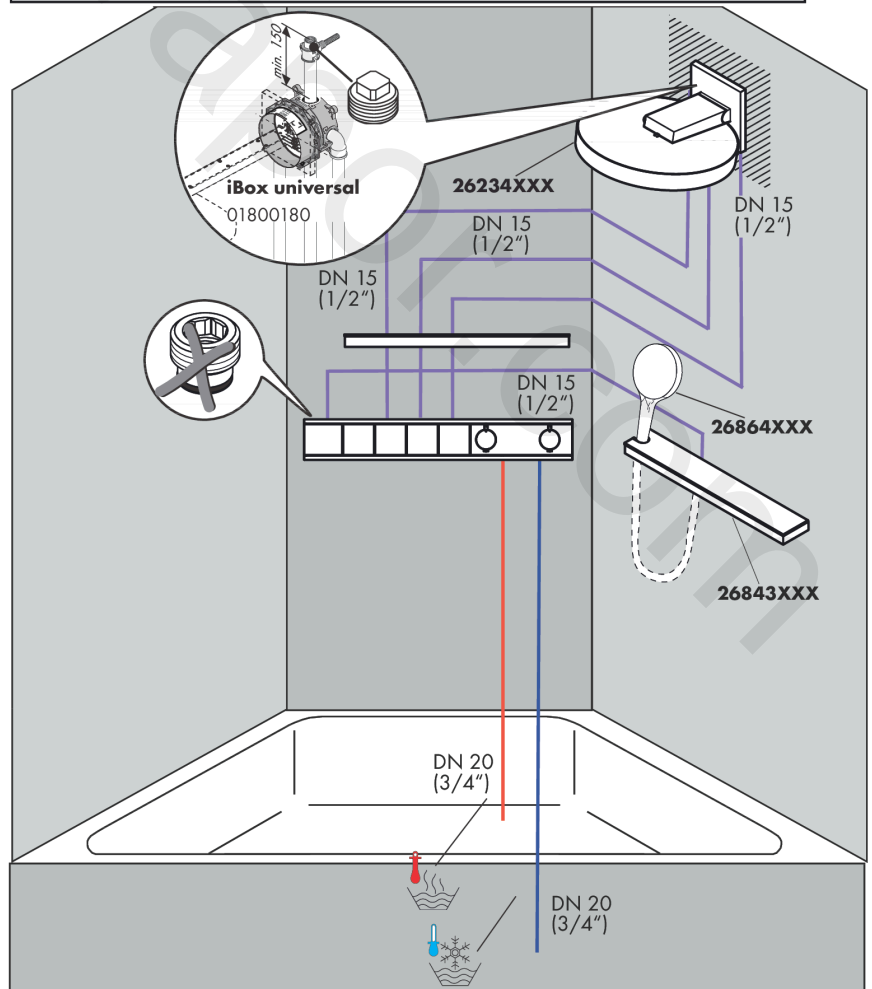

RainSelect

Thermostat for concealed installation for 4 functions

Finish: **Matt White** Article Number: **15382707**

Description

product features

- 4 functions
- simultaneous use of several outlets
- Select push-button on/off control for 4 functions
- depending on volume flow and installation situation approx. 50% flow rate reduction and integrated shut off function
- thermostat cartridge, Start/stop valve to operate the functions
- min. operating pressure: 1 bar
- max. operating pressure: 10 bar
- Safety stop at 40 °C
- temperature limitation adjustable
- non-return valve
- connection type: basic set
- Thermostat is delivered with buttons handshower, PowderRain, Waterfall, Rain large

Technology

Product image

Scale drawing

RainSelect
Thermostat for concealed installation for 4 functions
 Finish: **Matt White** Article Number: **15382707**

Installation examples

RainSelect
 1531218X / 15382XXX

RainSelect
Thermostat for concealed installation for 4 functions
 Finish: **Matt White** Article Number: **15382707**

Exploded Drawing

Year of production: >07/19

RainSelect**Thermostat for concealed installation for 4 functions**Finish: **Matt White** Article Number: **15382707**