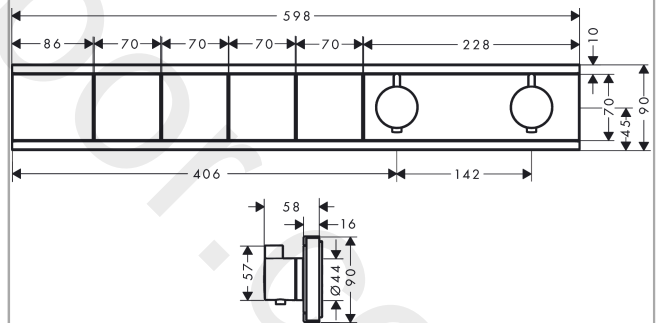

RainSelect

Thermostat for concealed installation for 4 functions

Finish: **Matt White** Article Number: **15382707**

Description

product features

- 4 functions
- simultaneous use of several outlets
- Select push-button on/off control for 4 functions
- depending on volume flow and installation situation approx. 50% flow rate reduction and integrated shut off function
- thermostat cartridge, Start/stop valve to operate the functions
- min. operating pressure: 1 bar
- max. operating pressure: 10 bar
- Safety stop at 40 °C
- temperature limitation adjustable
- non-return valve
- connection type: basic set
- Thermostat is delivered with buttons handshower, PowderRain, Waterfall, Rain large

Technology

Product image

Scale drawing

RainSelect
Thermostat for concealed installation for 4 functions
 Finish: **Matt White** Article Number: **15382707**

Installation examples

RainSelect
 1531218X / 15382XXX

RainSelect
Thermostat for concealed installation for 4 functions
 Finish: **Matt White** Article Number: **15382707**

Exploded Drawing

Year of production: >07/19

RainSelect**Thermostat for concealed installation for 4 functions**Finish: **Matt White** Article Number: **15382707**