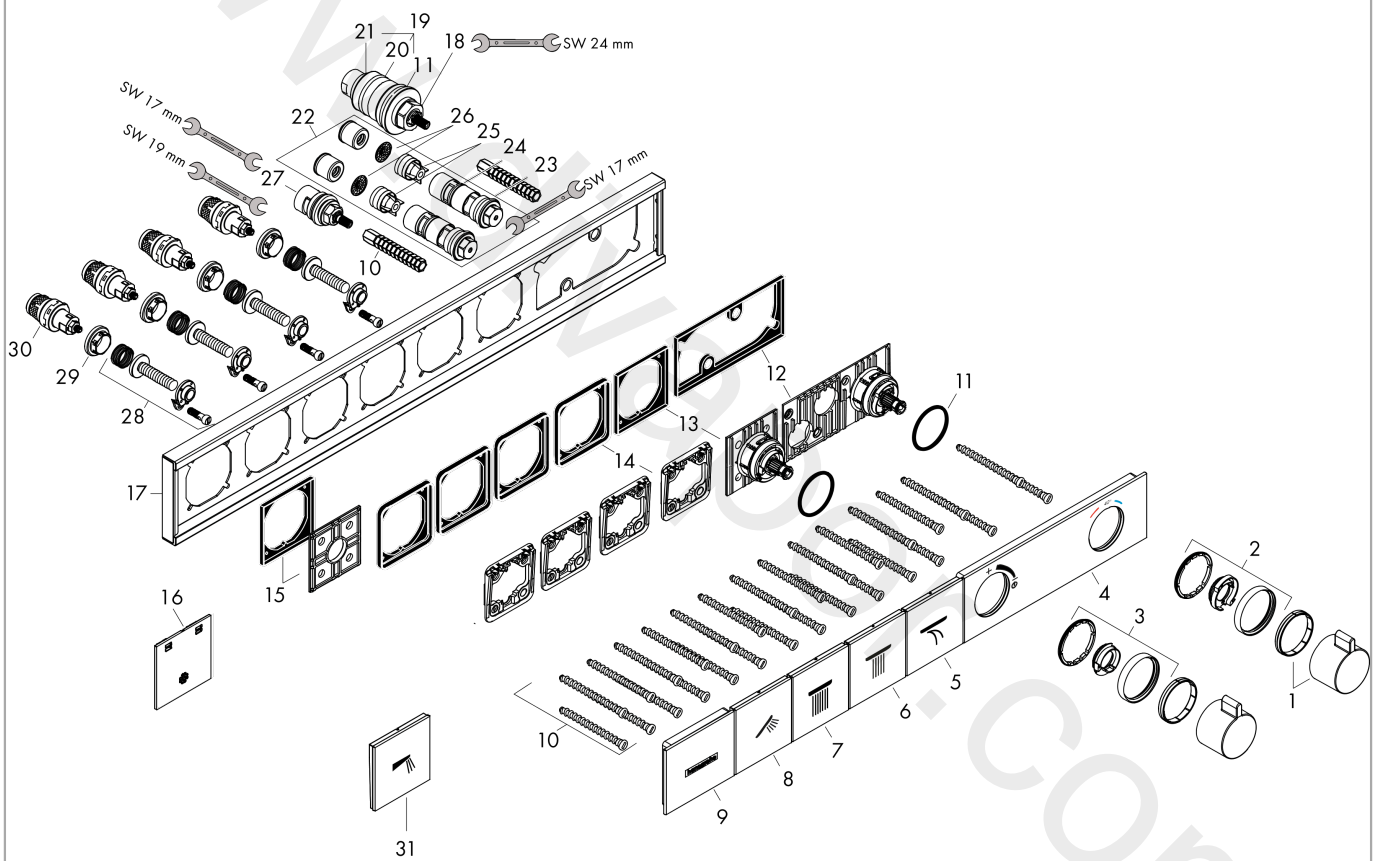

RainSelect
Thermostat for concealed installation for 4 functions
Finish: **Matt White** Article Number: **15382707**

Exploded Drawing

Year of production: >07/19

RainSelect

Thermostat for concealed installation for 4 functions

Finish: **Matt White** Article Number: **15382707**

15382707

Spare part list

Year of production: >07/19

Pos.	Description	Article Number	Price	PU
1	handle for thermostat	92215700	£ 96,00	1
2	safety set	93112700	£ 51,00	1
3	safety set	93113700	£ 51,00	1
4	cover	93105450	£ 173,00	1
5	symbol Flood jet	93305450	£ 79,00	1
6	symbol head shower Rain large	93107450	£ 79,00	1
7	symbol head shower	93499450	£ 79,00	1
8	symbol handshower	93106450	£ 79,00	1
9	cover	93501450	£ 96,00	1
10	mounting kit	93102000	£ 25,00	1
11	O-ring 38x2,5	98198000	£ 6,10	1
12	adapter for handle	93109000	£ 25,00	1
13	adapter for handle	93315000	£ 51,00	1
14	support element	93111000	£ 13,30	1
15	support element	93314000	£ 25,00	1
16	fit-up aid	93417000	£ 6,10	1
17	escutcheon	93317700	£ 660,00	1
18	thermostat cartridge	96633000	£ 137,00	1
19	sealing set	96636000	£ 51,00	1
20	O-ring 34x2	98383000	£ 6,10	1
21	O-ring 26x2	98147000	£ 3,30	1
22	service unit	93406000	£ 96,00	1
23	O-ring 20x2	98165000	£ 3,30	1
24	O-ring 20x1,5	98197000	£ 3,30	1
25	non return valve	96655000	£ 13,30	1
26	filter	97367000	£ 9,00	1
27	shut off unit	98536000	£ 79,00	1
28	Select-adapter	93103000	£ 25,00	1
29	nut	98368000	£ 13,30	1
30	shut off unit	95758000	£ 110,00	1
31	neck jet	93498450	£ 79,00	1
a	concealed item	15312187	-	1
b	Grease	90920000	£ 16,10	1
c	extension 25 mm	93434000	£ 445,00	1