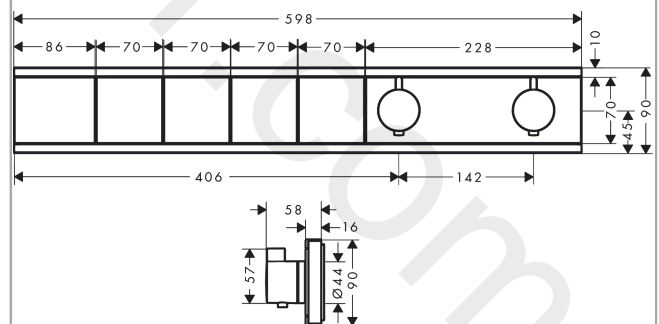

RainSelect
Thermostat for concealed installation for 4 functions
 Finish: **Matt White** Article Number: **15382700**

Description

product features

- 4 functions
- simultaneous use of several outlets
- Select push-button on/off control for 4 functions
- depending on volume flow and installation situation approx. 50% flow rate reduction and integrated shut off function
- thermostat cartridge, Start/stop valve to operate the functions
- maximum flow rate at 3 bar: 38 l/min
- flow rate per outlet: 26 l/min
- flow rate by simultaneous use of all outlets: 38 l/min
- min. operating pressure: 1 bar
- max. operating pressure: 10 bar
- Safety stop at 40 °C
- temperature limitation adjustable
- non-return valve
- connection type: basic set
- Thermostat is delivered with buttons handshower, PowderRain, Waterfall, Rain large
- WRAS 2207061
- WRAS 2207061 - Approval letter 2207061

Article Details

Price excl. VAT 2.403,30 £

Technology

Design awards

Product image

Scale drawing

RainSelect
Thermostat for concealed installation for 4 functions
 Finish: **Matt White** Article Number: **15382700**

Exploded Drawing

Year of production: >07/19

RainSelect**Thermostat for concealed installation for 4 functions**Finish: **Matt White** Article Number: **15382700**

15382700

Spare part list

Year of production: >07/19