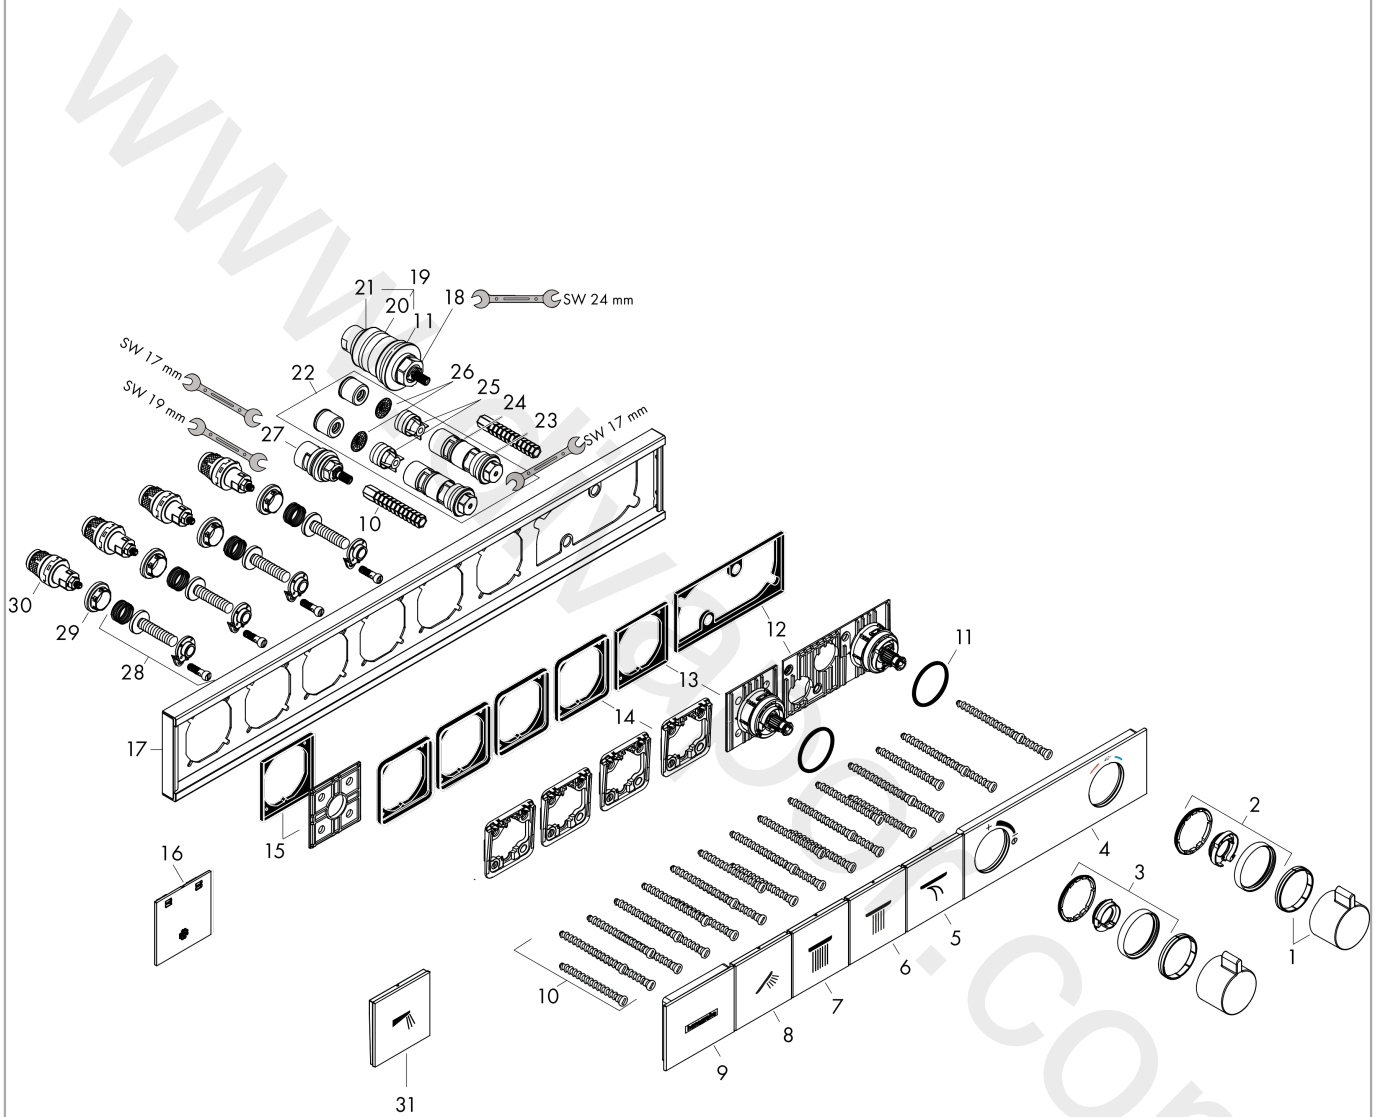

RainSelect
Thermostat for concealed installation for 4 functions
 Finish: **Matt White** Article Number: **15382700**

Description

product features

- 4 functions
- simultaneous use of several outlets
- Select push-button on/off control for 4 functions
- depending on volume flow and installation situation approx. 50% flow rate reduction and integrated shut off function
- thermostat cartridge, Start/stop valve to operate the functions
- maximum flow rate at 3 bar: 38 l/min
- flow rate per outlet: 26 l/min
- flow rate by simultaneous use of all outlets: 38 l/min
- min. operating pressure: 1 bar
- max. operating pressure: 10 bar
- Safety stop at 40 °C
- temperature limitation adjustable
- non-return valve
- connection type: basic set
- Thermostat is delivered with buttons handshower, PowderRain, Waterfall, Rain large
- WRAS 2207061
- WRAS 2207061 - Approval letter 2207061

Exploded Drawing

Year of production: >07/19

RainSelect**Thermostat for concealed installation for 4 functions**Finish: **Matt White** Article Number: **15382700**

15382700

Spare part list

Year of production: >07/19