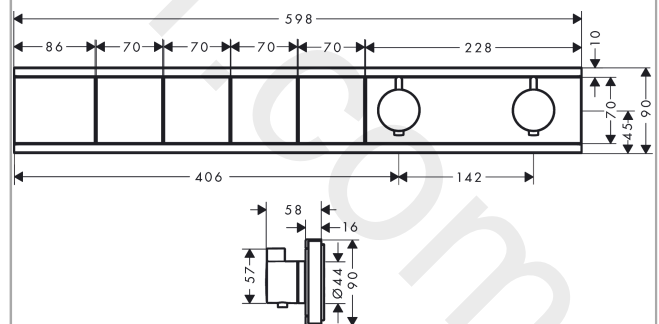

RainSelect
Thermostat for concealed installation for 4 functions
Finish: **Matt Black** Article Number: **15382670**

Description

product features

- 4 functions
- simultaneous use of several outlets
- Select push-button on/off control for 4 functions
- depending on volume flow and installation situation approx. 50% flow rate reduction and integrated shut off function
- thermostat cartridge, Start/stop valve to operate the functions
- maximum flow rate at 3 bar: 38 l/min
- flow rate per outlet: 26 l/min
- flow rate by simultaneous use of all outlets: 38 l/min
- min. operating pressure: 1 bar
- max. operating pressure: 10 bar
- Safety stop at 40 °C
- temperature limitation adjustable
- non-return valve
- connection type: basic set
- Thermostat is delivered with buttons handshower, PowderRain, Waterfall, Rain large
- WRAS 2207061
- WRAS 2207061 - Approval letter 2207061

Article Details

Price excl. VAT 2.403,30 £

Technology

Design awards

Product image

Scale drawing