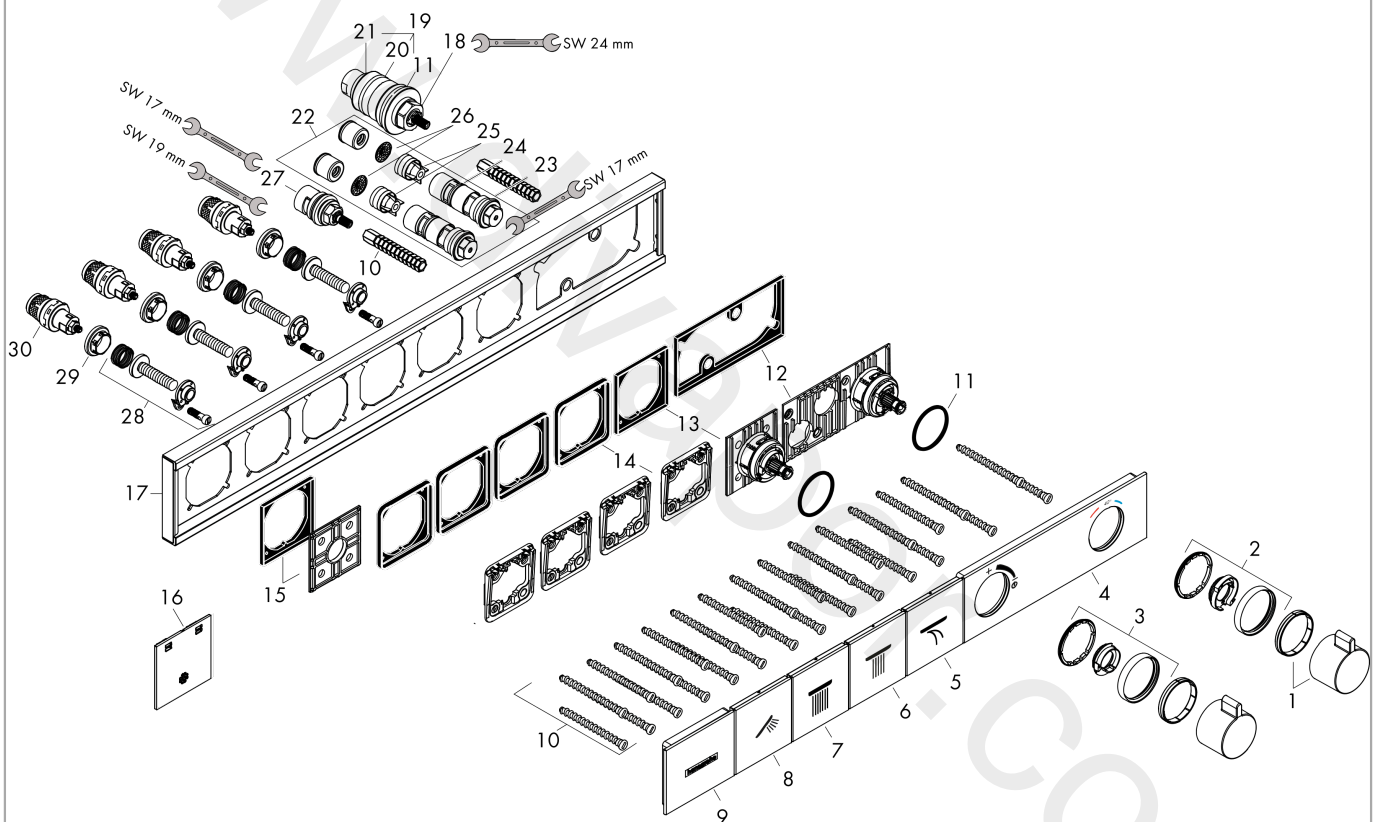

Exploded Drawing

Year of production: >04/20

RainSelect

Thermostat for concealed installation for 4 functions

Finish: **Matt Black** Article Number: **15382670**

Spare part list

Year of production: >04/20

Pos.	Description	Article Number	Price	PU
1	handle for thermostat	92215670	£ 96,00	1
2	safety set	93112670	£ 51,00	1
3	safety set	93113670	£ 51,00	1
4	cover	93105610	£ 173,00	1
5	symbol Flood jet	93305610	£ 79,00	1
6	symbol head shower Rain large	93107610	£ 79,00	1
7	symbol head shower	93499610	£ 79,00	1
8	symbol handshower	93106610	£ 79,00	1
9	cover	93501610	£ 142,00	1
10	mounting kit	93102000	£ 25,00	1
11	O-ring 38x2,5	98198000	£ 6,10	1
12	adapter for handle	93109000	£ 25,00	1
13	adapter for handle	93315000	£ 51,00	1
14	support element	93111000	£ 13,30	1
15	support element	93314000	£ 25,00	1
16	fit-up aid	93417000	£ 6,10	1
17	escutcheon	93317670	£ 660,00	1
18	thermostat cartridge	96633000	£ 137,00	1
19	sealing set	96636000	£ 51,00	1
20	O-ring 34x2	98383000	£ 6,10	1
21	O-ring 26x2	98147000	£ 3,30	1
22	service unit	93406000	£ 96,00	1
23	O-ring 20x2	98165000	£ 3,30	1
24	O-ring 20x1,5	98197000	£ 3,30	1
25	non return valve	96655000	£ 13,30	1
26	filter	97367000	£ 9,00	1
27	shut off unit	98536000	£ 79,00	1
28	Select-adapter	93103000	£ 25,00	1
29	nut	98368000	£ 13,30	1
30	shut off unit	95758000	£ 110,00	1
a	concealed item	15312180	£ 1.380,00	1
b	Grease	90920000	£ 16,10	1
c	extension 25 mm	93434000	£ 445,00	1