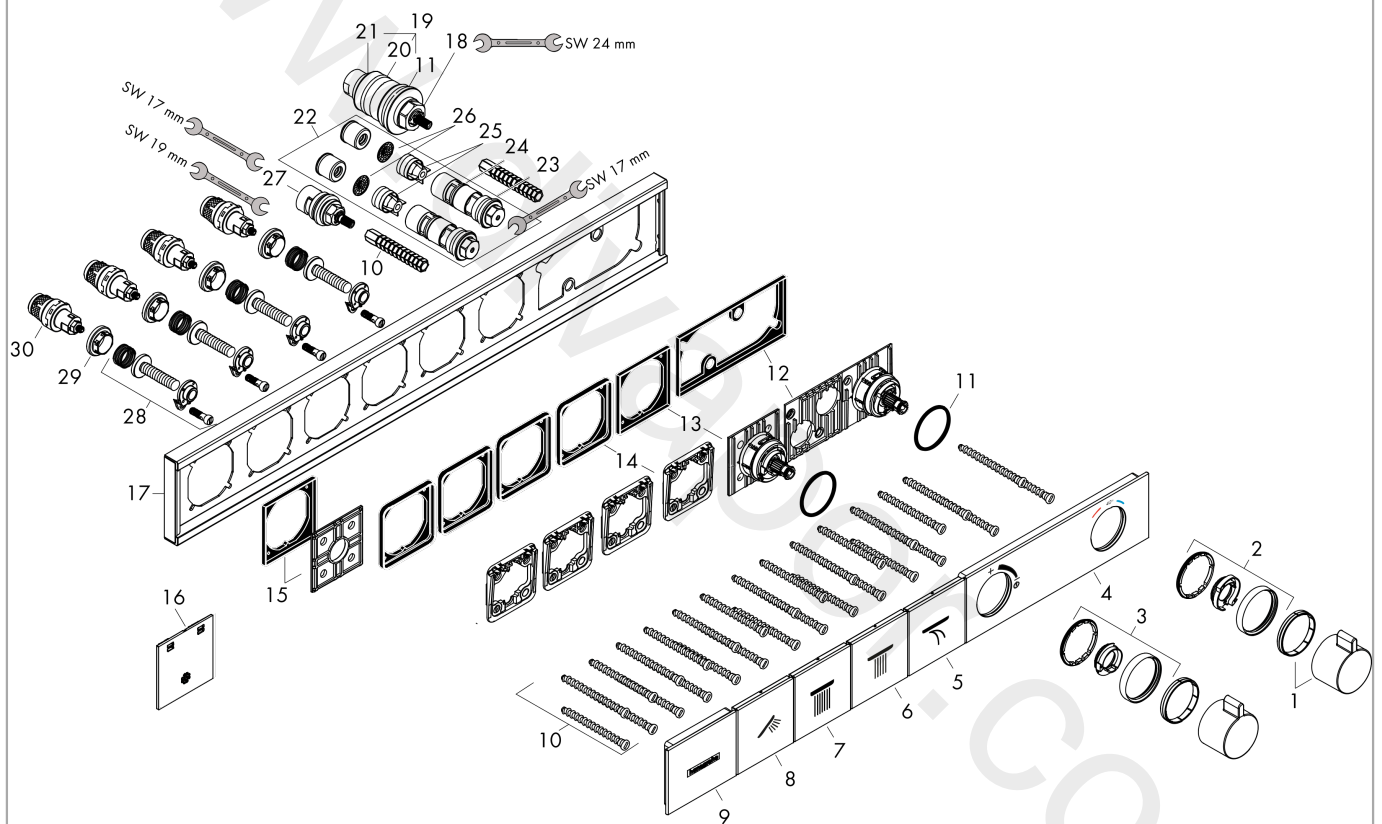

RainSelect

Thermostat for concealed installation for 4 functions

Finish: **Brushed Black Chrome** Article Number: **15382347**

Exploded Drawing

Year of production: >04/20

RainSelect

Thermostat for concealed installation for 4 functions

Finish: **Brushed Black Chrome** Article Number: **15382347**

Spare part list

Year of production: >04/20

Pos.	Description	Article Number	Price	PU
1	handle for thermostat	92215340	£ 96,00	1
2	safety set	93112340	£ 51,00	1
3	safety set	93113340	£ 51,00	1
4	cover	93105340	£ 260,00	1
5	symbol Flood jet	93305340	£ 118,00	1
6	symbol head shower	93499340	£ 118,00	1
7	symbol head shower Rain large	93107340	£ 118,00	1
8	symbol handshower	93106340	£ 118,00	1
9	cover	93501340	£ 142,00	1
10	mounting kit	93102000	£ 25,00	1
11	O-ring 38x2,5	98198000	£ 6,10	1
12	adapter for handle	93109000	£ 25,00	1
13	adapter for handle	93315000	£ 51,00	1
14	support element	93111000	£ 13,30	1
15	support element	93314000	£ 25,00	1
16	fit-up aid	93417000	£ 6,10	1
17	escutcheon	93317340	£ 660,00	1
18	thermostat cartridge	96633000	£ 137,00	1
19	sealing set	96636000	£ 51,00	1
20	O-ring 34x2	98383000	£ 6,10	1
21	O-ring 26x2	98147000	£ 3,30	1
22	service unit	93406000	£ 96,00	1
23	O-ring 20x2	98165000	£ 3,30	1
24	O-ring 20x1,5	98197000	£ 3,30	1
25	non return valve	96655000	£ 13,30	1
26	filter	97367000	£ 9,00	1
27	shut off unit	98536000	£ 79,00	1
28	Select-adapter	93103000	£ 25,00	1
29	nut	98368000	£ 13,30	1
30	shut off unit	95758000	£ 110,00	1
a	concealed item	15312187	-	1
b	Grease	90920000	£ 16,10	1
c	extension 25 mm	93434000	£ 445,00	1