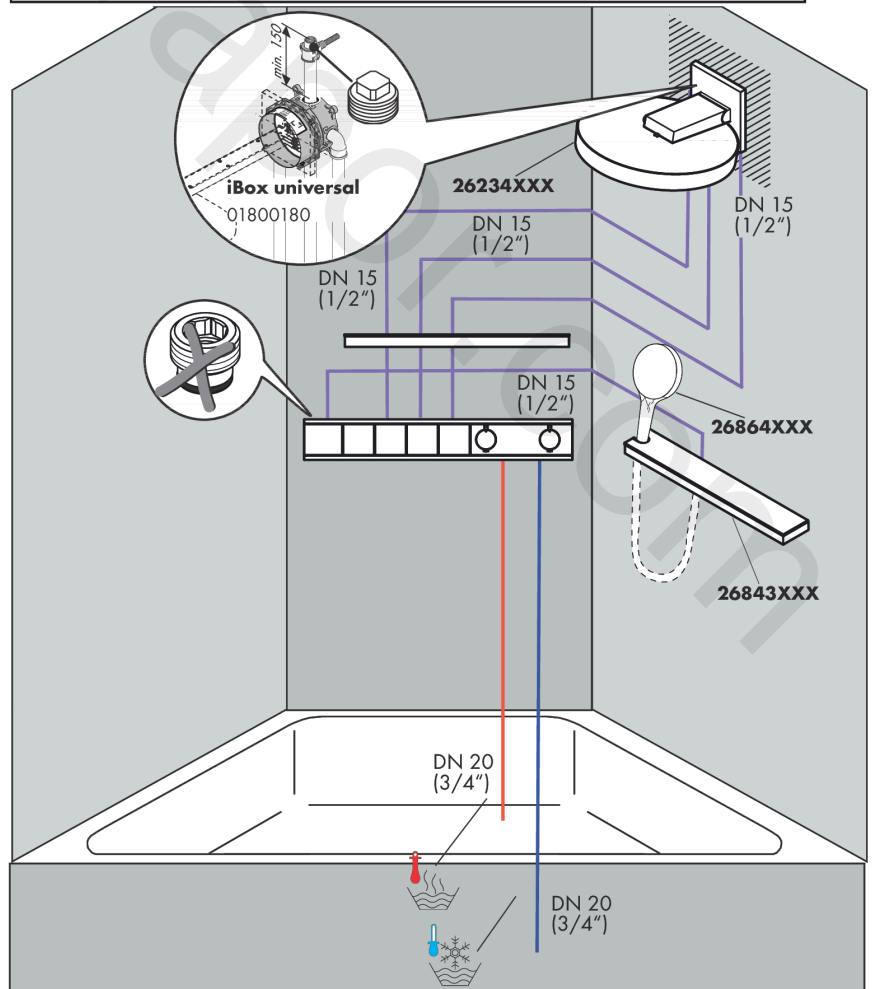

RainSelect

Thermostat for concealed installation for 4 functions

Finish: **Brushed Black Chrome** Article Number: **15382347**

Description

product features

- 4 functions
- simultaneous use of several outlets
- Select push-button on/off control for 4 functions
- depending on volume flow and installation situation approx. 50% flow rate reduction and integrated shut off function
- thermostat cartridge, Start/stop valve to operate the functions
- min. operating pressure: 1 bar
- max. operating pressure: 10 bar
- Safety stop at 40 °C
- temperature limitation adjustable
- non-return valve
- connection type: basic set
- Thermostat is delivered with buttons handshower, PowderRain, Waterfall, Rain large

Technology

Product image

Scale drawing

RainSelect

Thermostat for concealed installation for 4 functions

Finish: **Brushed Black Chrome** Article Number: **15382347**

Installation examples

RainSelect
1531218X / 15382XXX