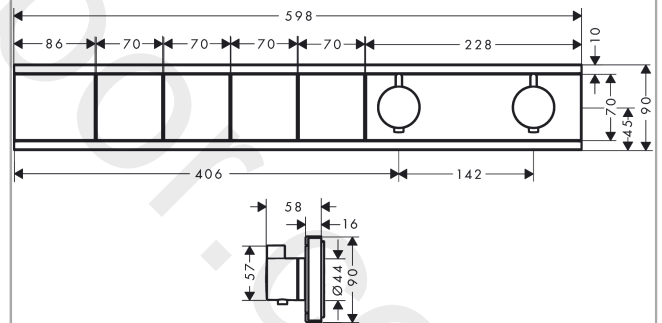

RainSelect

Thermostat for concealed installation for 4 functions

Finish: **Brushed Black Chrome** Article Number: **15382347**

Description

product features

- 4 functions
- simultaneous use of several outlets
- Select push-button on/off control for 4 functions
- depending on volume flow and installation situation approx. 50% flow rate reduction and integrated shut off function
- thermostat cartridge, Start/stop valve to operate the functions
- min. operating pressure: 1 bar
- max. operating pressure: 10 bar
- Safety stop at 40 °C
- temperature limitation adjustable
- non-return valve
- connection type: basic set
- Thermostat is delivered with buttons handshower, PowderRain, Waterfall, Rain large

Technology

Product image

Scale drawing

RainSelect

Thermostat for concealed installation for 4 functions

Finish: **Brushed Black Chrome** Article Number: **15382347**

Installation examples

RainSelect
1531218X / 15382XXX