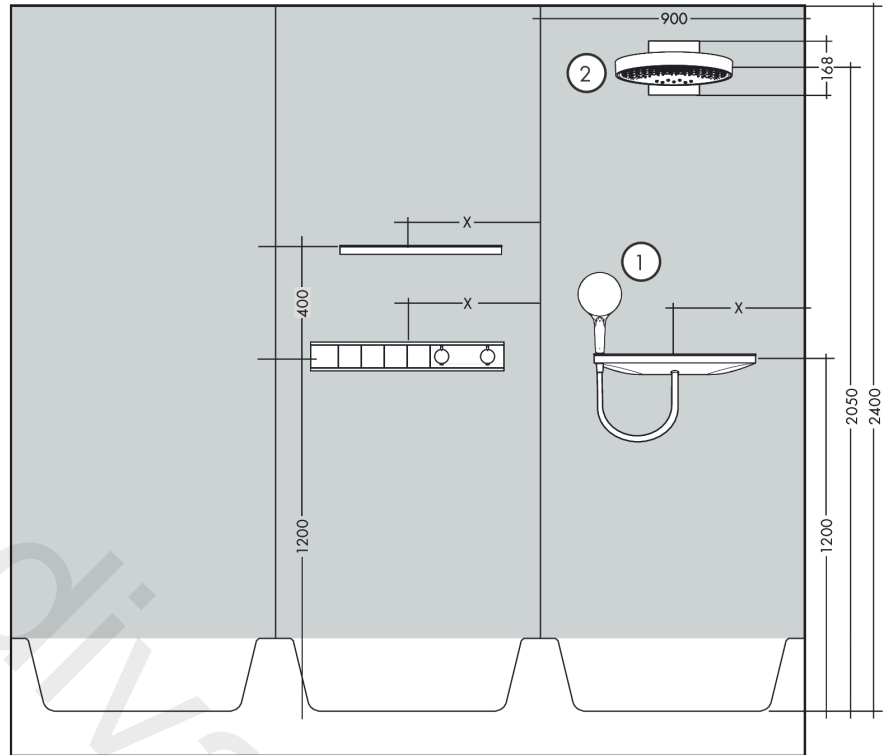

RainSelect

Thermostat for concealed installation for 4 functions

Finish: **Brushed Black Chrome** Article Number: **15382347**

Installation examples

RainSelect
1531218X / 15382XXX