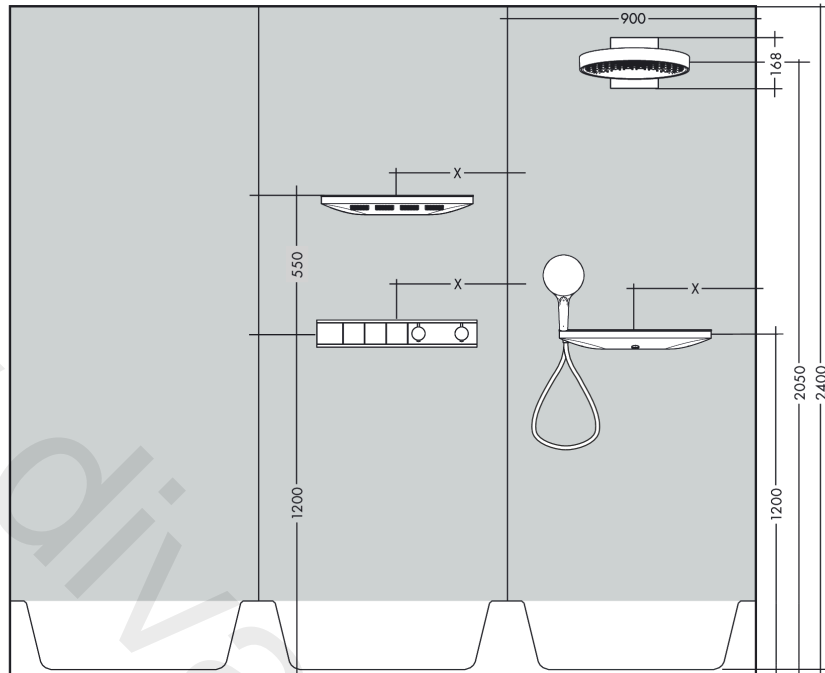

RainSelect
Thermostat for concealed installation for 3 functions
Finish: **Chrome** Article Number: **15381007**

Installation examples

RainSelect
1531118X / 15381XXX