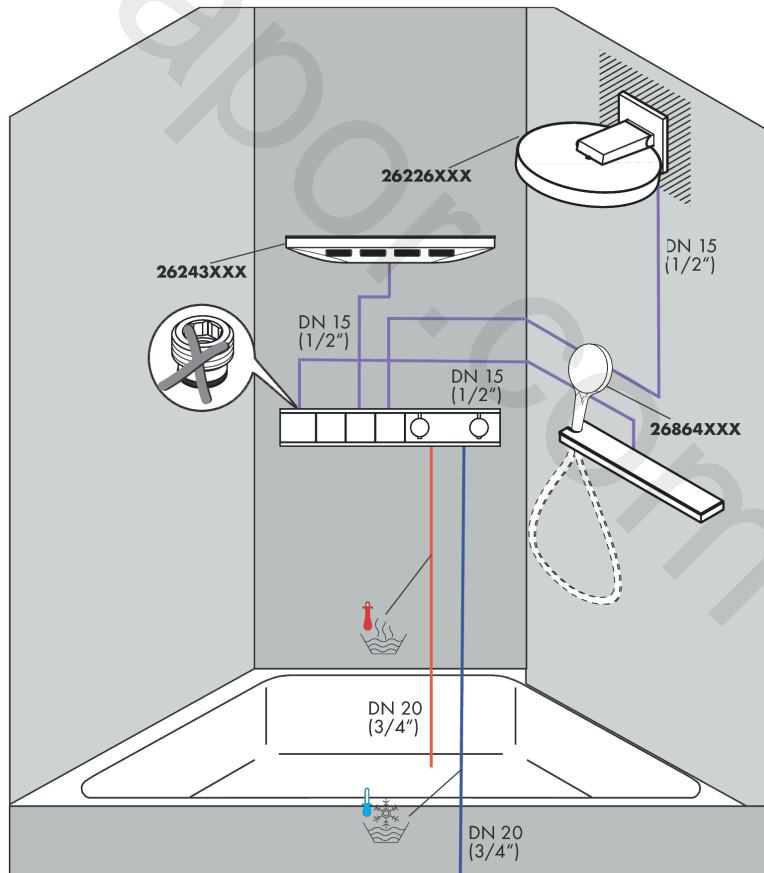

### Description

**product features**

- 3 functions
- simultaneous use of several outlets
- Select push-button on/off control for 3 functions
- depending on volume flow and installation situation approx. 50% flow rate reduction and integrated shut off function
- thermostat cartridge, Start/stop valve to operate the functions
- min. operating pressure: 1 bar
- max. operating pressure: 10 bar
- Safety stop at 40 °C
- temperature limitation adjustable
- non-return valve
- connection type: basic set
- Thermostat is delivered with buttons handshower, PowderRain, shoulder shower

### Product image

### Scale drawing

**RainSelect**  
**Thermostat for concealed installation for 3 functions**  
 Finish: **Chrome** Article Number: **15381007**

Installation examples

**RainSelect**  
 1531118X / 15381XXX