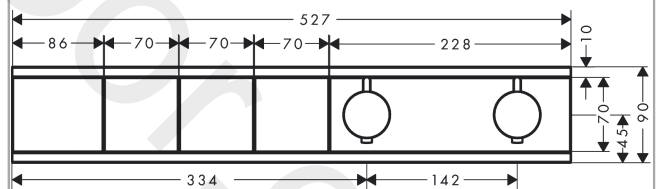

RainSelect
Thermostat for concealed installation for 3 functions
Finish: **Chrome** Article Number: **15381007**

Description

product features

- 3 functions
- simultaneous use of several outlets
- Select push-button on/off control for 3 functions
- depending on volume flow and installation situation approx. 50% flow rate reduction and integrated shut off function
- thermostat cartridge, Start/stop valve to operate the functions
- min. operating pressure: 1 bar
- max. operating pressure: 10 bar
- Safety stop at 40 °C
- temperature limitation adjustable
- non-return valve
- connection type: basic set
- Thermostat is delivered with buttons handshower, PowderRain, shoulder shower

Technology

Product image

Scale drawing