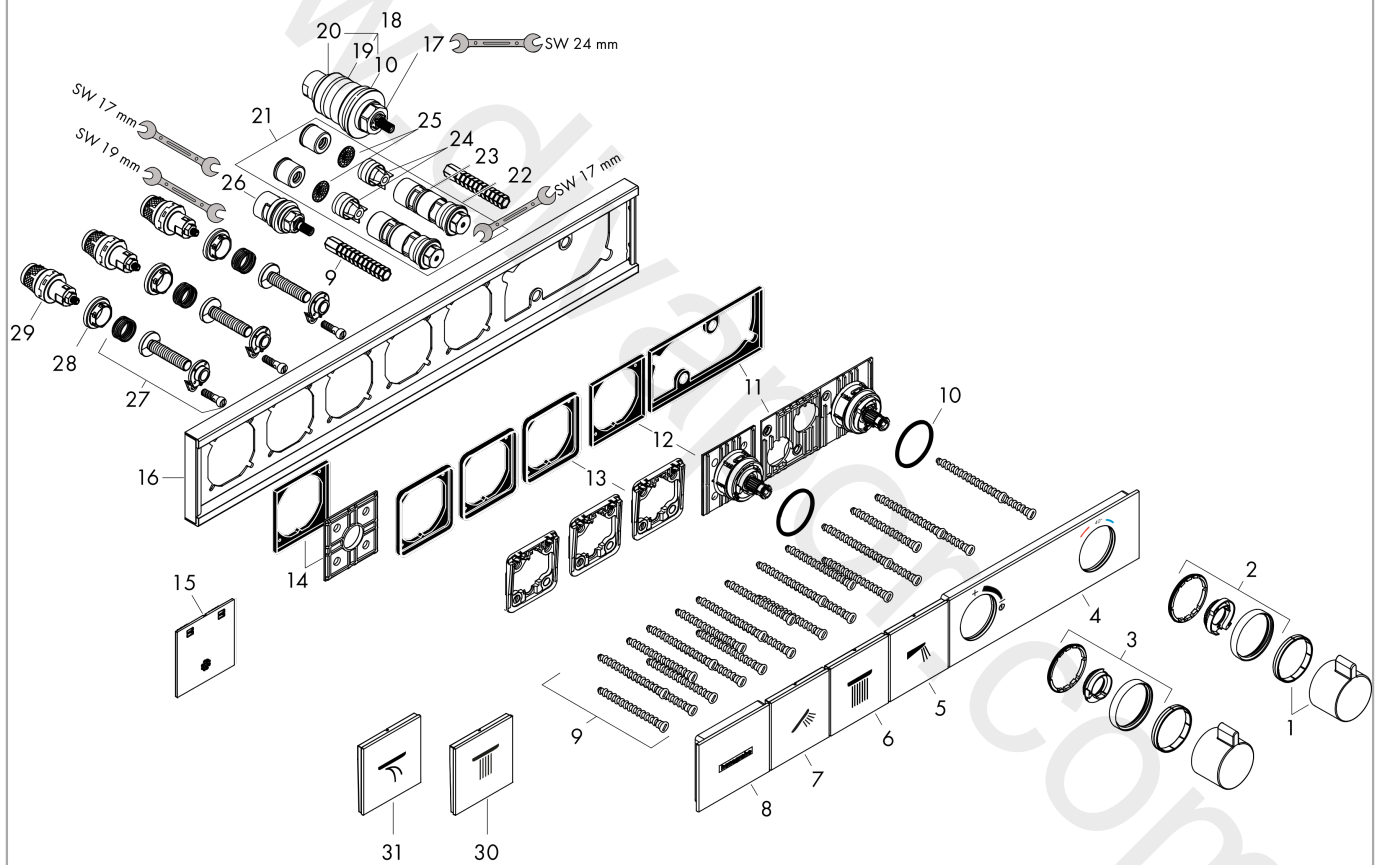

RainSelect
Thermostat for concealed installation for 3 functions
Finish: **Chrome** Article Number: **15381007**

Exploded Drawing

Year of production: >07/19

RainSelect

Thermostat for concealed installation for 3 functions

Finish: **Chrome** Article Number: **15381007**

Spare part list

Year of production: >07/19

Pos.	Description	Article Number	Price	PU
1	handle for thermostat	92215000	£ 64,00	1
2	safety set	93112000	£ 35,00	1
3	safety set	93113000	£ 35,00	1
4	cover	93105000	£ 173,00	1
5	neck jet	93498000	£ 79,00	1
6	symbol head shower	93499000	£ 79,00	1
7	symbol handshower	93106000	£ 79,00	1
8	cover	93501000	£ 96,00	1
9	mounting kit	93102000	£ 25,00	1
10	O-ring 38x2,5	98198000	£ 6,10	1
11	adapter for handle	93109000	£ 25,00	1
12	adapter for handle	93315000	£ 51,00	1
13	support element	93111000	£ 13,30	1
14	support element	93314000	£ 25,00	1
15	fit-up aid	93417000	£ 6,10	1
16	escutcheon	93316000	£ 370,00	1
17	thermostat cartridge	96633000	£ 137,00	1
18	sealing set	96636000	£ 51,00	1
19	O-ring 34x2	98383000	£ 6,10	1
20	O-ring 26x2	98147000	£ 3,30	1
21	service unit	93406000	£ 96,00	1
22	O-ring 20x2	98165000	£ 3,30	1
23	O-ring 20x1,5	98197000	£ 3,30	1
24	non return valve	96655000	£ 13,30	1
25	filter	97367000	£ 9,00	1
26	shut off unit	98536000	£ 79,00	1
27	Select-adapter	93103000	£ 25,00	1
28	nut	98368000	£ 13,30	1
29	shut off unit	95758000	£ 110,00	1
30	symbol head shower Rain large	93107000	£ 79,00	1
31	symbol Flood jet	93305000	£ 79,00	1
a	concealed item	15311187	-	1
b	Grease	90920000	£ 16,10	1
c	extension 25 mm	93433000	£ 370,00	1