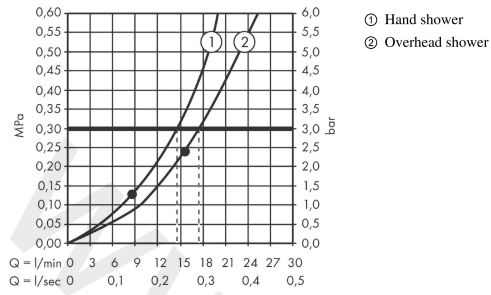

#### Scale drawing

**RainSelect**

**Thermostat for concealed installation for 2 functions**

Finish: **Polished Gold Optic** Article Number: **15380990**

**Flowchart**

www.divapor.com

**RainSelect**  
**Thermostat for concealed installation for 2 functions**  
 Finish: **Polished Gold Optic** Article Number: **15380990**