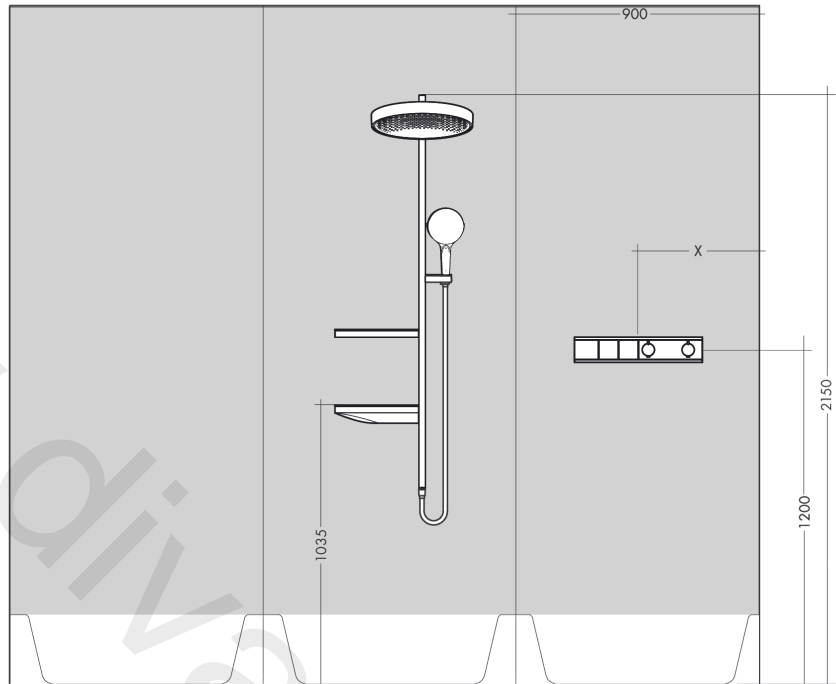

RainSelect
Thermostat for concealed installation for 2 functions
Finish: **Polished Gold Optic** Article Number: **15380990**

Installation examples

RainSelect
1531018X / 15380XXX