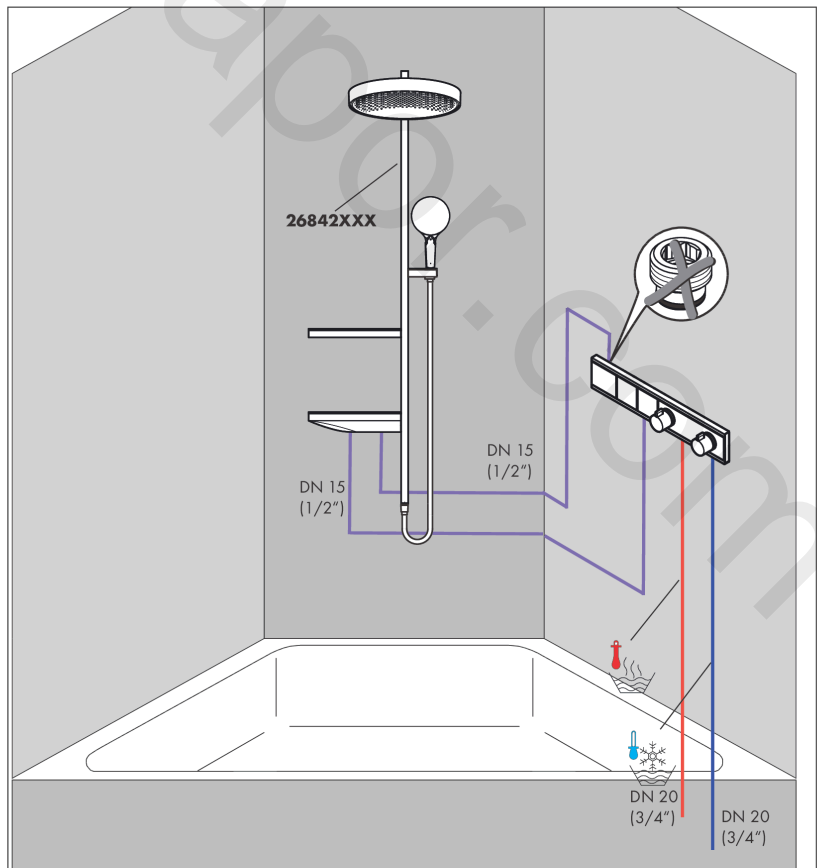

#### Product image

#### Scale drawing

**RainSelect**

**Thermostat for concealed installation for 2 functions**

Finish: **Polished Gold Optic** Article Number: **15380990**

**Flowchart**

www.divapor.com

**RainSelect**  
**Thermostat for concealed installation for 2 functions**  
 Finish: **Polished Gold Optic** Article Number: **15380990**

Installation examples

**RainSelect**  
 1531018X / 15380XXX

**RainSelect**

**Thermostat for concealed installation for 2 functions**

Finish: **Polished Gold Optic** Article Number: **15380990**

**Exploded Drawing**