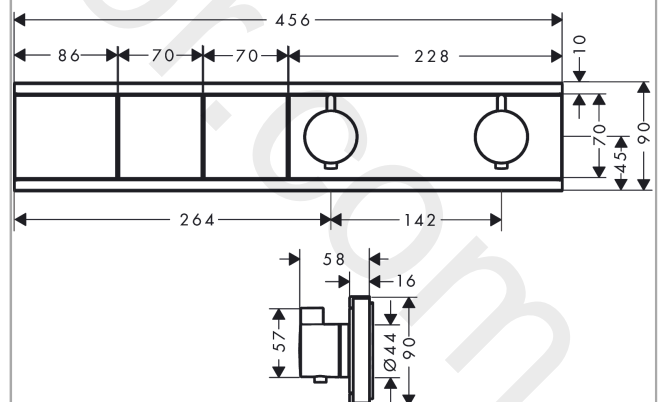

RainSelect

Thermostat for concealed installation for 2 functions

Finish: **Polished Gold Optic** Article Number: **15380990**

Description

product features

- 2 functions
- simultaneous use of several outlets
- Select push-button on/off control for 2 outlets
- depending on volume flow and installation situation approx. 50% flow rate reduction and integrated shut off function
- thermostat cartridge, Start/stop valve to operate the functions
- maximum flow rate at 3 bar: 38 l/min
- flow rate per outlet: 26 l/min
- flow rate by simultaneous use of all outlets: 38 l/min
- min. operating pressure: 1 bar
- max. operating pressure: 10 bar
- Safety stop at 40 °C
- temperature limitation adjustable
- non-return valve
- connection type: basic set
- Thermostat is delivered with buttons handshower and PowderRain
- WRAS 2207061
- WRAS 2207061 - Approval letter 2207061

Article Details

Price excl. VAT

1.887,50 £

Technology

Design awards

Product image

Scale drawing