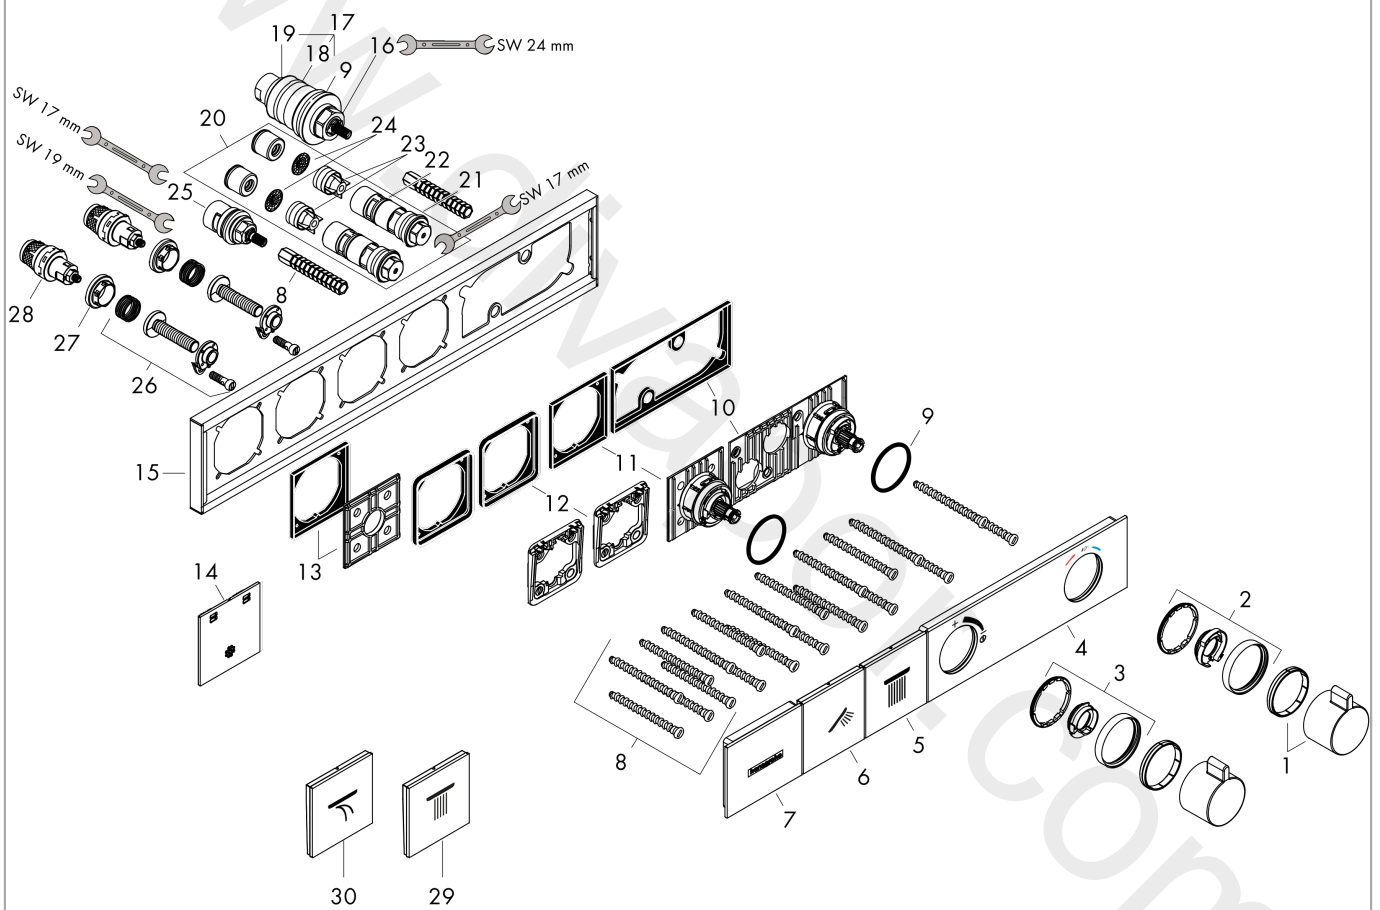

RainSelect

Thermostat for concealed installation for 2 functions

Finish: **Polished Gold Optic** Article Number: **15380990**

Exploded Drawing

Year of production: >04/20

RainSelect

Thermostat for concealed installation for 2 functions

Finish: **Polished Gold Optic** Article Number: **15380990**

Spare part list

Year of production: >04/20

Pos.	Description	Article Number	Price	PU
1	handle for thermostat	92215990	£ 96,00	1
2	safety set	93112990	£ 51,00	1
3	safety set	93113990	£ 51,00	1
4	cover	93105990	£ 260,00	1
5	symbol head shower	93499990	£ 118,00	1
6	symbol handshower	93106990	£ 118,00	1
7	cover	93501990	£ 142,00	1
8	mounting kit	93102000	£ 25,00	1
9	O-ring 38x2,5	98198000	£ 6,10	1
10	adapter for handle	93109000	£ 25,00	1
11	adapter for handle	93315000	£ 51,00	1
12	support element	93111000	£ 13,30	1
13	support element	93314000	£ 25,00	1
14	fit-up aid	93417000	£ 6,10	1
15	escutcheon	93104990	£ 550,00	1
16	thermostat cartridge	96633000	£ 137,00	1
17	sealing set	96636000	£ 51,00	1
18	O-ring 34x2	98383000	£ 6,10	1
19	O-ring 26x2	98147000	£ 3,30	1
20	service unit	93406000	£ 96,00	1
21	O-ring 20x2	98165000	£ 3,30	1
22	O-ring 20x1,5	98197000	£ 3,30	1
23	non return valve	96655000	£ 13,30	1
24	filter	97367000	£ 9,00	1
25	shut off unit	98536000	£ 79,00	1
26	Select-adapter	93103000	£ 25,00	1
27	nut	98368000	£ 13,30	1
28	shut off unit	95758000	£ 110,00	1
29	symbol head shower Rain large	93107990	£ 118,00	1
30	symbol Flood jet	93305990	£ 118,00	1
a	concealed item	15310180	£ 1.030,00	1
b	Grease	90920000	£ 16,10	1
c	extension 25 mm	93432000	£ 370,00	1