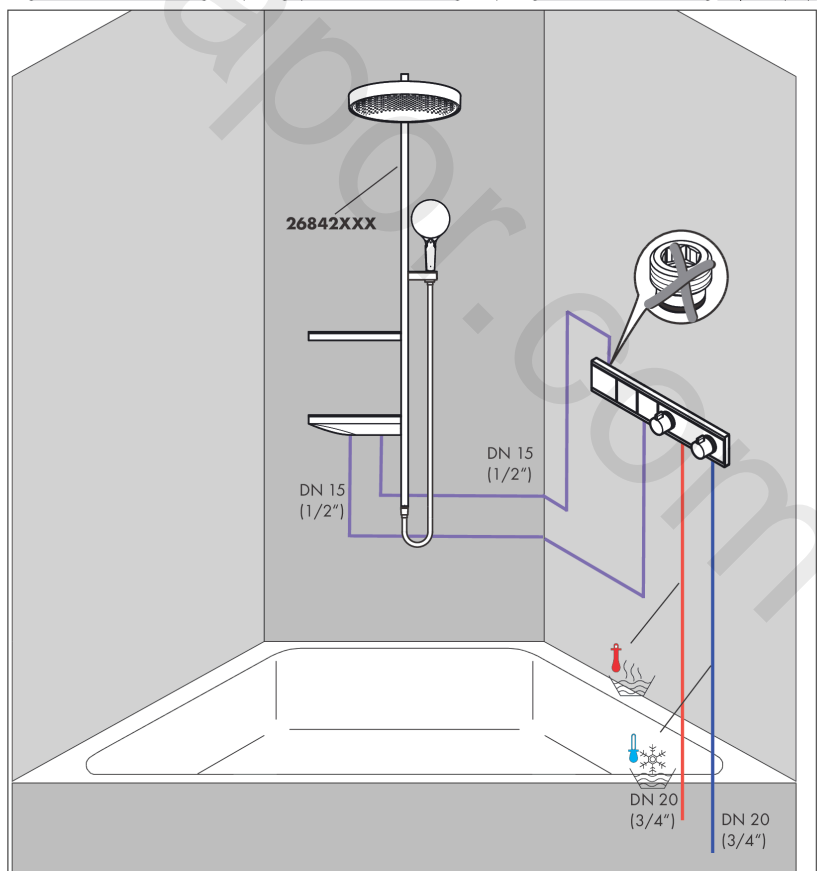

##### product features

- 2 functions
- simultaneous use of several outlets
- Select push-button on/off control for 2 outlets
- depending on volume flow and installation situation approx. 50% flow rate reduction and integrated shut off function
- thermostat cartridge, Start/stop valve to operate the functions
- min. operating pressure: 1 bar
- max. operating pressure: 10 bar
- Safety stop at 40 °C
- temperature limitation adjustable
- non-return valve
- connection type: basic set
- Thermostat is delivered with buttons handshower and PowderRain

#### Scale drawing

**RainSelect**  
**Thermostat for concealed installation for 2 functions**  
 Finish: **Chrome** Article Number: **15380007**

Installation examples

**RainSelect**  
 1531018X / 15380XXX

**RainSelect**  
**Thermostat for concealed installation for 2 functions**  
 Finish: **Chrome** Article Number: **15380007**

**Exploded Drawing**

Year of production: >07/19