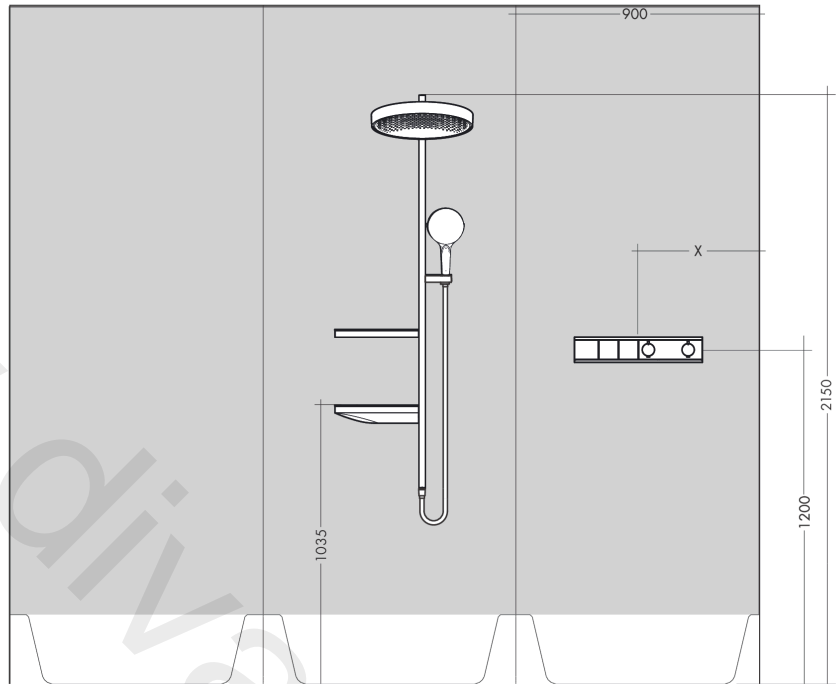

### Thermostat for concealed installation for 2 functions

Finish: **Chrome** Article Number: **15380007**

#### Product image

#### Scale drawing

**RainSelect**  
**Thermostat for concealed installation for 2 functions**  
 Finish: **Chrome** Article Number: **15380007**

Installation examples

**RainSelect**  
 1531018X / 15380XXX

**RainSelect**  
**Thermostat for concealed installation for 2 functions**  
 Finish: **Chrome** Article Number: **15380007**

**Exploded Drawing**

Year of production: >07/19