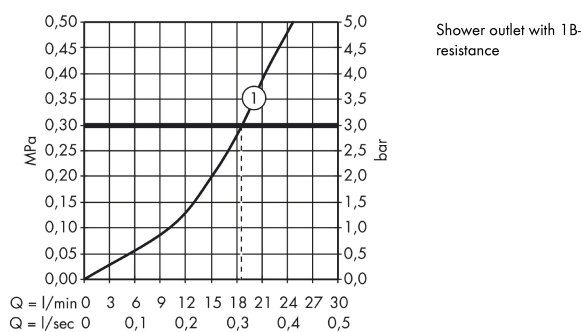

Versostat²

Shower thermostat for exposed installation

Finish: **Chrome** Article Number: **15368007**

Description

product features

- EcoStop button limits the water consumption to 10 l/min
- 1 function
- thermostat cartridge
- maximum flow rate at 3 bar: 18,5 l/min
- temperature limitation adjustable
- non-return valve
- with silencer
- suitable for continuous flow water heaters
- centre distance: 150 ± 12 mm
- connection dimension: DN15
- connection type: s-shaped connections
- dirt filter included

Technology

Certificates / Sustainability

Product image

Scale drawing

Flowchart