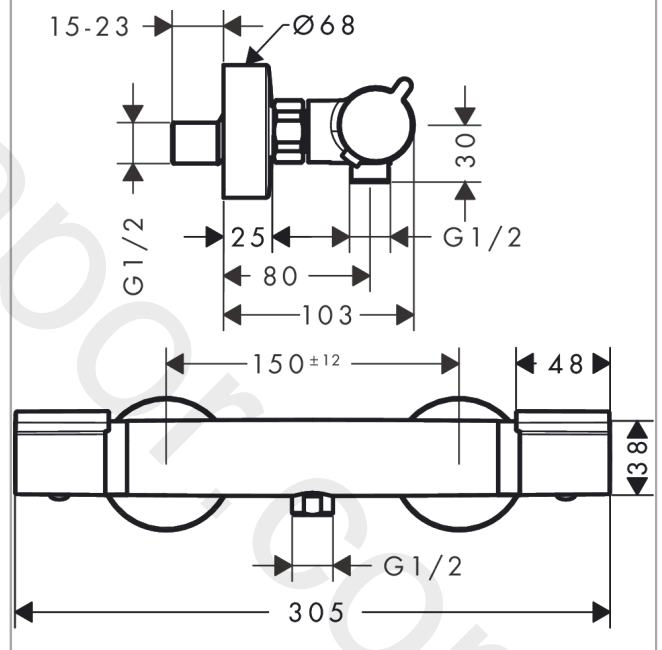

##### product features

- EcoStop button limits the water consumption to 10 l/min
- 1 function
- thermostat cartridge
- maximum flow rate at 3 bar: 18,5 l/min
- temperature limitation adjustable
- non-return valve
- with silencer
- suitable for continuous flow water heaters
- centre distance: 150 ± 12 mm
- connection dimension: DN15
- connection type: s-shaped connections
- dirt filter included

#### Scale drawing