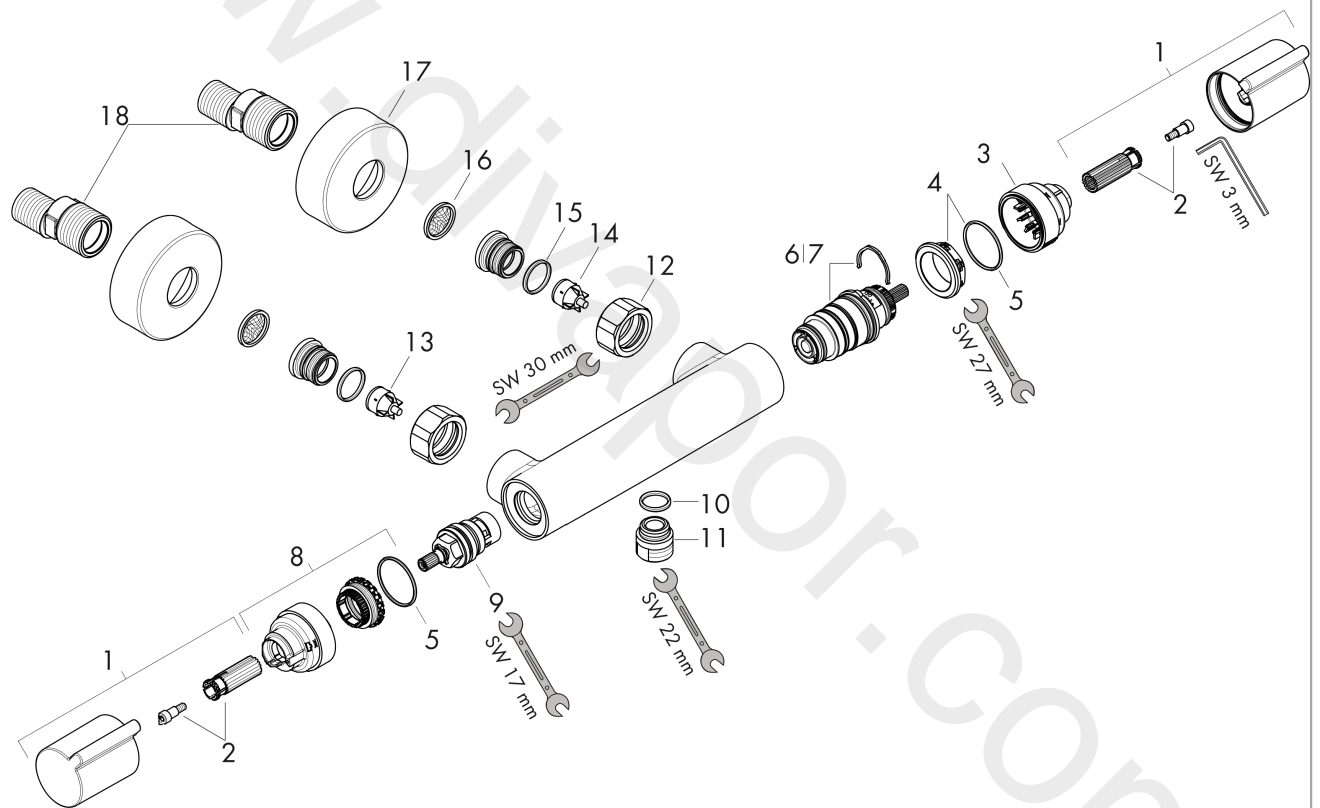

#### Scale drawing

#### Flowchart

**Versostat<sup>2</sup>**  
**Shower thermostat for exposed installation**  
 Finish: **Chrome** Article Number: **15368007**

**Exploded Drawing**

Year of production: >01/19

**Versostat<sup>2</sup>****Shower thermostat for exposed installation**Finish: **Chrome** Article Number: **15368007****Spare part list**

Year of production: &gt;01/19

Pos.	Description	Article Number	Price	PU
1	handle	92200000	£ 51,00	1
2	handle fixing set	95843000	£ 9,00	1
3	safety set	95839000	£ 20,50	1
4	nut	98913000	£ 20,50	1
5	O-ring 26x1,5	98390000	£ 3,30	1
6	thermostat cartridge	98282000	£ 110,00	1
7	cartridge for exchanged connections	92373000	£ 275,00	1
8	safety set	95841000	£ 20,50	1
9	shut off unit	94149000	£ 35,00	1
10	connecting thread	95392000	£ 20,50	1
11	O-ring 14x2	98129000	£ 3,30	1
12	set of nuts	96157000	£ 35,00	1
13	non return valve (pressure-resistant up to 2 MPa)	93136000	£ 35,00	1
14	non return valve	96737000	£ 35,00	1
15	O-ring 17x1,5	98137000	£ 3,30	1
16	filter packing	96922000	£ 9,00	1
17	escutcheon Ø 68 mm	96467000	£ 20,50	1
18	set of S-unions (±12 mm)	94140000	£ 51,00	1