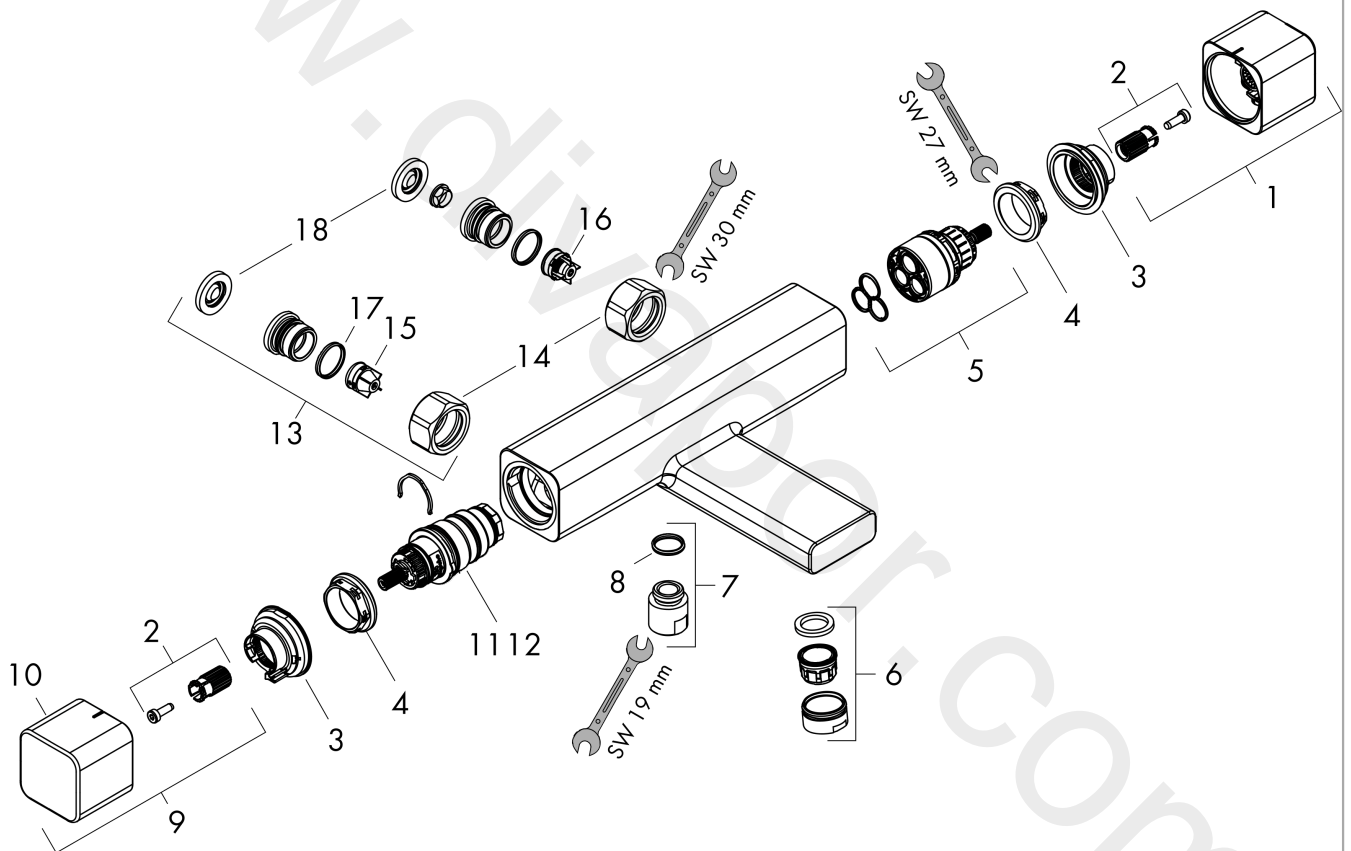

##### product features

- projection 171 mm
- 2 functions
- CoolContact thermostat: Prevents the housing from heating up, making showering even safer
- shut-off/ diverter valve, thermostat cartridge
- maximum flow rate at 3 bar: 20,7 l/min
- flow rate for bath spout at 3 bar: 21 l/min
- flow rate of hand shower at 3 bar: 15 l/min
- flow rate hand shower connection at 3 bar: 15 l/min
- Safety stop at 40 °C
- temperature limitation adjustable
- non-return valve
- protected against backflow, according to DIN EN 1717
- with silencer
- connection dimension: DN15
- connection type: s-shaped connections
- wall-mounted
- centre distance: 150 ± 12 mm
- dirt filter included

#### Scale drawing

**Ecostat E**  
**Bath thermostat 150cc for exposed installation Nordic-DZR**  
 Finish: **Chrome** Article Number: **15367000**

**Flowchart**

www.divapor.com

**Ecostat E**  
**Bath thermostat 150cc for exposed installation Nordic-DZR**  
 Finish: **Chrome** Article Number: **15367000**

Exploded Drawing

Year of production: >08/20

**Ecostat E****Bath thermostat 150cc for exposed installation Nordic-DZR**Finish: **Chrome** Article Number: **15367000****Spare part list**

Year of production: &gt;08/20

Pos.	Description	Article Number	Price	PU
1	handle	93521000	£ 79,00	1
2	handle fixing set	93228000	£ 9,00	1
3	safety set	93519000	£ 3,30	1
4	nut	98913000	£ 20,50	1
5	shut off unit with selector	98283000	£ 79,00	1
6	aerator M24x1 (38 l/min)	95871000	£ 20,50	1
7	connecting thread	95392000	£ 20,50	1
8	O-ring 14x2	98129000	£ 3,30	1
9	handle	93520000	£ 96,00	1
10	pushbutton	92848000	£ 6,10	1
11	thermostat cartridge	98282000	£ 110,00	1
12	cartridge for exchanged connections	92373000	£ 275,00	1
13	set of unions	94285000	£ 67,00	1
14	set of nuts	96157000	£ 35,00	1
15	non return valve (pressure-resistant up to 2 MPa)	93136000	£ 35,00	1
16	non return valve	96737000	£ 35,00	1
17	O-ring 17x1,5	98137000	£ 3,30	1
18	filter packing	96922000	£ 9,00	1