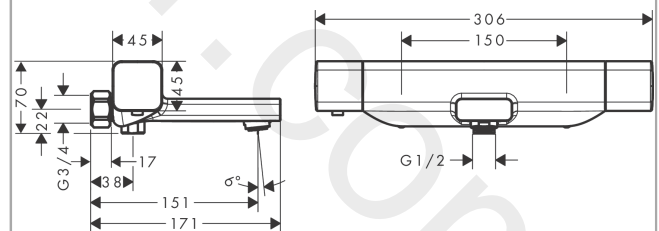

Scale drawing