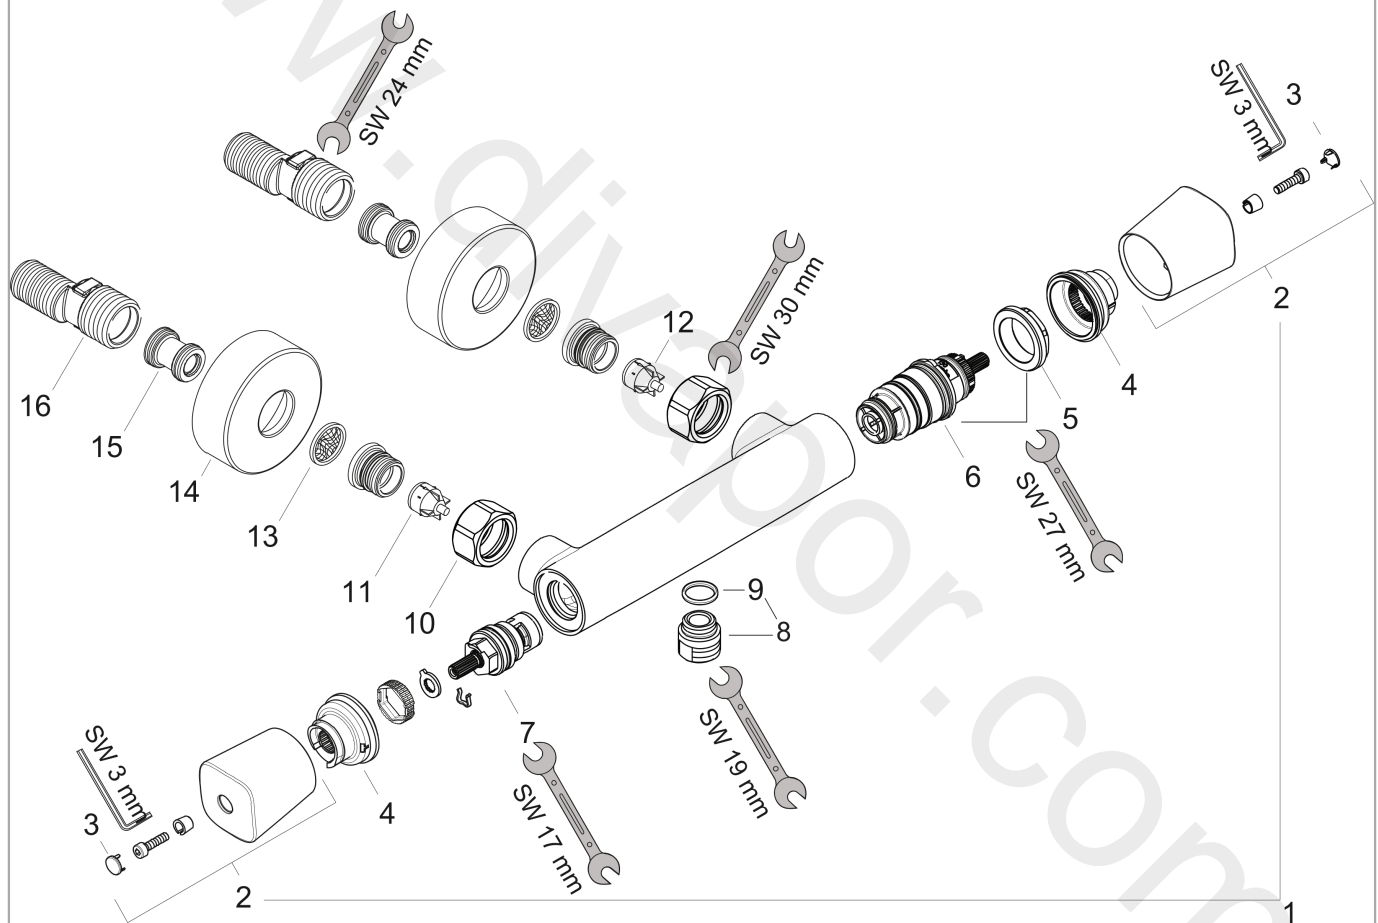

Versostat

Shower thermostat wall-mounted

Surfaces: Article Number: **15365000**

Exploded Drawing

Year of production: **12/09 - 12/16**

Versostat**Shower thermostat wall-mounted**Surfaces: Article Number: **15365000****Spare part list**Year of production: **12/09 - 12/16**

Pos.	Description	Article Number	Price	PU
1	set of handles	95677000	£ 64,00	1
2	handle	95780000	£ 43,00	1
3	cover cap	95433000	£ 6,10	1
4	safety set for temperature control	98916000	£ 13,30	1
5	nut	98913000	£ 20,50	1
6	thermostat cartridge	98282000	£ 110,00	1
7	shut off unit	94149000	£ 35,00	1
8	connecting thread	95392000	£ 20,50	1
9	O-ring 14x2	98129000	£ 3,30	1
10	set of nuts	96157000	£ 35,00	1
11	non return valve (pressure-resistant up to 2 MPa)	93136000	£ 35,00	1
12	non return valve	96737000	£ 35,00	1
13	filter packing	96922000	£ 9,00	1
14	escutcheon Ø 68 mm	96467000	£ 20,50	1
15	noise reduction	96429000	£ 6,10	1
16	set of S-unions (±12 mm)	94140000	£ 51,00	1
a	set of S-unions (±32 mm)	98592000	£ 43,00	1
b	pushbutton	92848000	£ 6,10	1