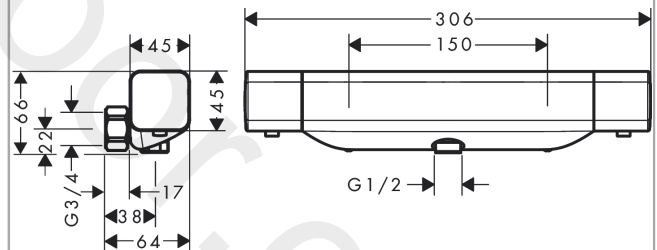

Ecostat E

Shower thermostat 150cc for exposed installation Nordic-DZR

Finish: **Chrome** Article Number: **15361000**

Description

product features

- 1 function
- CoolContact thermostat: Prevents the housing from heating up, making showering even safer
- EcoStop button limits the water consumption to 9 l/min
- thermostat cartridge
- maximum flow rate at 3 bar: 15 l/min
- min. operating pressure: 1 bar
- max. operating pressure: 10 bar
- Safety stop at 40 °C
- non-return valve
- centre distance: 150 ± 12 mm
- connection dimension: G ½
- connection type: s-shaped connections
- dirt filter included

Technology

Certificates / Sustainability

Product image

Scale drawing

Ecostat E

Shower thermostat 150cc for exposed installation Nordic-DZR

Finish: **Chrome** Article Number: **15361000**

Flowchart

Year of production: >08/20

Pos.	Description	Article Number	Price	PU
1	handle	93520000	£ 96,00	1
2	pushbutton	92848000	£ 6,10	1
3	handle fixing set	93228000	£ 9,00	1
4	safety set	93519000	£ 3,30	1
5	nut	98913000	£ 20,50	1
6	shut off unit	95800000	£ 64,00	1
7	thermostat cartridge	98282000	£ 110,00	1
8	cartridge for exchanged connections	92373000	£ 275,00	1
9	connecting thread	95392000	£ 20,50	1
10	O-ring 14x2	98129000	£ 3,30	1
11	set of unions	94285000	£ 67,00	1
12	set of nuts	96157000	£ 35,00	1
13	non return valve (pressure-resistant up to 2 MPa)	93136000	£ 35,00	1
14	non return valve	96737000	£ 35,00	1
15	O-ring 17x1,5	98137000	£ 3,30	1
16	flow limiter	97510000	£ 13,30	1
17	filter packing	96922000	£ 9,00	1