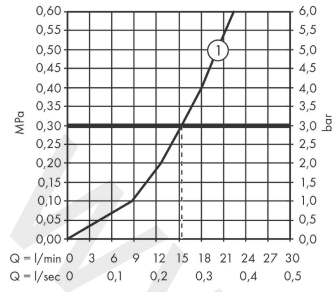

Ecostat E

Shower thermostat 150cc for exposed installation Nordic-DZR

Finish: **Chrome** Article Number: **15361000**

Flowchart

www.divapor.com