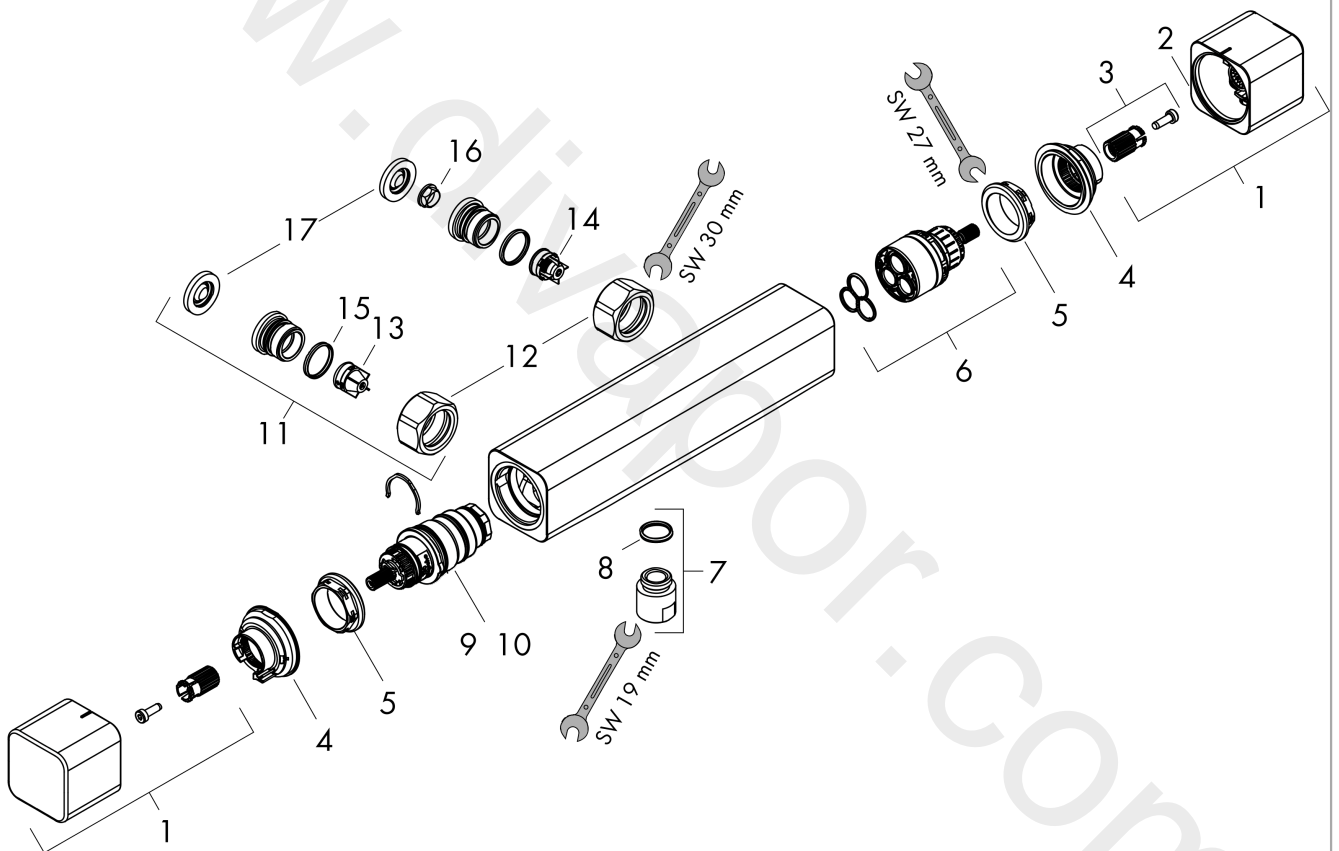

Ecostat E

Shower thermostat 150cc for exposed installation Nordic-DZR

Finish: **Chrome** Article Number: **15361000**

Description

product features

- 1 function
- CoolContact thermostat: Prevents the housing from heating up, making showering even safer
- EcoStop button limits the water consumption to 9 l/min
- thermostat cartridge
- maximum flow rate at 3 bar: 15 l/min
- min. operating pressure: 1 bar
- max. operating pressure: 10 bar
- Safety stop at 40 °C
- non-return valve
- centre distance: 150 ± 12 mm
- connection dimension: G ½
- connection type: s-shaped connections
- dirt filter included

Technology

Certificates / Sustainability

Product image

Scale drawing

Ecostat E

Shower thermostat 150cc for exposed installation Nordic-DZR

Finish: **Chrome** Article Number: **15361000**

Flowchart

www.divapor.com

Ecostat E
Shower thermostat 150cc for exposed installation Nordic-DZR
 Finish: **Chrome** Article Number: **15361000**

Exploded Drawing

Year of production: >08/20

Ecostat E**Shower thermostat 150cc for exposed installation Nordic-DZR**Finish: **Chrome** Article Number: **15361000****Spare part list**

Year of production: >08/20

Pos.	Description	Article Number	Price	PU
1	handle	93520000	£ 96,00	1
2	pushbutton	92848000	£ 6,10	1
3	handle fixing set	93228000	£ 9,00	1
4	safety set	93519000	£ 3,30	1
5	nut	98913000	£ 20,50	1
6	shut off unit	95800000	£ 64,00	1
7	thermostat cartridge	98282000	£ 110,00	1
8	cartridge for exchanged connections	92373000	£ 275,00	1
9	connecting thread	95392000	£ 20,50	1
10	O-ring 14x2	98129000	£ 3,30	1
11	set of unions	94285000	£ 67,00	1
12	set of nuts	96157000	£ 35,00	1
13	non return valve (pressure-resistant up to 2 MPa)	93136000	£ 35,00	1
14	non return valve	96737000	£ 35,00	1
15	O-ring 17x1,5	98137000	£ 3,30	1
16	flow limiter	97510000	£ 13,30	1
17	filter packing	96922000	£ 9,00	1