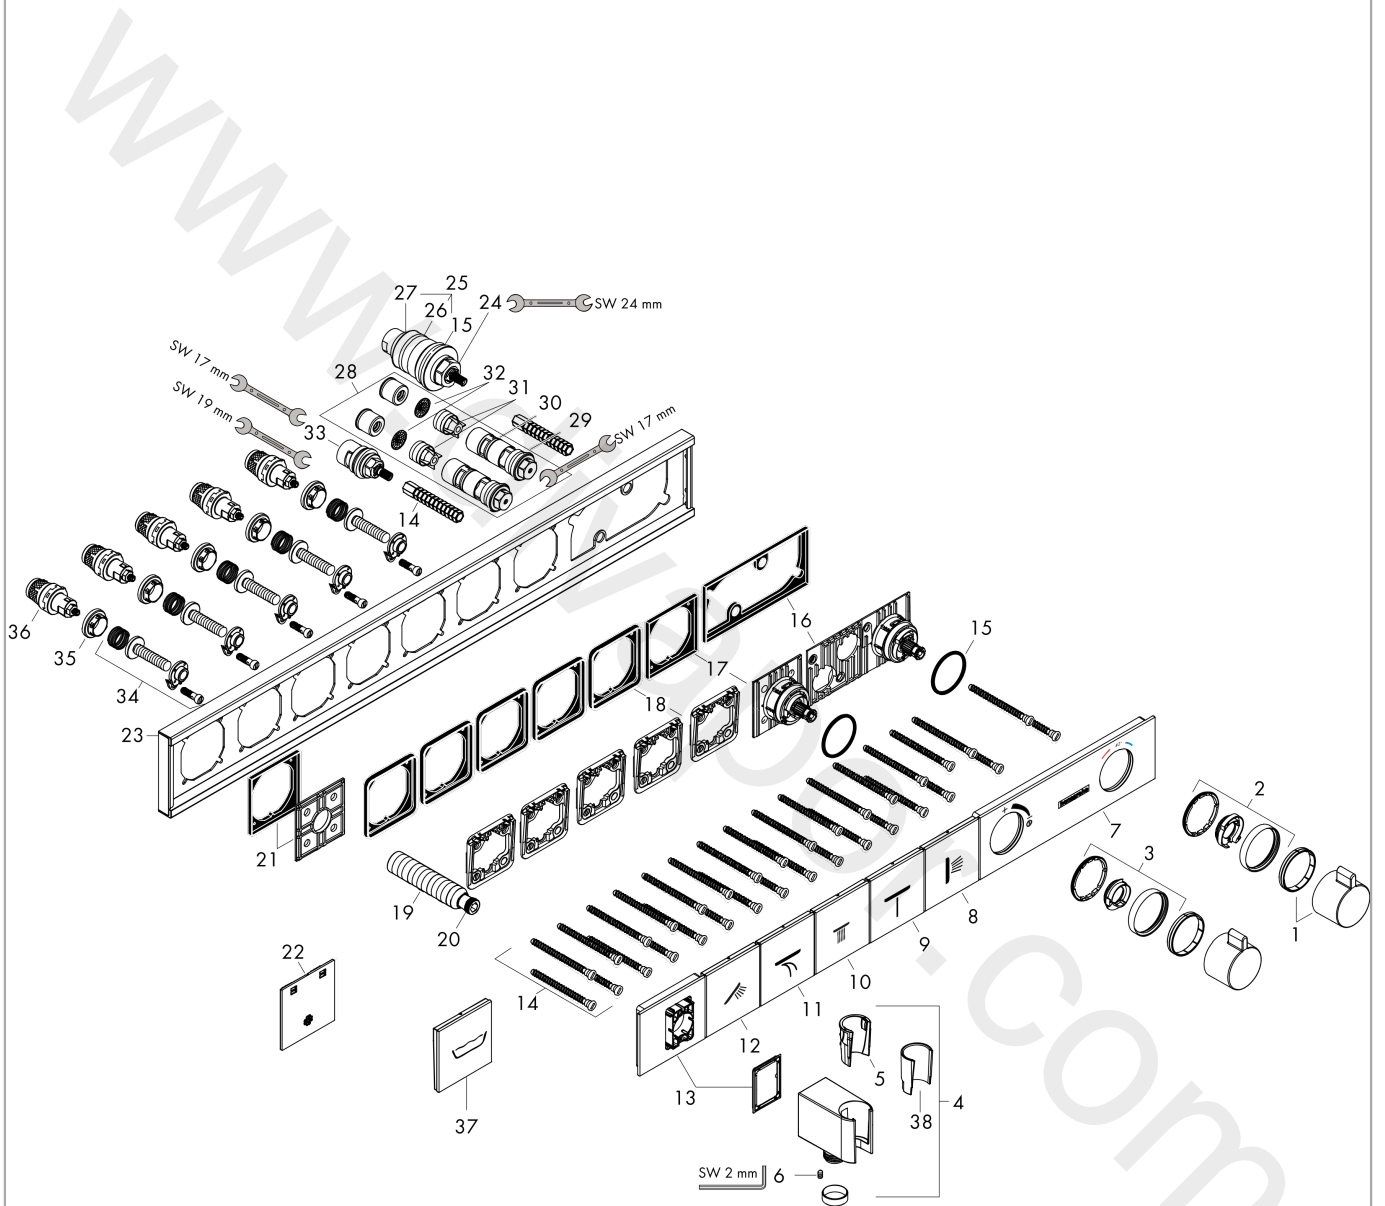

RainSelect

Thermostat for concealed installation for 5 functions with integrated shower holder

Finish: **Black/Chrome** Article Number: **15358600**

Description

product features

- consists of: Thermostat, shower holder
- 5 functions
- thermostat cartridge, Start/stop valve to operate the functions
- depending on volume flow and installation situation approx. 50% flow rate reduction and integrated shut off function
- Select push-button on/off control for 5 outlets
- simultaneous use of several outlets
- maximum flow rate at 3 bar: 38 l/min
- flow rate per outlet: 26 l/min
- flow rate by simultaneous use of all outlets: 38 l/min
- min. operating pressure: 1 bar
- max. operating pressure: 10 bar
- safety stop at 40 °C
- temperature limitation adjustable
- non-return valve
- for shower hoses with conical or cylindrical nut on both sides
- thermostat is delivered with buttons hand shower, Waterfall, Rain large, Mono, body shower
- connection type: basic set
- WRAS 2207061
- WRAS 2207061 - Approval letter 2207061

Finish: **Black/Chrome** Article Number: **15358600**

Installation examples

RainSelect
1531318X / 15358XXX

RainSelect

Thermostat for concealed installation for 5 functions with integrated shower holder

Finish: **Black/Chrome** Article Number: **15358600**

Exploded Drawing

Year of production: >10/17

RainSelect

Thermostat for concealed installation for 5 functions with integrated shower holder

Finish: **Black/Chrome** Article Number: **15358600**

Spare part list