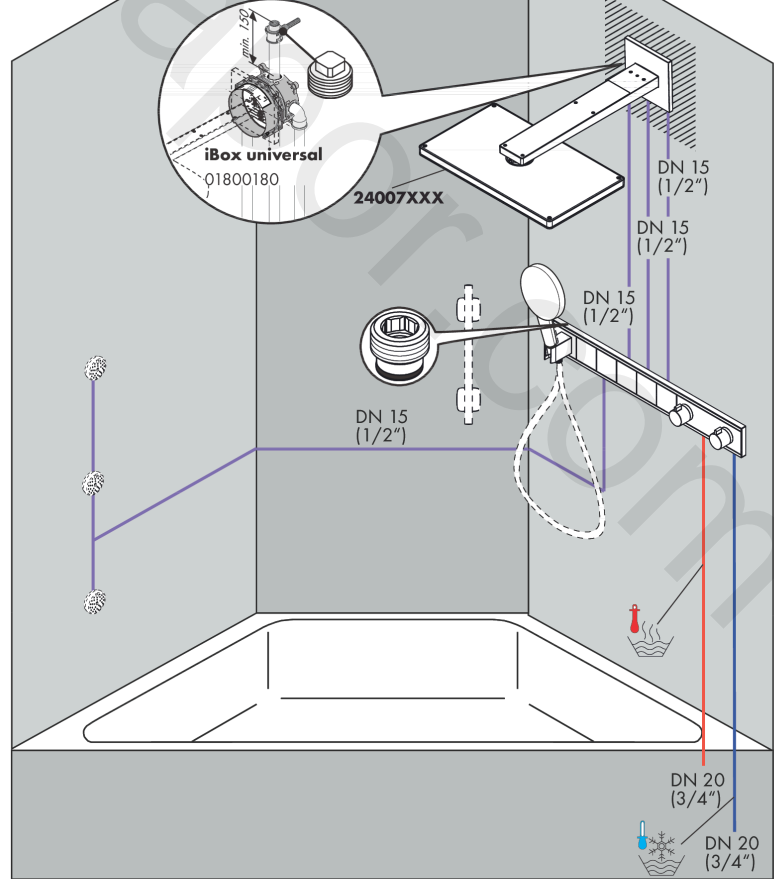

RainSelect

Thermostat for concealed installation for 5 functions with integrated shower holder

Finish: **Black/Chrome** Article Number: **15358600**

Description

product features

- consists of: Thermostat, shower holder
- 5 functions
- thermostat cartridge, Start/stop valve to operate the functions
- depending on volume flow and installation situation approx. 50% flow rate reduction and integrated shut off function
- Select push-button on/off control for 5 outlets
- simultaneous use of several outlets
- maximum flow rate at 3 bar: 38 l/min
- flow rate per outlet: 26 l/min
- flow rate by simultaneous use of all outlets: 38 l/min
- min. operating pressure: 1 bar
- max. operating pressure: 10 bar
- safety stop at 40 °C
- temperature limitation adjustable
- non-return valve
- for shower hoses with conical or cylindrical nut on both sides
- thermostat is delivered with buttons hand shower, Waterfall, Rain large, Mono, body shower
- connection type: basic set
- WRAS 2207061
- WRAS 2207061 - Approval letter 2207061

Article Details

Price excl. VAT

2.483,33 £

Technology

Product image

Scale drawing

RainSelect

Thermostat for concealed installation for 5 functions with integrated shower holder

Finish: **Black/Chrome** Article Number: **15358600**

Installation examples

RainSelect
1531318X / 15358XXX

RainSelect

Thermostat for concealed installation for 5 functions with integrated shower holder

Finish: **Black/Chrome** Article Number: **15358600**

Exploded Drawing

Year of production: >10/17

RainSelect

Thermostat for concealed installation for 5 functions with integrated shower holder

Finish: **Black/Chrome** Article Number: **15358600**

Spare part list