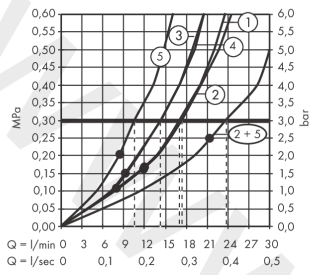

RainSelect

Thermostat for concealed installation for 5 functions with integrated shower holder

Finish: **Black/Chrome** Article Number: **15358600**

Installation examples

RainSelect
1531318X / 15358XXX