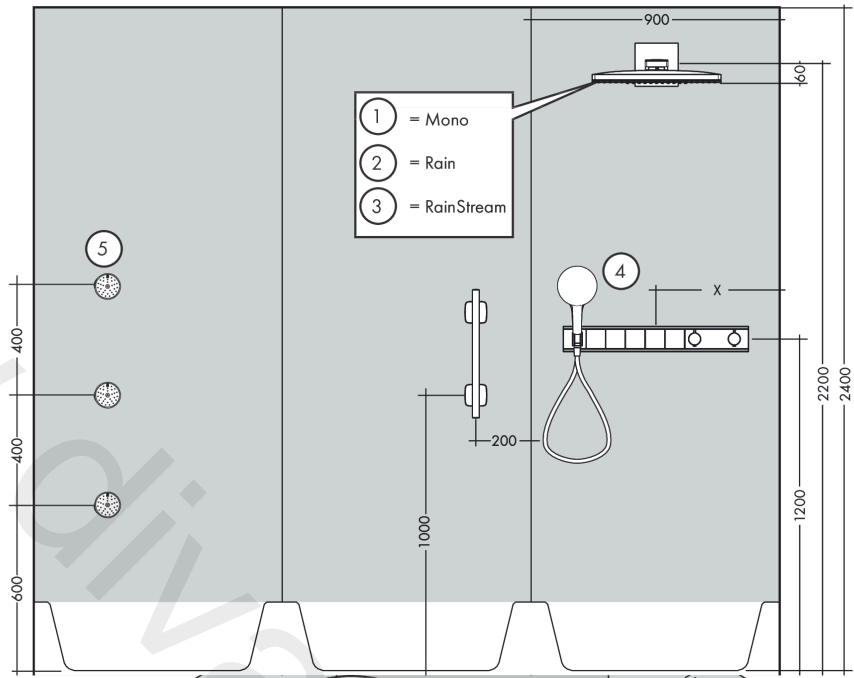

RainSelect

Thermostat for concealed installation for 5 functions with integrated shower holder

Finish: **Black/Chrome** Article Number: **15358600**

Description

product features

- consists of: Thermostat, shower holder
- 5 functions
- thermostat cartridge, Start/stop valve to operate the functions
- depending on volume flow and installation situation approx. 50% flow rate reduction and integrated shut off function
- Select push-button on/off control for 5 outlets
- simultaneous use of several outlets
- maximum flow rate at 3 bar: 38 l/min
- flow rate per outlet: 26 l/min
- flow rate by simultaneous use of all outlets: 38 l/min
- min. operating pressure: 1 bar
- max. operating pressure: 10 bar
- safety stop at 40 °C
- temperature limitation adjustable
- non-return valve
- for shower hoses with conical or cylindrical nut on both sides
- thermostat is delivered with buttons hand shower, Waterfall, Rain large, Mono, body shower
- connection type: basic set
- WRAS 2207061
- WRAS 2207061 - Approval letter 2207061

Article Details

Price excl. VAT

2.483,33 £

Technology

Product image

Scale drawing

RainSelect

Thermostat for concealed installation for 5 functions with integrated shower holder

Finish: **Black/Chrome** Article Number: **15358600**

Installation examples

RainSelect
1531318X / 15358XXX

RainSelect

Thermostat for concealed installation for 5 functions with integrated shower holder

Finish: **Black/Chrome** Article Number: **15358600**

Exploded Drawing

Year of production: >10/17

RainSelect

Thermostat for concealed installation for 5 functions with integrated shower holder

Finish: **Black/Chrome** Article Number: **15358600**

Spare part list