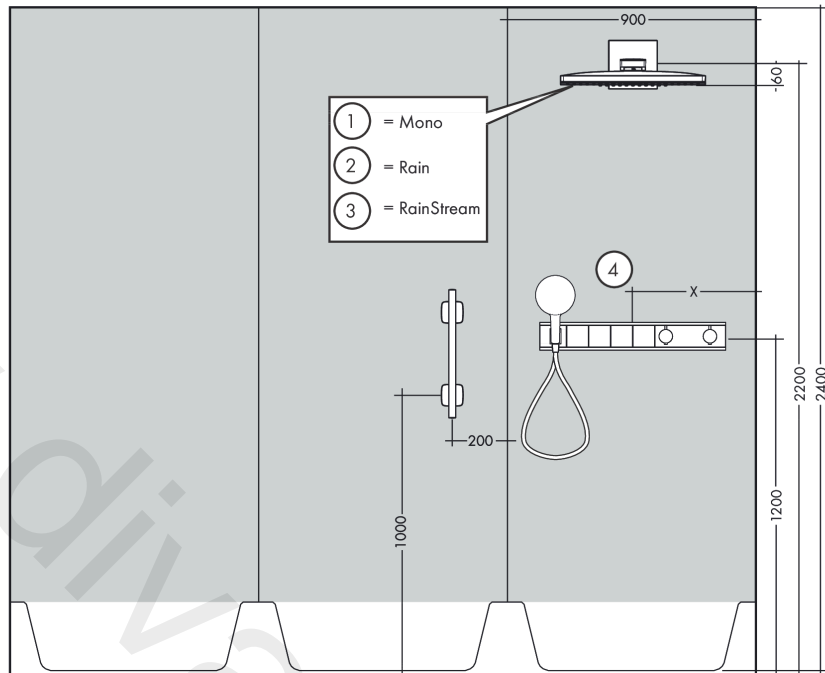

RainSelect

Thermostat for concealed installation for 4 functions with integrated shower holder

Finish: **White/Chrome** Article Number: **15357400**

Description

product features

- consists of: Thermostat, shower holder
- 4 functions
- thermostat cartridge, Start/stop valve to operate the functions
- depending on volume flow and installation situation approx. 50% flow rate reduction and integrated shut off function
- Select push-button on/off control for 4 outlets
- simultaneous use of several outlets
- maximum flow rate at 3 bar: 38 l/min
- flow rate per outlet: 26 l/min
- flow rate by simultaneous use of all outlets: 38 l/min
- min. operating pressure: 1 bar
- max. operating pressure: 10 bar
- safety stop at 40 °C
- temperature limitation adjustable
- non-return valve
- for shower hoses with conical or cylindrical nut on both sides
- thermostat is delivered with buttons hand shower, Waterfall, Rain large, Mono
- connection type: basic set
- WRAS 2207061
- WRAS 2207061 - Approval letter 2207061

Thermostat for concealed installation for 4 functions with integrated shower holder

Finish: **White/Chrome** Article Number: **15357400**

Installation examples

RainSelect
1531218X / 15357XXX

RainSelect

Thermostat for concealed installation for 4 functions with integrated shower holder

Finish: **White/Chrome** Article Number: **15357400**

Exploded Drawing

Year of production: >10/17

RainSelect

Thermostat for concealed installation for 4 functions with integrated shower holder

Finish: **White/Chrome** Article Number: **15357400**