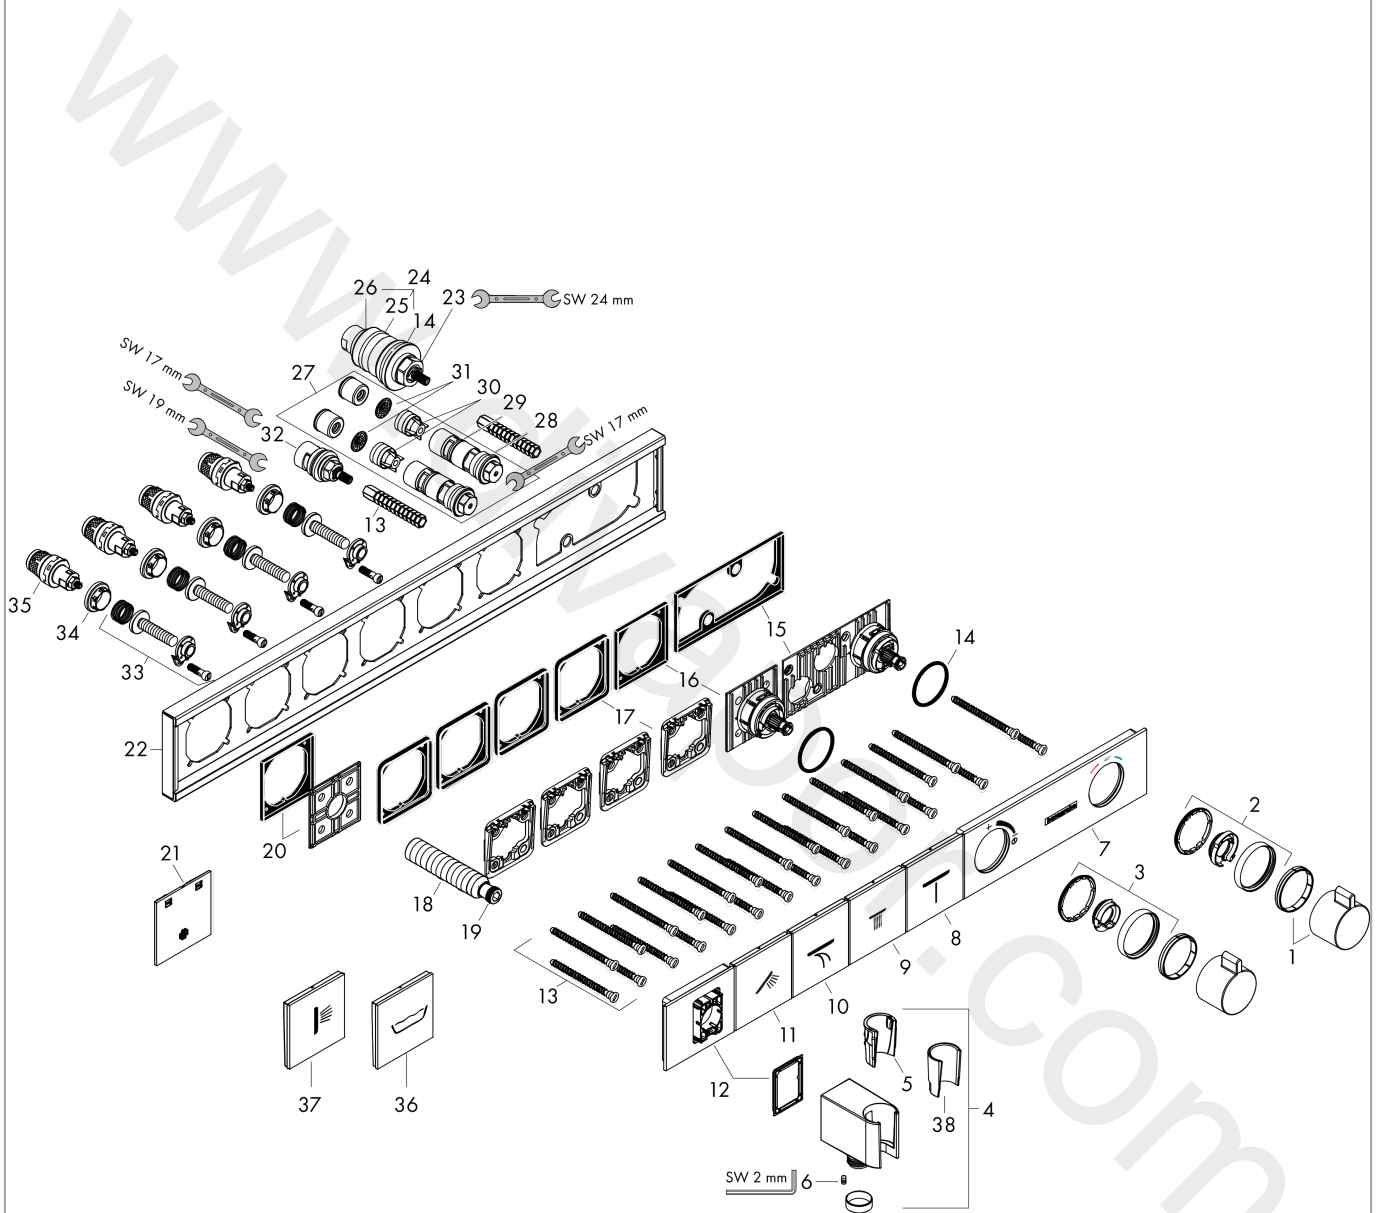

RainSelect

Thermostat for concealed installation for 4 functions with integrated shower holder

Finish: **White/Chrome** Article Number: **15357400**

Description

product features

- consists of: Thermostat, shower holder
- 4 functions
- thermostat cartridge, Start/stop valve to operate the functions
- depending on volume flow and installation situation approx. 50% flow rate reduction and integrated shut off function
- Select push-button on/off control for 4 outlets
- simultaneous use of several outlets
- maximum flow rate at 3 bar: 38 l/min
- flow rate per outlet: 26 l/min
- flow rate by simultaneous use of all outlets: 38 l/min
- min. operating pressure: 1 bar
- max. operating pressure: 10 bar
- safety stop at 40 °C
- temperature limitation adjustable
- non-return valve
- for shower hoses with conical or cylindrical nut on both sides
- thermostat is delivered with buttons hand shower, Waterfall, Rain large, Mono
- connection type: basic set
- WRAS 2207061
- WRAS 2207061 - Approval letter 2207061

Thermostat for concealed installation for 4 functions with integrated shower holder

Finish: **White/Chrome** Article Number: **15357400**

Installation examples

RainSelect
1531218X / 15357XXX

RainSelect

Thermostat for concealed installation for 4 functions with integrated shower holder

Finish: **White/Chrome** Article Number: **15357400**

Exploded Drawing

Year of production: >10/17

RainSelect

Thermostat for concealed installation for 4 functions with integrated shower holder

Finish: **White/Chrome** Article Number: **15357400**