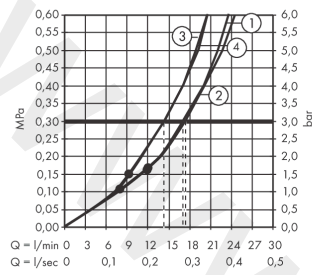

RainSelect

Thermostat for concealed installation for 4 functions with integrated shower holder

Finish: **White/Chrome** Article Number: **15357400**

Installation examples

RainSelect
1531218X / 15357XXX