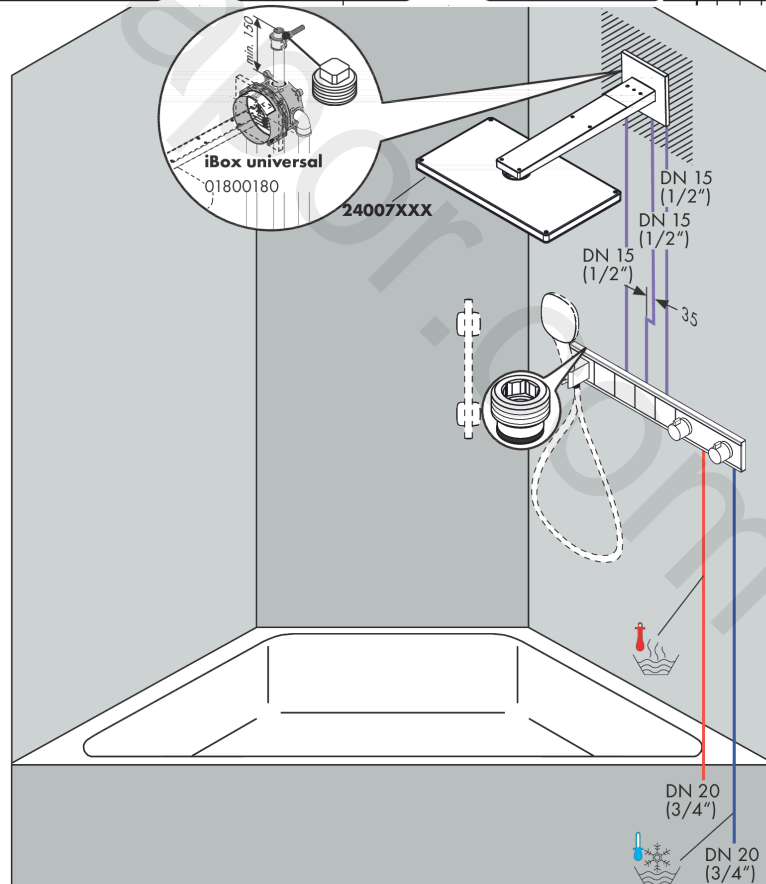

RainSelect

Thermostat for concealed installation for 4 functions with integrated shower holder

Finish: **White/Chrome** Article Number: **15357400**

Description

product features

- consists of: Thermostat, shower holder
- 4 functions
- thermostat cartridge, Start/stop valve to operate the functions
- depending on volume flow and installation situation approx. 50% flow rate reduction and integrated shut off function
- Select push-button on/off control for 4 outlets
- simultaneous use of several outlets
- maximum flow rate at 3 bar: 38 l/min
- flow rate per outlet: 26 l/min
- flow rate by simultaneous use of all outlets: 38 l/min
- min. operating pressure: 1 bar
- max. operating pressure: 10 bar
- safety stop at 40 °C
- temperature limitation adjustable
- non-return valve
- for shower hoses with conical or cylindrical nut on both sides
- thermostat is delivered with buttons hand shower, Waterfall, Rain large, Mono
- connection type: basic set
- WRAS 2207061
- WRAS 2207061 - Approval letter 2207061

Thermostat for concealed installation for 4 functions with integrated shower holder

Finish: **White/Chrome** Article Number: **15357400**

Installation examples

RainSelect
1531218X / 15357XXX

RainSelect

Thermostat for concealed installation for 4 functions with integrated shower holder

Finish: **White/Chrome** Article Number: **15357400**

Exploded Drawing

Year of production: >10/17

RainSelect

Thermostat for concealed installation for 4 functions with integrated shower holder

Finish: **White/Chrome** Article Number: **15357400**