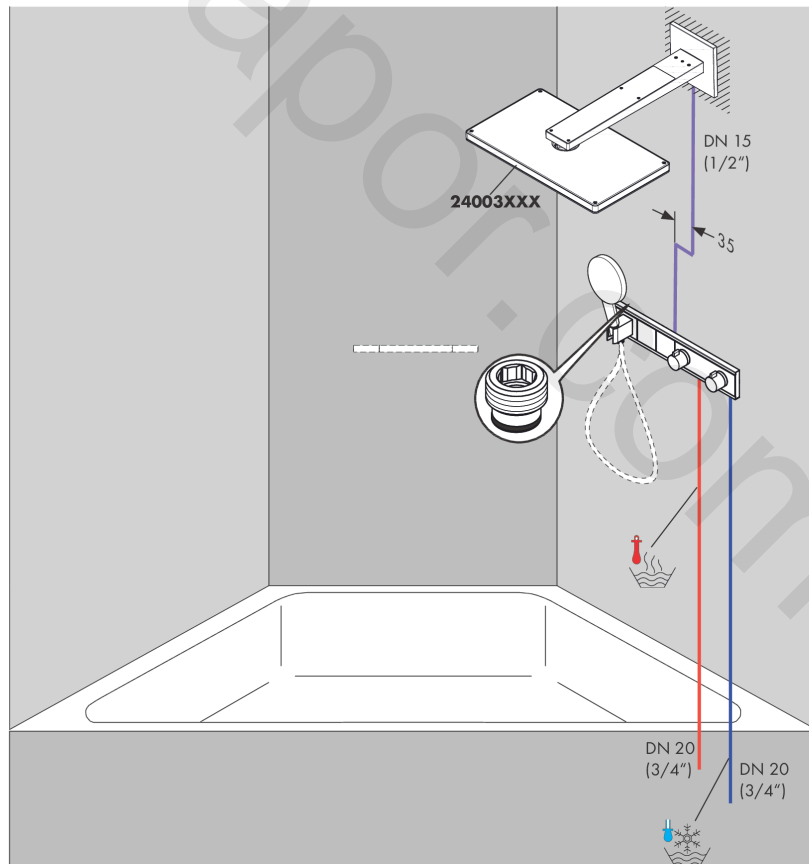

RainSelect

Thermostat for concealed installation for 2 functions with integrated shower holder

Finish: **Black/Chrome** Article Number: **15355600**

Installation examples

RainSelect
1531018X / 15355XXX

RainSelect

Thermostat for concealed installation for 2 functions with integrated shower holder

Finish: **Black/Chrome** Article Number: **15355600**

Spare part list

Year of production: >10/17

Pos.	Description	Article Number	Price	PU
1	handle for thermostat	92215000	£ 64,00	1
2	safety set	93112000	£ 35,00	1
3	safety set	93113000	£ 35,00	1
4	shower holder, assy	93114000	£ 110,00	1
5	guide (conical)	94163000	£ 9,00	1
6	guide	95531000	£ 6,10	1
7	hollow set screw M4x8	97669000	£ 3,30	1
8	cover	93105610	£ 173,00	1
9	symbol head shower Rain large	93107610	£ 79,00	1
10	symbol handshower	93106610	£ 79,00	1
11	cover	93108610	£ 110,00	1
12	mounting kit	93102000	£ 25,00	1
13	O-ring 38x2,5	98198000	£ 6,10	1
14	adapter for handle	93109000	£ 25,00	1
15	adapter for handle	93315000	£ 51,00	1
16	support element	93111000	£ 13,30	1
17	connecting thread G½	93830000	£ 51,00	1
18	O-ring 11x2	98127000	£ 3,30	1
19	support element	93314000	£ 25,00	1
20	fit-up aid	93417000	£ 6,10	1
21	escutcheon	93104000	£ 370,00	1
22	thermostat cartridge	96633000	£ 137,00	1
23	sealing set	96636000	£ 51,00	1
24	O-ring 34x2	98383000	£ 6,10	1
25	O-ring 26x2	98147000	£ 3,30	1
26	service unit	93406000	£ 96,00	1
27	O-ring 20x2	98165000	£ 3,30	1
28	O-ring 20x1,5	98197000	£ 3,30	1
29	non return valve	96655000	£ 13,30	1
30	filter	97367000	£ 9,00	1
31	shut off unit	98536000	£ 79,00	1
32	Select-adapter	93103000	£ 25,00	1
33	nut	98368000	£ 13,30	1
34	shut off unit	95758000	£ 110,00	1
35	symbol Mono	93306610	£ 79,00	1
36	symbol tub	93303610	£ 79,00	1
37	symbol body shower	93304610	£ 79,00	1
38	symbol Flood jet	93305610	£ 79,00	1
a	concealed item	15310180	£ 1.030,00	1
b	extension 25 mm	93432000	£ 370,00	1
c	extension 16 mm	93437000	£ 2.330,00	1