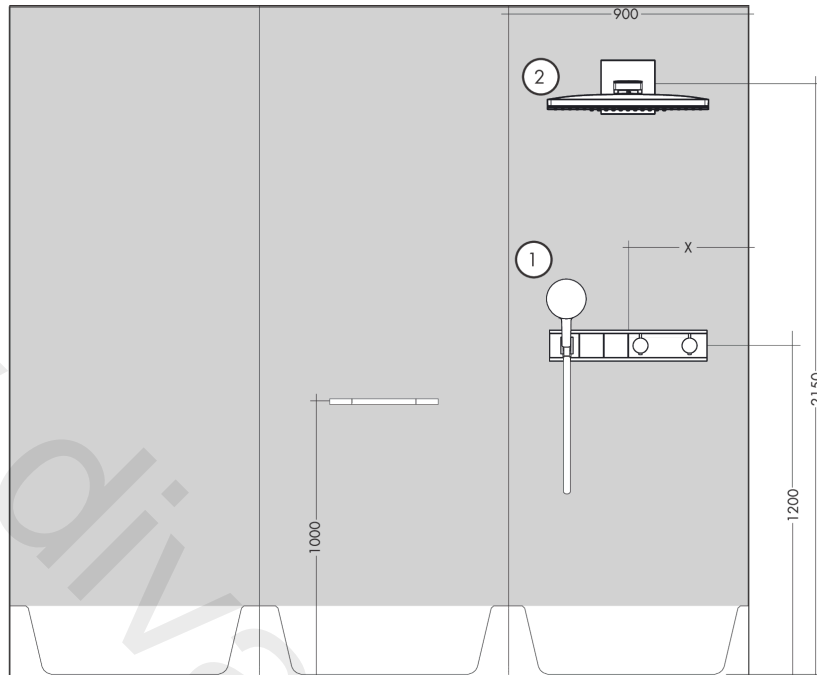

RainSelect

Thermostat for concealed installation for 2 functions with integrated shower holder

Finish: **Black/Chrome** Article Number: **15355600**

Installation examples

RainSelect
1531018X / 15355XXX

RainSelect

Thermostat for concealed installation for 2 functions with integrated shower holder

Finish: **Black/Chrome** Article Number: **15355600**

Spare part list

Year of production: >10/17

Pos.	Description	Article Number	Price	PU
1	handle for thermostat	92215000	£ 64,00	1
2	safety set	93112000	£ 35,00	1
3	safety set	93113000	£ 35,00	1
4	shower holder, assy	93114000	£ 110,00	1
5	guide (conical)	94163000	£ 9,00	1
6	guide	95531000	£ 6,10	1
7	hollow set screw M4x8	97669000	£ 3,30	1
8	cover	93105610	£ 173,00	1
9	symbol head shower Rain large	93107610	£ 79,00	1
10	symbol handshower	93106610	£ 79,00	1
11	cover	93108610	£ 110,00	1
12	mounting kit	93102000	£ 25,00	1
13	O-ring 38x2,5	98198000	£ 6,10	1
14	adapter for handle	93109000	£ 25,00	1
15	adapter for handle	93315000	£ 51,00	1
16	support element	93111000	£ 13,30	1
17	connecting thread G½	93830000	£ 51,00	1
18	O-ring 11x2	98127000	£ 3,30	1
19	support element	93314000	£ 25,00	1
20	fit-up aid	93417000	£ 6,10	1
21	escutcheon	93104000	£ 370,00	1
22	thermostat cartridge	96633000	£ 137,00	1
23	sealing set	96636000	£ 51,00	1
24	O-ring 34x2	98383000	£ 6,10	1
25	O-ring 26x2	98147000	£ 3,30	1
26	service unit	93406000	£ 96,00	1
27	O-ring 20x2	98165000	£ 3,30	1
28	O-ring 20x1,5	98197000	£ 3,30	1
29	non return valve	96655000	£ 13,30	1
30	filter	97367000	£ 9,00	1
31	shut off unit	98536000	£ 79,00	1
32	Select-adapter	93103000	£ 25,00	1
33	nut	98368000	£ 13,30	1
34	shut off unit	95758000	£ 110,00	1
35	symbol Mono	93306610	£ 79,00	1
36	symbol tub	93303610	£ 79,00	1
37	symbol body shower	93304610	£ 79,00	1
38	symbol Flood jet	93305610	£ 79,00	1
a	concealed item	15310180	£ 1.030,00	1
b	extension 25 mm	93432000	£ 370,00	1
c	extension 16 mm	93437000	£ 2.330,00	1