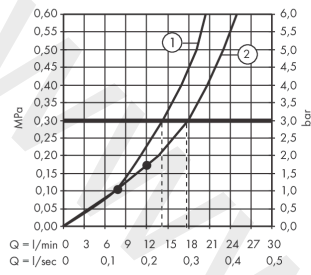

RainSelect

Thermostat for concealed installation for 2 functions with integrated shower holder

Finish: **Black/Chrome** Article Number: **15355600**

Installation examples

RainSelect
1531018X / 15355XXX