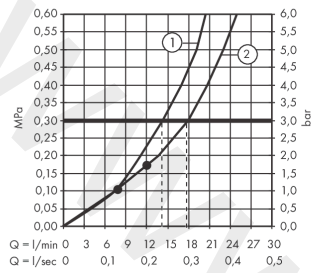

RainSelect

Thermostat for concealed installation for 2 functions with integrated shower holder

Finish: **White/Chrome** Article Number: **15355400**

Installation examples

RainSelect
1531018X / 15355XXX