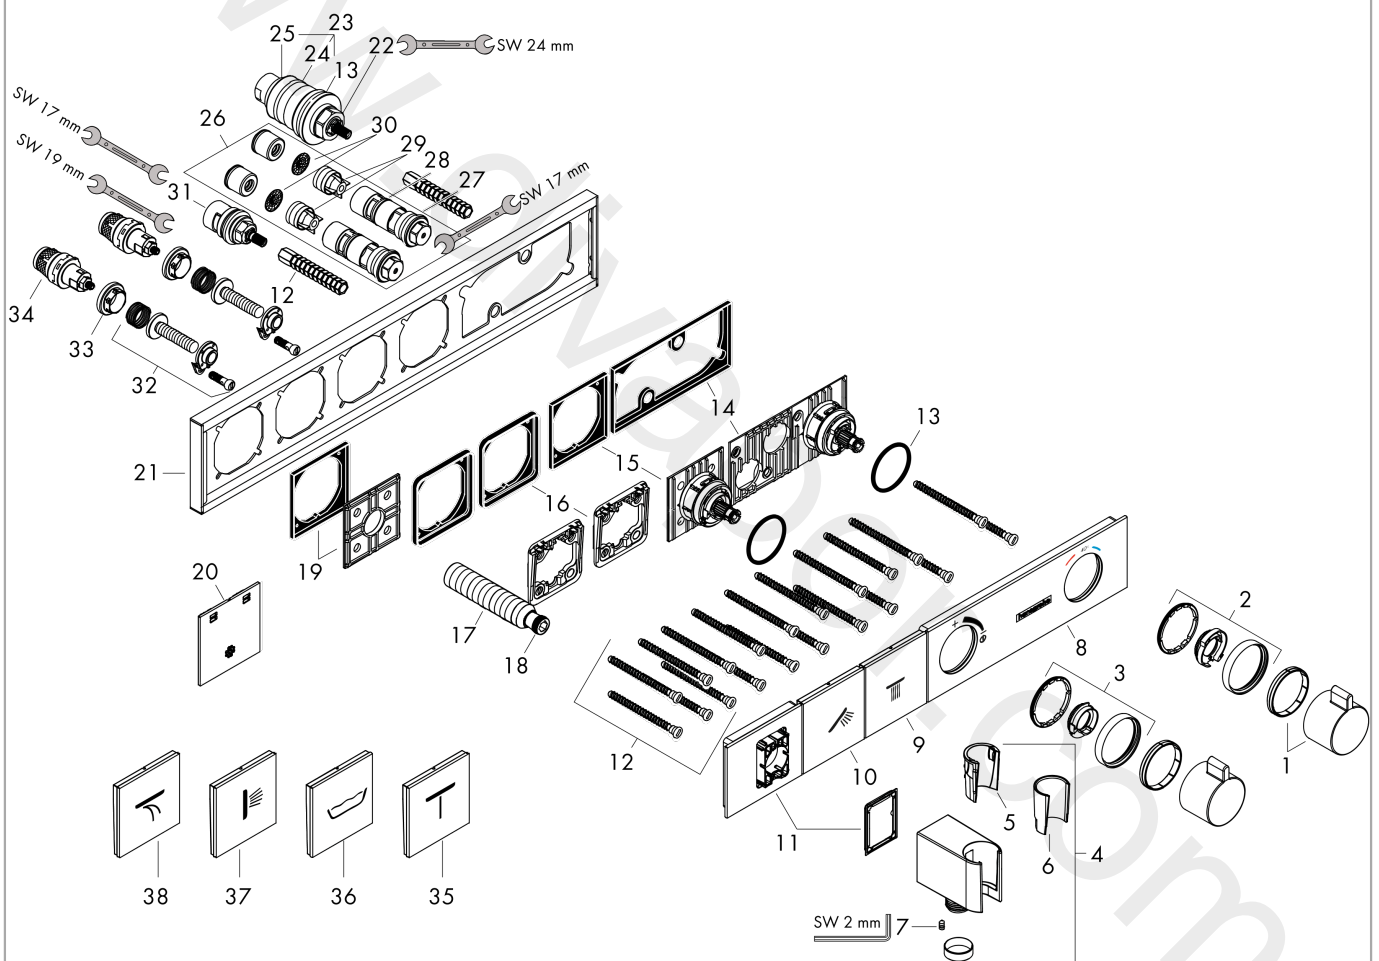

RainSelect

Thermostat for concealed installation for 2 functions with integrated shower holder

Finish: **White/Chrome** Article Number: **15355400**

Description

product features

- consists of: Thermostat, shower holder
- 2 functions
- thermostat cartridge, Start/stop valve to operate the functions
- depending on volume flow and installation situation approx. 50% flow rate reduction and integrated shut off function
- Select push-button on/off control for 2 outlets
- simultaneous use of several outlets
- maximum flow rate at 3 bar: 38 l/min
- flow rate per outlet: 26 l/min
- flow rate by simultaneous use of all outlets: 38 l/min
- min. operating pressure: 1 bar
- max. operating pressure: 10 bar
- safety stop at 40 °C
- temperature limitation adjustable
- non-return valve
- for shower hoses with conical or cylindrical nut on both sides
- thermostat is delivered with buttons Rain large and hand shower
- connection type: basic set
- WRAS 2207061
- WRAS 2207061 - Approval letter 2207061

Thermostat for concealed installation for 2 functions with integrated shower holder

Finish: **White/Chrome** Article Number: **15355400**

Installation examples

RainSelect
1531018X / 15355XXX

RainSelect

Thermostat for concealed installation for 2 functions with integrated shower holder

Finish: **White/Chrome** Article Number: **15355400**

Exploded Drawing

Year of production: >10/17

RainSelect**Thermostat for concealed installation for 2 functions with integrated shower holder**Finish: **White/Chrome** Article Number: **15355400****Spare part list**