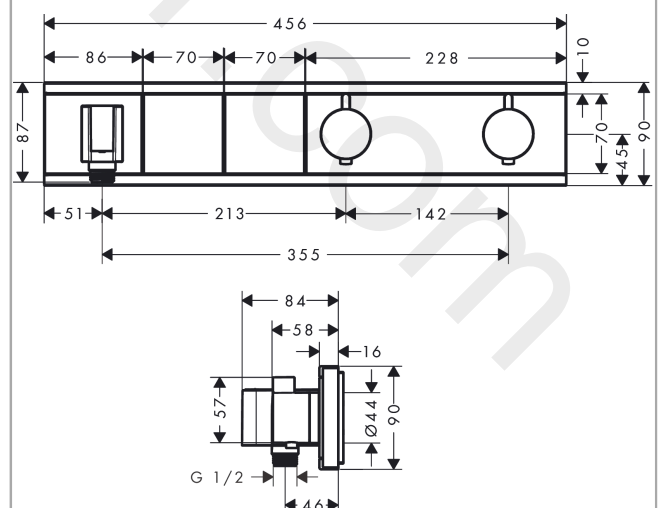

Scale drawing