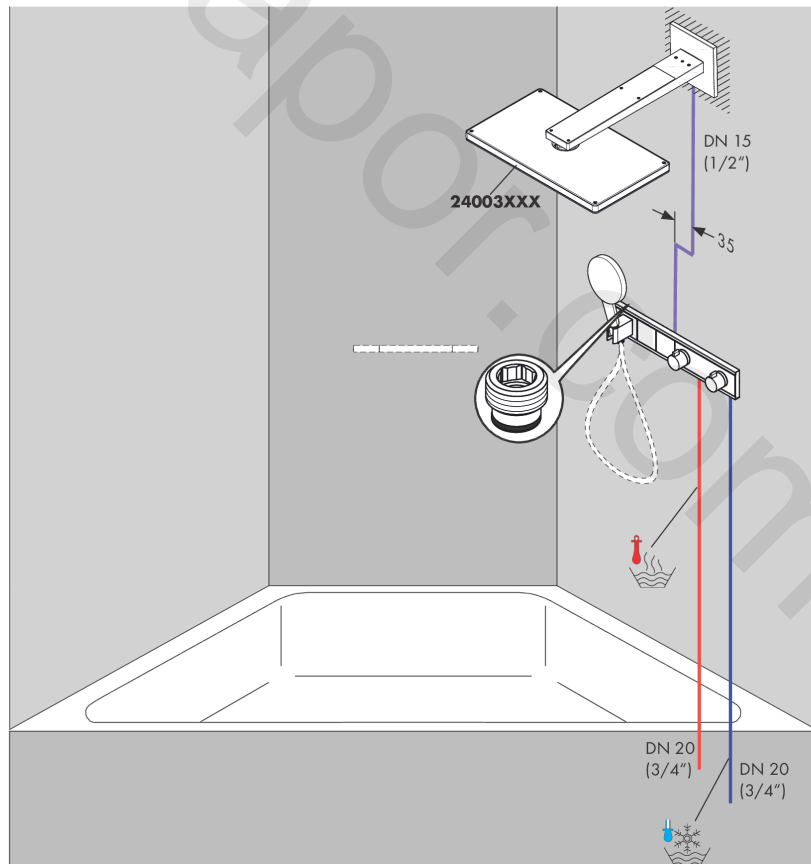

RainSelect

Thermostat for concealed installation for 2 functions with integrated shower holder

Finish: **White/Chrome** Article Number: **15355400**

Description

product features

- consists of: Thermostat, shower holder
- 2 functions
- thermostat cartridge, Start/stop valve to operate the functions
- depending on volume flow and installation situation approx. 50% flow rate reduction and integrated shut off function
- Select push-button on/off control for 2 outlets
- simultaneous use of several outlets
- maximum flow rate at 3 bar: 38 l/min
- flow rate per outlet: 26 l/min
- flow rate by simultaneous use of all outlets: 38 l/min
- min. operating pressure: 1 bar
- max. operating pressure: 10 bar
- safety stop at 40 °C
- temperature limitation adjustable
- non-return valve
- for shower hoses with conical or cylindrical nut on both sides
- thermostat is delivered with buttons Rain large and hand shower
- connection type: basic set
- WRAS 2207061
- WRAS 2207061 - Approval letter 2207061

Thermostat for concealed installation for 2 functions with integrated shower holder

Finish: **White/Chrome** Article Number: **15355400**

Installation examples

RainSelect
1531018X / 15355XXX

RainSelect

Thermostat for concealed installation for 2 functions with integrated shower holder

Finish: **White/Chrome** Article Number: **15355400**

Exploded Drawing

Year of production: >10/17

RainSelect**Thermostat for concealed installation for 2 functions with integrated shower holder**Finish: **White/Chrome** Article Number: **15355400****Spare part list**