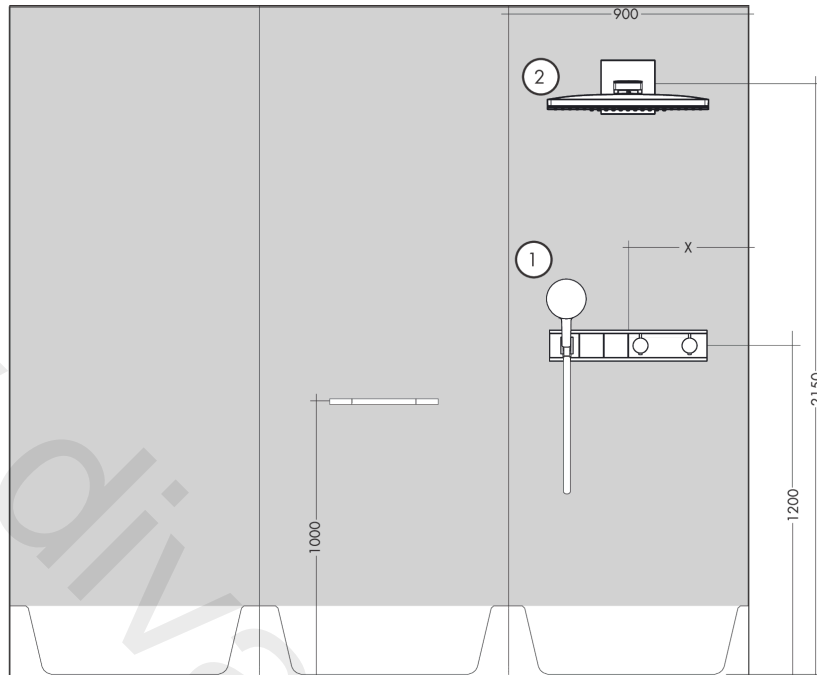

RainSelect

Thermostat for concealed installation for 2 functions with integrated shower holder

Finish: **White/Chrome** Article Number: **15355400**

Description

product features

- consists of: Thermostat, shower holder
- 2 functions
- thermostat cartridge, Start/stop valve to operate the functions
- depending on volume flow and installation situation approx. 50% flow rate reduction and integrated shut off function
- Select push-button on/off control for 2 outlets
- simultaneous use of several outlets
- maximum flow rate at 3 bar: 38 l/min
- flow rate per outlet: 26 l/min
- flow rate by simultaneous use of all outlets: 38 l/min
- min. operating pressure: 1 bar
- max. operating pressure: 10 bar
- safety stop at 40 °C
- temperature limitation adjustable
- non-return valve
- for shower hoses with conical or cylindrical nut on both sides
- thermostat is delivered with buttons Rain large and hand shower
- connection type: basic set
- WRAS 2207061
- WRAS 2207061 - Approval letter 2207061

Thermostat for concealed installation for 2 functions with integrated shower holder

Finish: **White/Chrome** Article Number: **15355400**

Installation examples

RainSelect
1531018X / 15355XXX

RainSelect

Thermostat for concealed installation for 2 functions with integrated shower holder

Finish: **White/Chrome** Article Number: **15355400**

Exploded Drawing

Year of production: >10/17

RainSelect**Thermostat for concealed installation for 2 functions with integrated shower holder**Finish: **White/Chrome** Article Number: **15355400****Spare part list**