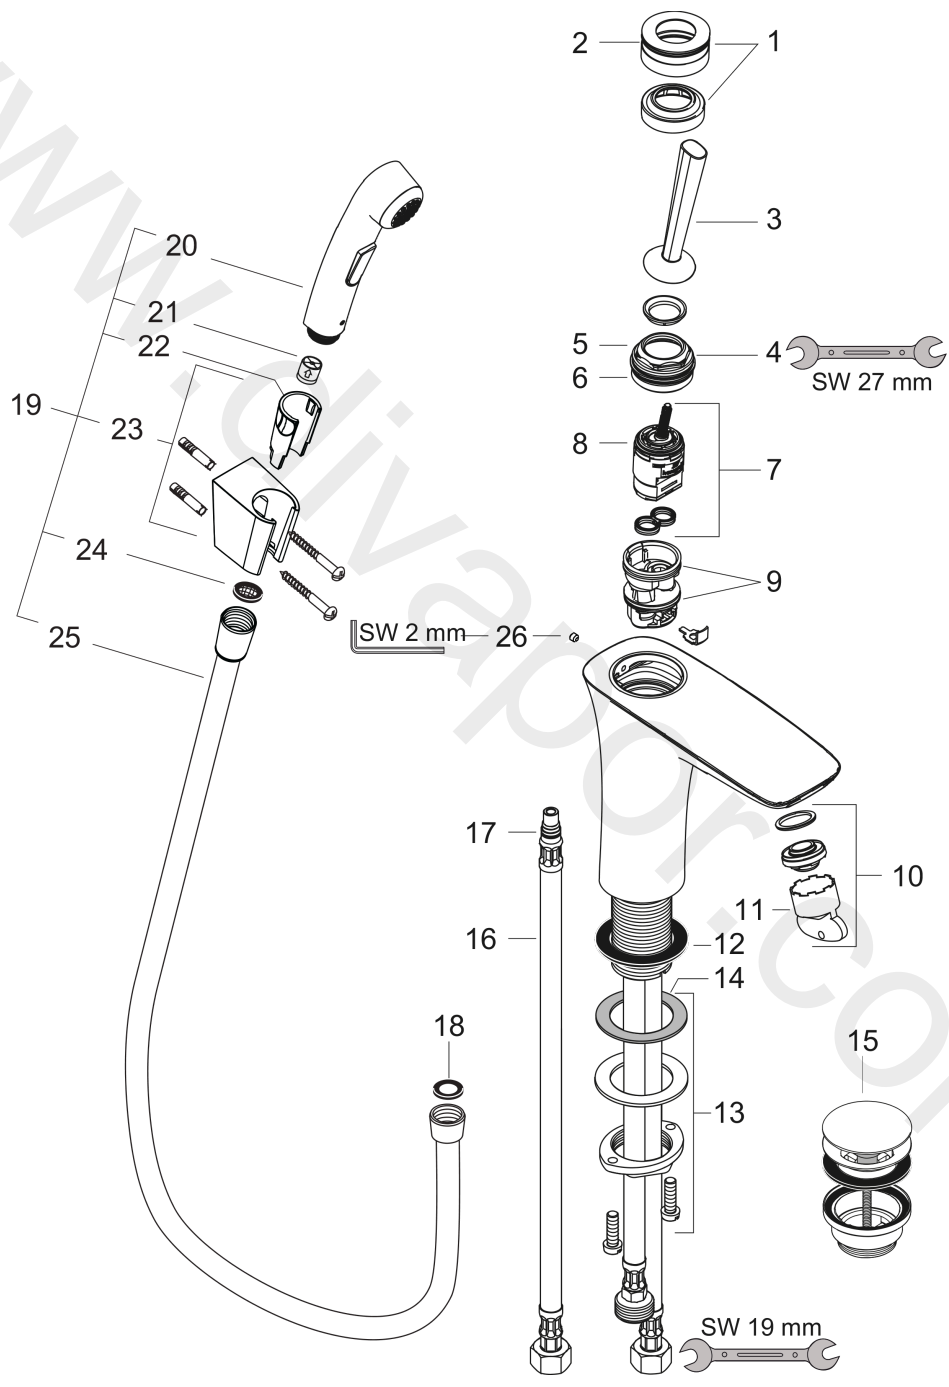

PuraVida

Single lever basin mixer with bidette hand shower and shower hose 160 cm

Surfaces: Article Number: **15275400**

Exploded Drawing

Year of production: **10/13 - 06/22**

PuraVida

Single lever basin mixer with bidette hand shower and shower hose 160 cm

Surfaces: Article Number: **15275400**

Spare part list

Year of production: **10/13 - 06/22**

Pos.	Description	Article Number	Price	PU
1	escutcheon Ø 37 mm	95288000	£ 51,00	1
2	O-ring 33x1,5	98164000	£ 3,30	1
3	handle	95287000	£ 79,00	1
4	nut	97157000	£ 20,50	1
5	O-ring 30x1,5	98433000	£ 3,30	1
6	O-Ring 30x2	98186000	£ 3,30	1
7	cartridge, assy	96783000	£ 96,00	1
8	O-ring 21,95x1,78	95169000	£ 3,30	1
9	O-ring 26x2	98147000	£ 3,30	1
10	aerator M24x1 (7 l/min)	95282004	-	1
11	special tool	95290000	£ 9,00	1
12	flat seal	98749000	£ 6,10	1
13	fixing set (Ø 32)	13961000	£ 25,00	1
14	lever collar	97548000	£ 3,30	1
15	push-open waste set	50100000	£ 78,00	1
16	connection hose 450 mm M8x0,75 G3/8	97206000	£ 35,00	1
17	O-ring 7x1,5	98422000	£ 3,30	1
18	seal	98058000	£ 3,30	1
19	handshower and hose	32128000	£ 110,00	1
20	handshower	96907000	£ 84,00	1
21	set of non return valves DW 15	97350000	£ 20,50	1
22	guide	98918000	£ 3,30	1
23	shower holder	28331000	£ 43,00	1
24	filter packing	94246000	£ 3,30	1
25	shower hose Isiflex'B 1,60 m	28276000	£ 38,00	1
26	hollow set screw M4x6	97767000	£ 3,30	1
a	fixation extension 35 mm	13898000	£ 79,00	1
b	service tool for disassembling the handle	92124000	£ 137,00	1
c		28338000	-	1
d	escutcheon (special)	92721000	£ 43,00	1